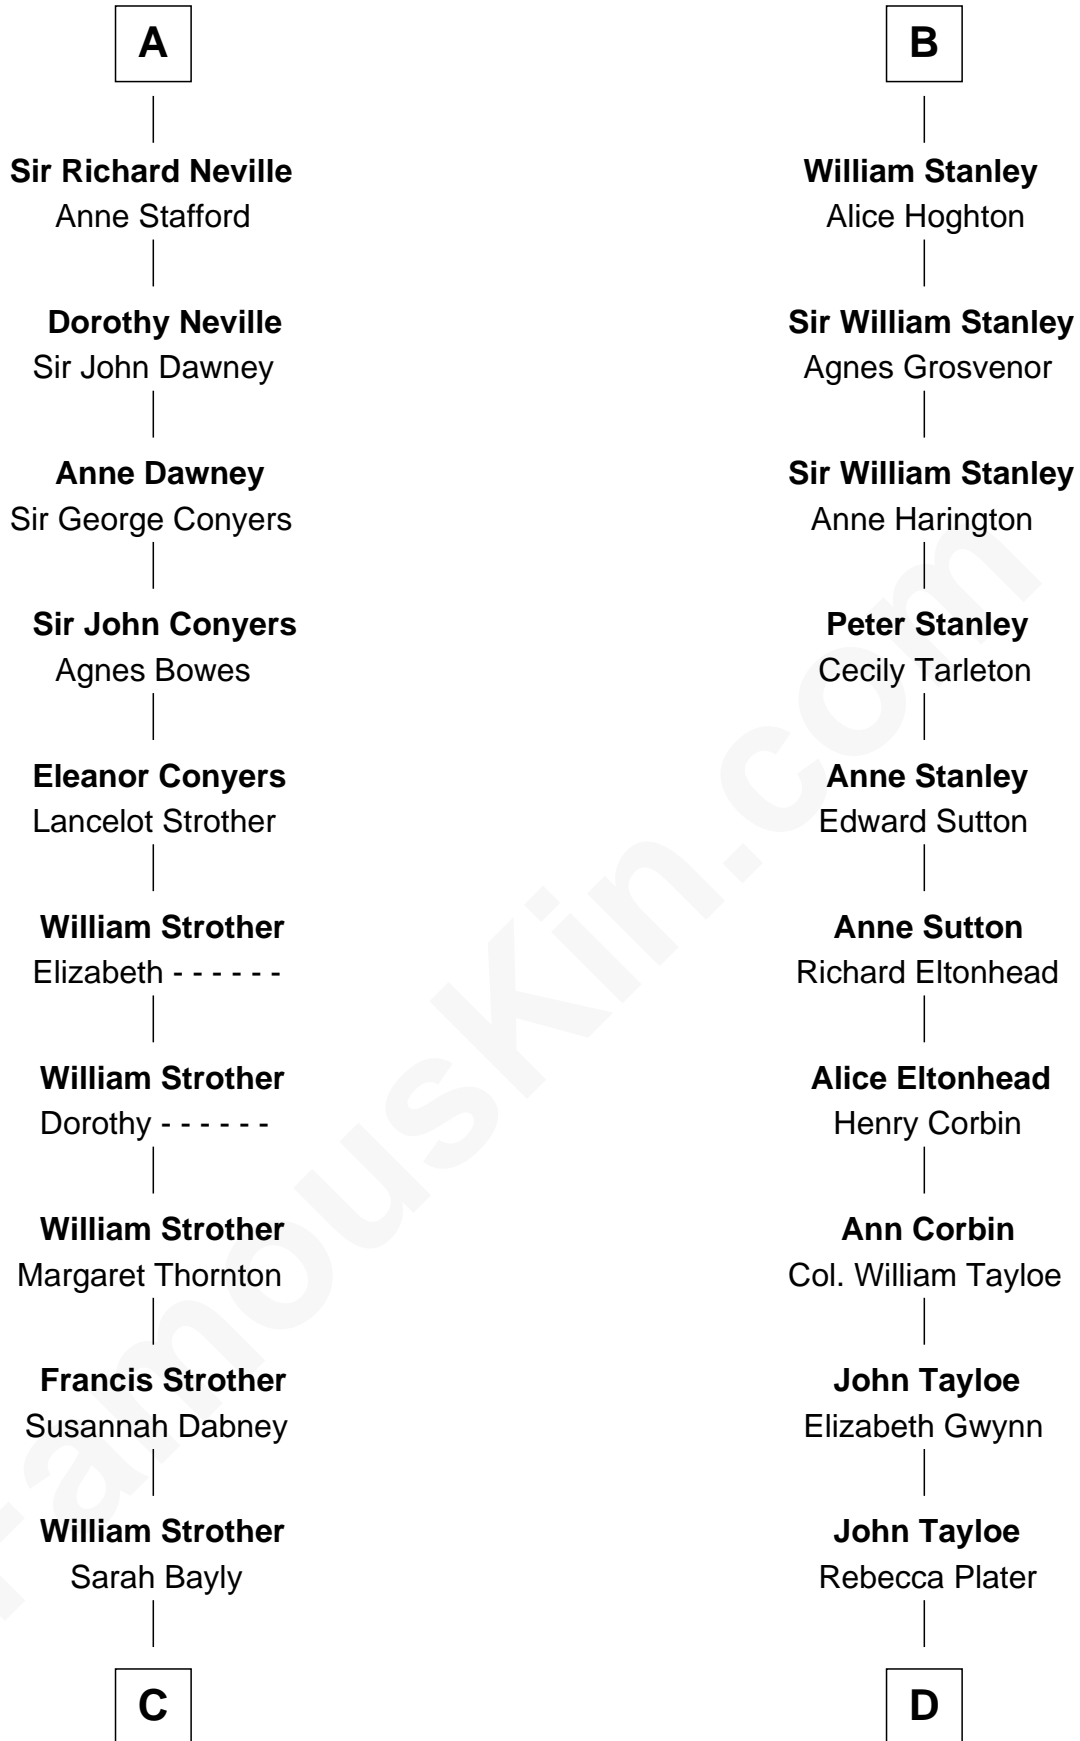

**FamousKin.com**  
**Relationship Chart of**  
**Zachary Taylor**  
*12th U.S. President*

**18th cousin 2 times removed of**  
**Henry Lloyd**  
*40th Governor of Maryland*

**Alan la Zouche**  
 Ellen de Quincy

**C**

**Sarah Dabney Strother**

Col. Richard Taylor

**Zachary Taylor**

*12th U.S. President*

**D**

**Elizabeth Tayloe**

Col. Edward Lloyd

**Col. Edward Lloyd**

Sally Scott Murray

**Daniel Lloyd**

Catherine Henry

**Henry Lloyd**

*40th Governor of Maryland*

FamousKin.com