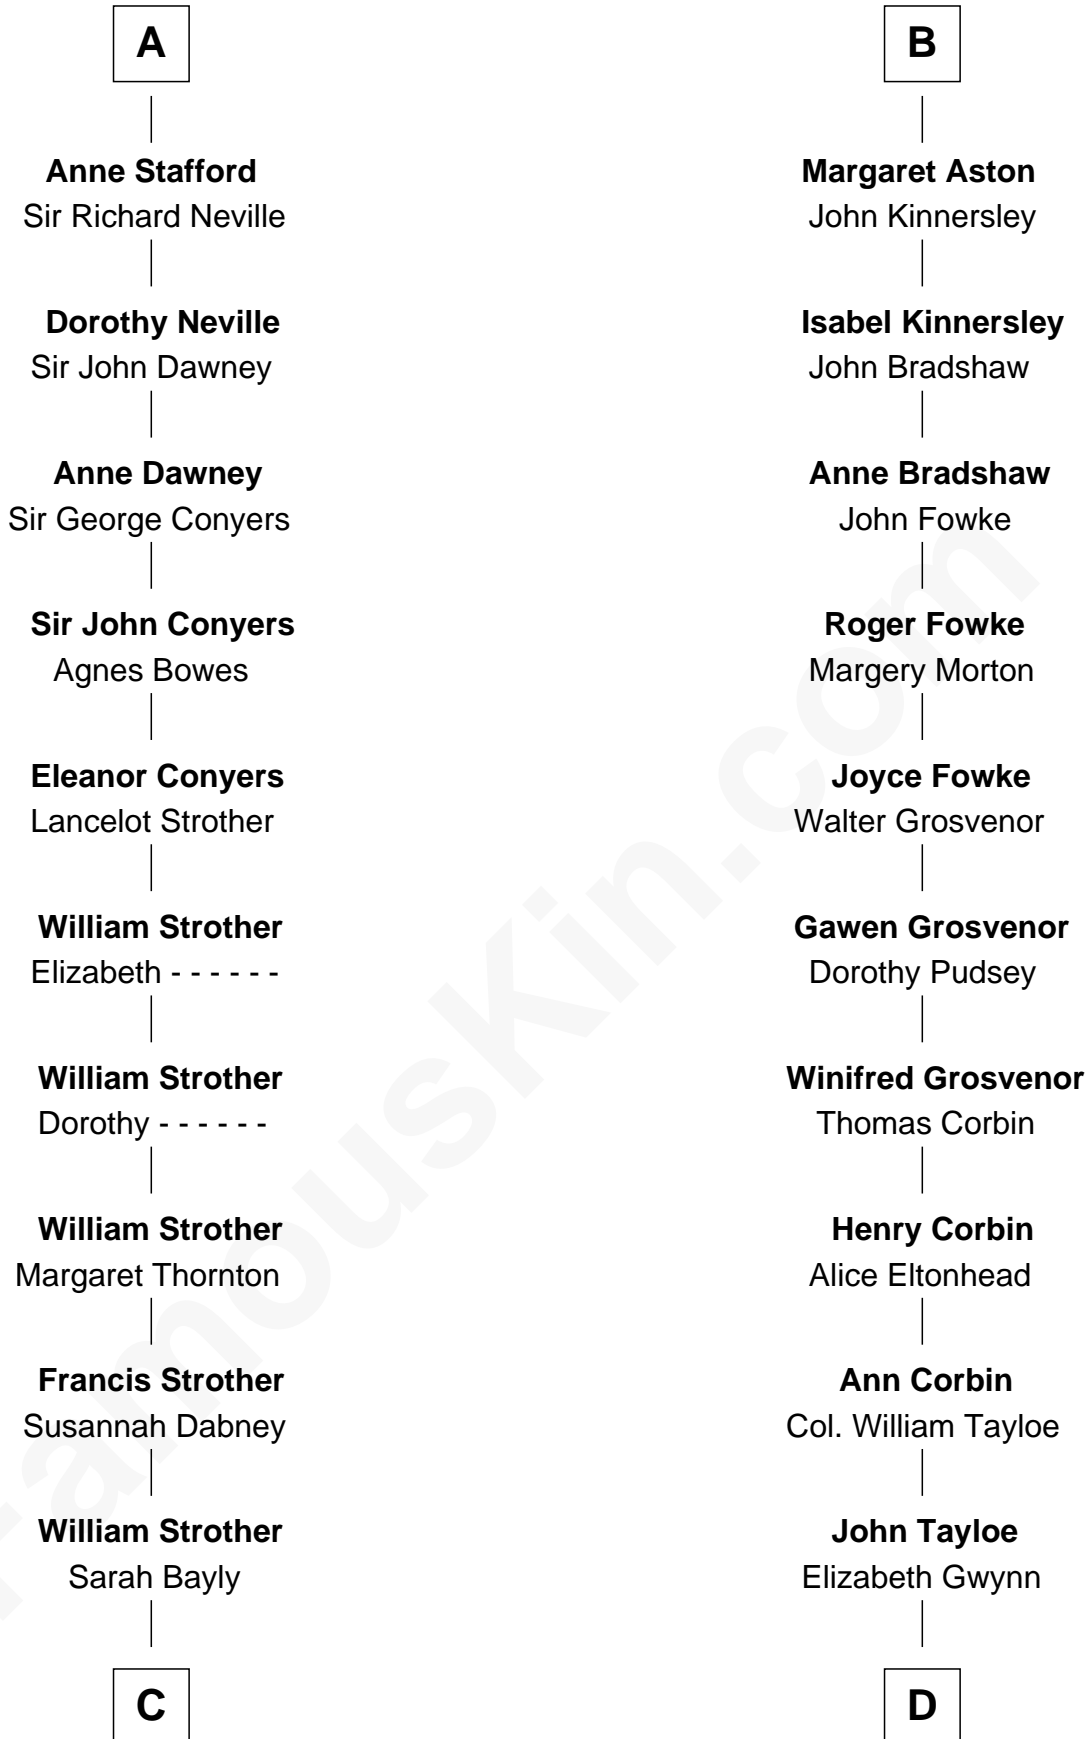

FamousKin.com
Relationship Chart of
Zachary Taylor
12th U.S. President

18th cousin 3 times removed of
Henry Lloyd
40th Governor of Maryland

C

Sarah Dabney Strother

Col. Richard Taylor

Zachary Taylor

12th U.S. President

D

John Tayloe

Rebecca Plater

Elizabeth Tayloe

Col. Edward Lloyd

Col. Edward Lloyd

Sally Scott Murray

Daniel Lloyd

Catherine Henry

Henry Lloyd

40th Governor of Maryland

FamousKin.com