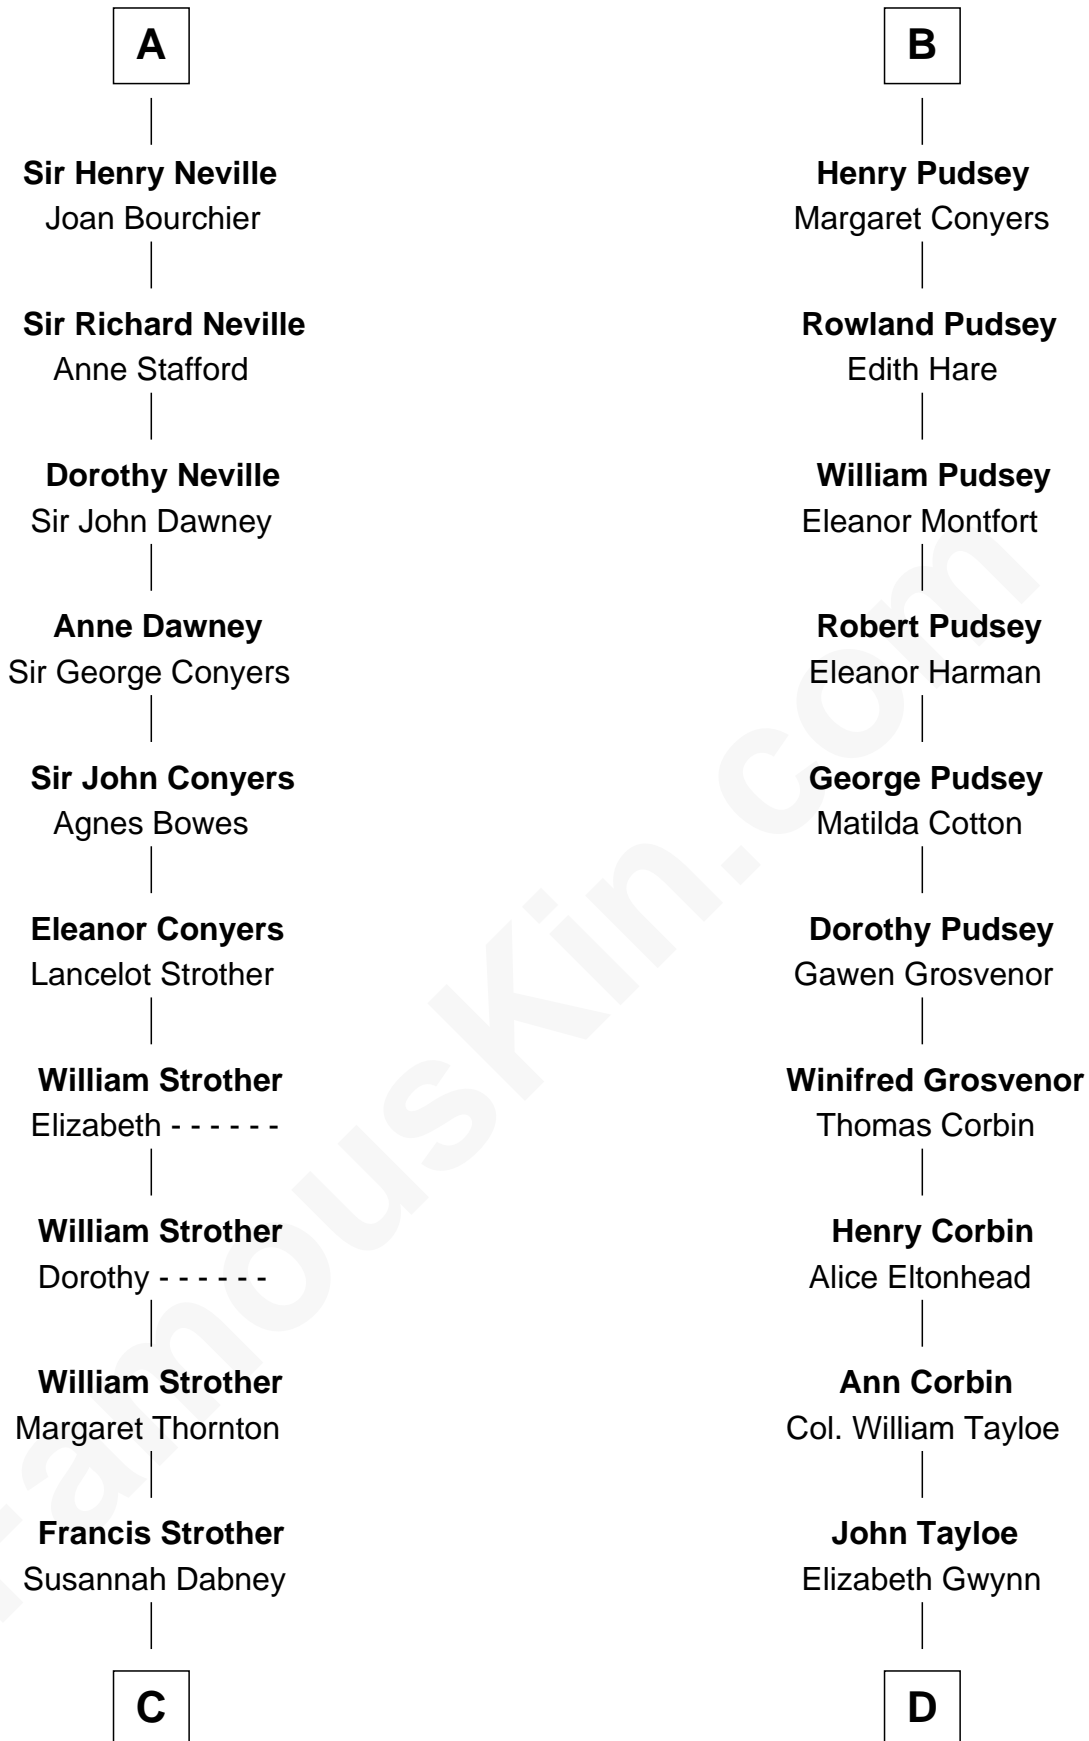

FamousKin.com
Relationship Chart of
Zachary Taylor
12th U.S. President

19th cousin 2 times removed of
Henry Lloyd
40th Governor of Maryland

C

William Strother

Sarah Bayly

Sarah Dabney Strother

Col. Richard Taylor

Zachary Taylor

12th U.S. President

D

John Tayloe

Rebecca Plater

Elizabeth Tayloe

Col. Edward Lloyd

Col. Edward Lloyd

Sally Scott Murray

Daniel Lloyd

Catherine Henry

Henry Lloyd

40th Governor of Maryland

FamousKin.com