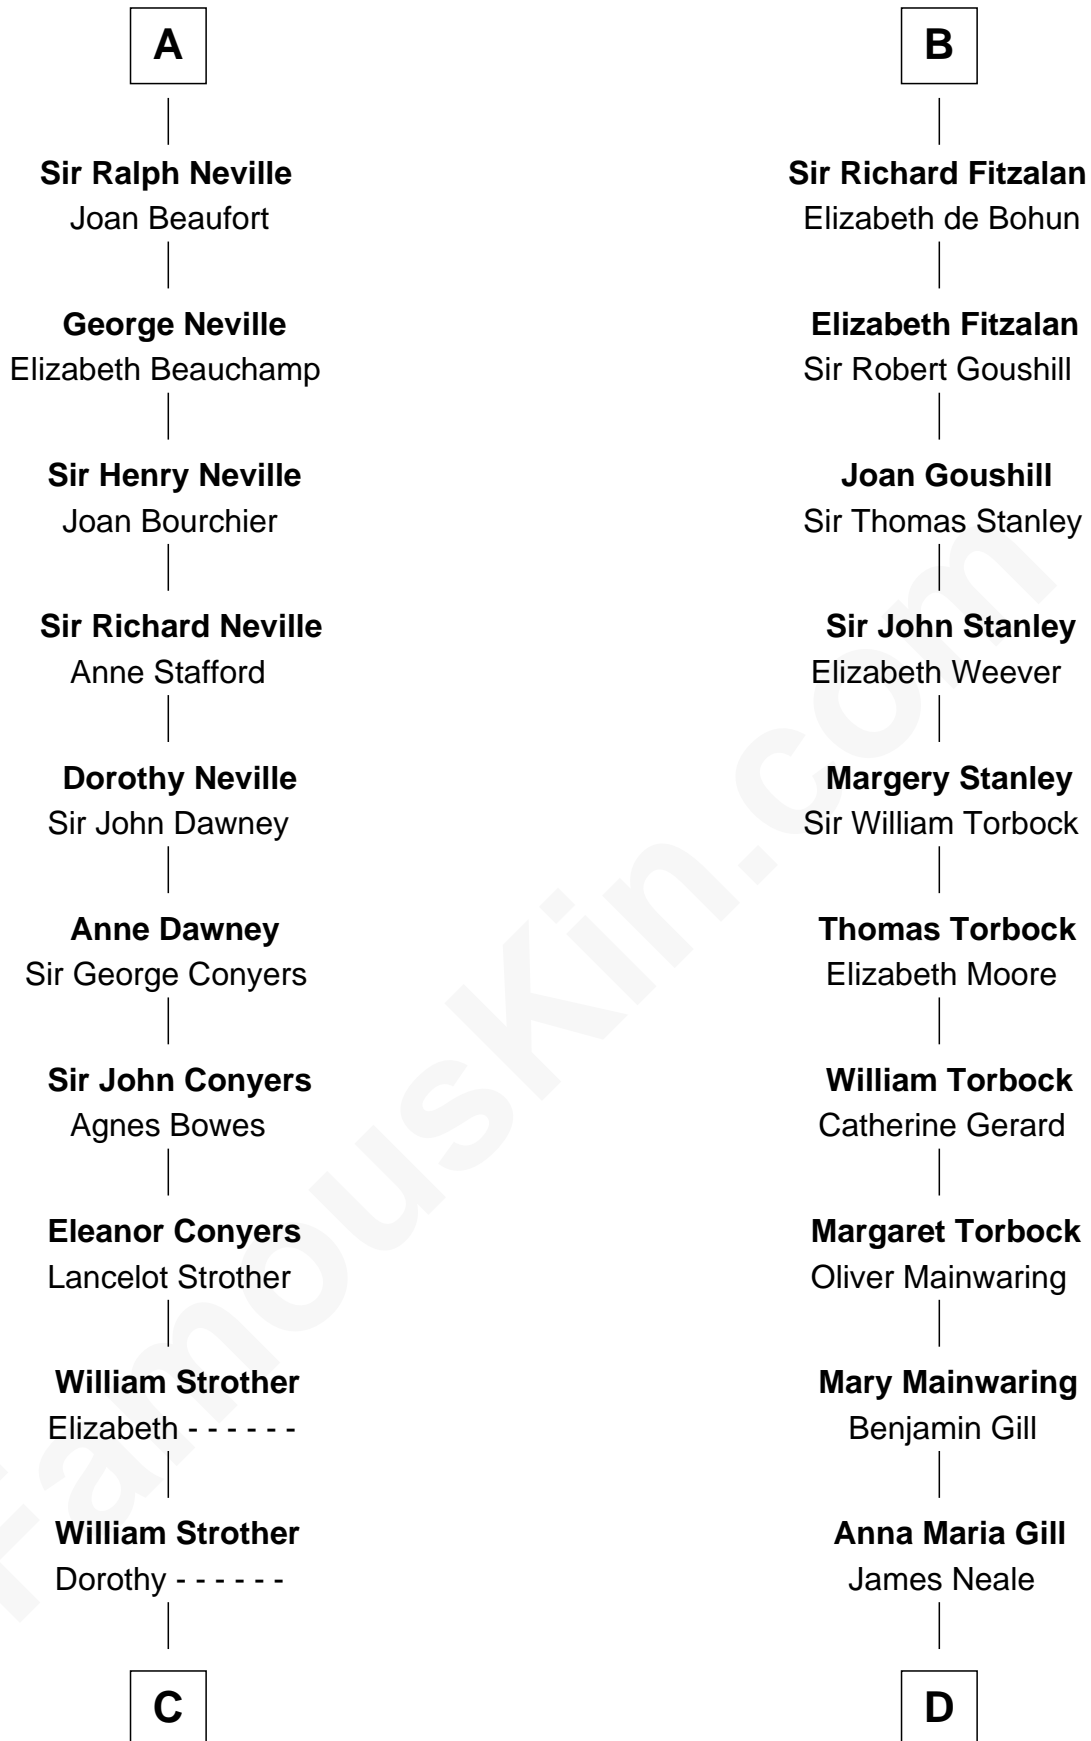

FamousKin.com Relationship Chart of

Zachary Taylor

12th U.S. President

21st cousin of

Charles Goldsborough

16th Governor of Maryland

Roger Bigod
Juliana de Vere

C

William Strother
Margaret Thornton

Francis Strother
Susannah Dabney

William Strother
Sarah Bayly

Sarah Dabney Strother
Col. Richard Taylor

Zachary Taylor
12th U.S. President

D

Henrietta Maria Neale
Col. Philemon Lloyd

Anna Maria Lloyd
Richard Tilghman

William Tilghman
Margaret Lloyd

Anna Maria Tilghman
Charles Goldsborough

Charles Goldsborough
16th Governor of Maryland