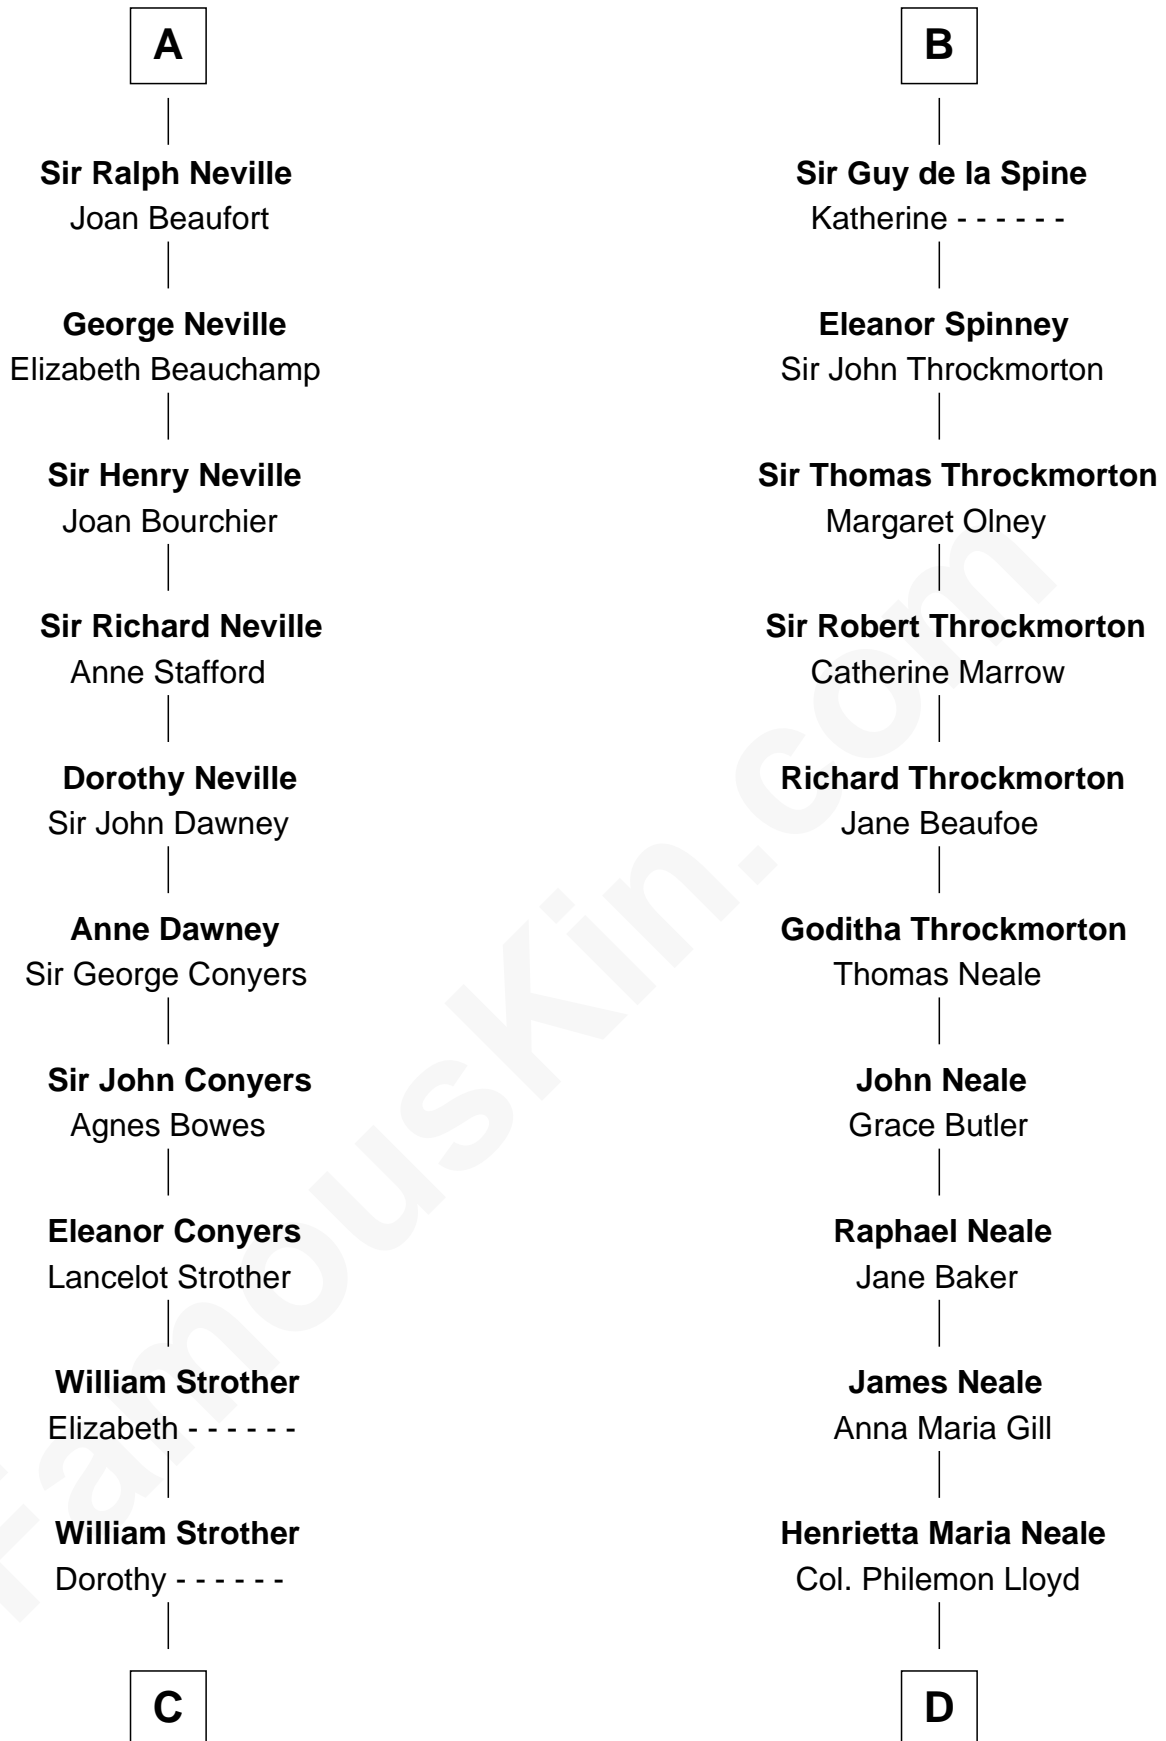

FamousKin.com
Relationship Chart of
Zachary Taylor
12th U.S. President

20th cousin 1 time removed of
Charles Goldsborough
16th Governor of Maryland

C

William Strother
Margaret Thornton

Francis Strother
Susannah Dabney

William Strother
Sarah Bayly

Sarah Dabney Strother
Col. Richard Taylor

Zachary Taylor
12th U.S. President

D

Anna Maria Lloyd
Richard Tilghman

William Tilghman
Margaret Lloyd

Anna Maria Tilghman
Charles Goldsborough

Charles Goldsborough
16th Governor of Maryland