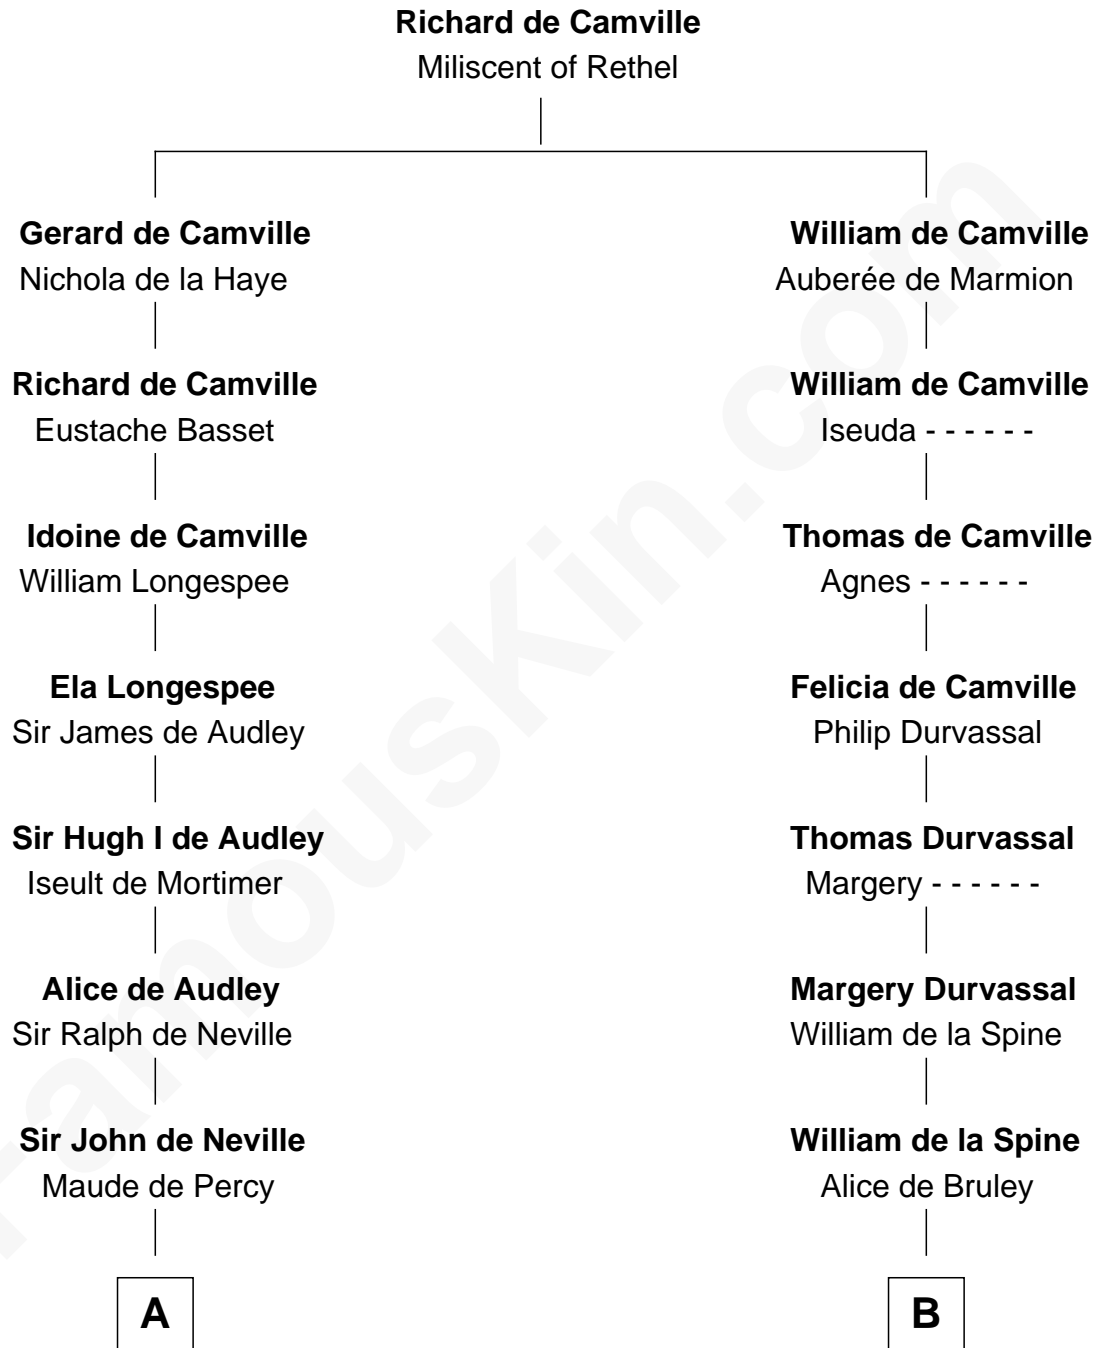

FamousKin.com
Relationship Chart of
Zachary Taylor
12th U.S. President

20th cousin 1 time removed of
Charles Goldsborough
16th Governor of Maryland

C

William Strother
Margaret Thornton

Francis Strother
Susannah Dabney

William Strother
Sarah Bayly

Sarah Dabney Strother
Col. Richard Taylor

Zachary Taylor
12th U.S. President

D

Anna Maria Lloyd
Richard Tilghman

William Tilghman
Margaret Lloyd

Anna Maria Tilghman
Charles Goldsborough

Charles Goldsborough
16th Governor of Maryland