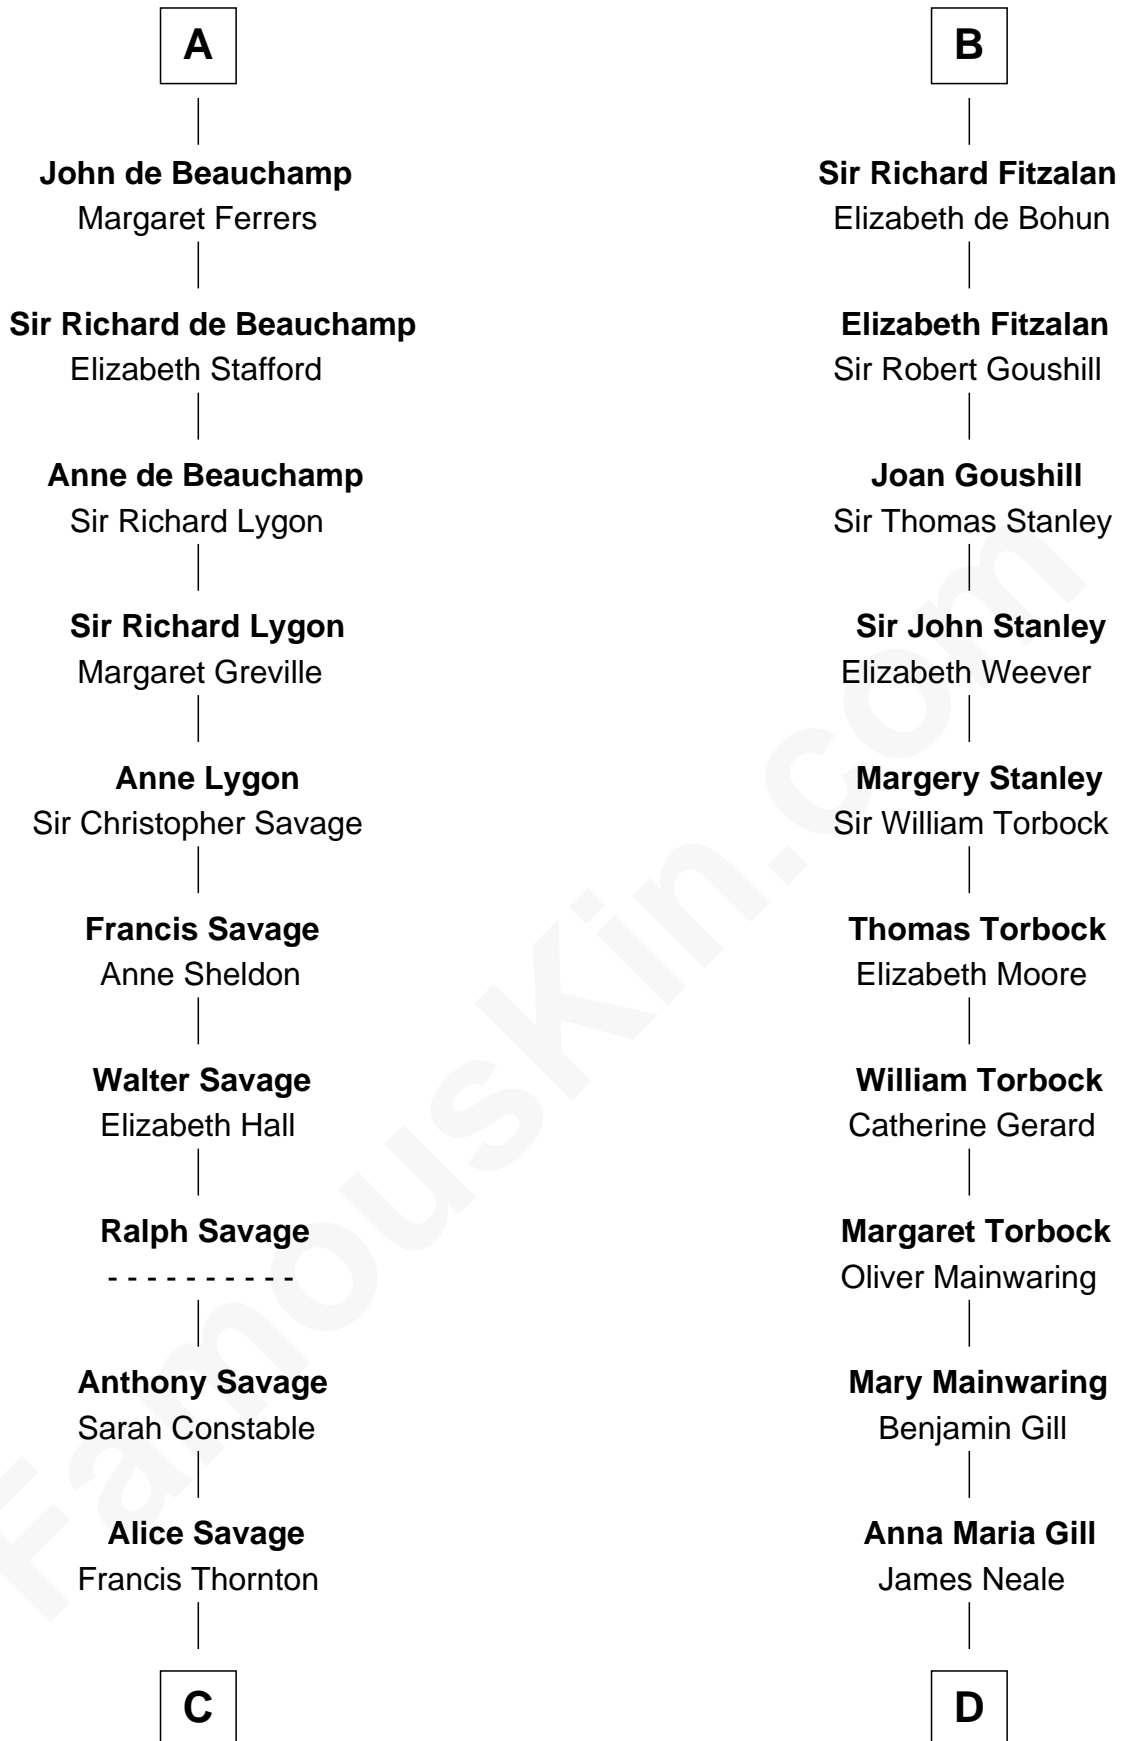

# FamousKin.com Relationship Chart of

**Zachary Taylor**  
12th U.S. President

21st cousin of

**Charles Goldsborough**  
16th Governor of Maryland

**C**

**Margaret Thornton**

William Strother

**Francis Strother**

Susannah Dabney

**William Strother**

Sarah Bayly

**Sarah Dabney Strother**

Col. Richard Taylor

**Zachary Taylor**

*12th U.S. President*

**D**

**Henrietta Maria Neale**

Col. Philemon Lloyd

**Anna Maria Lloyd**

Richard Tilghman

**William Tilghman**

Margaret Lloyd

**Anna Maria Tilghman**

Charles Goldsborough