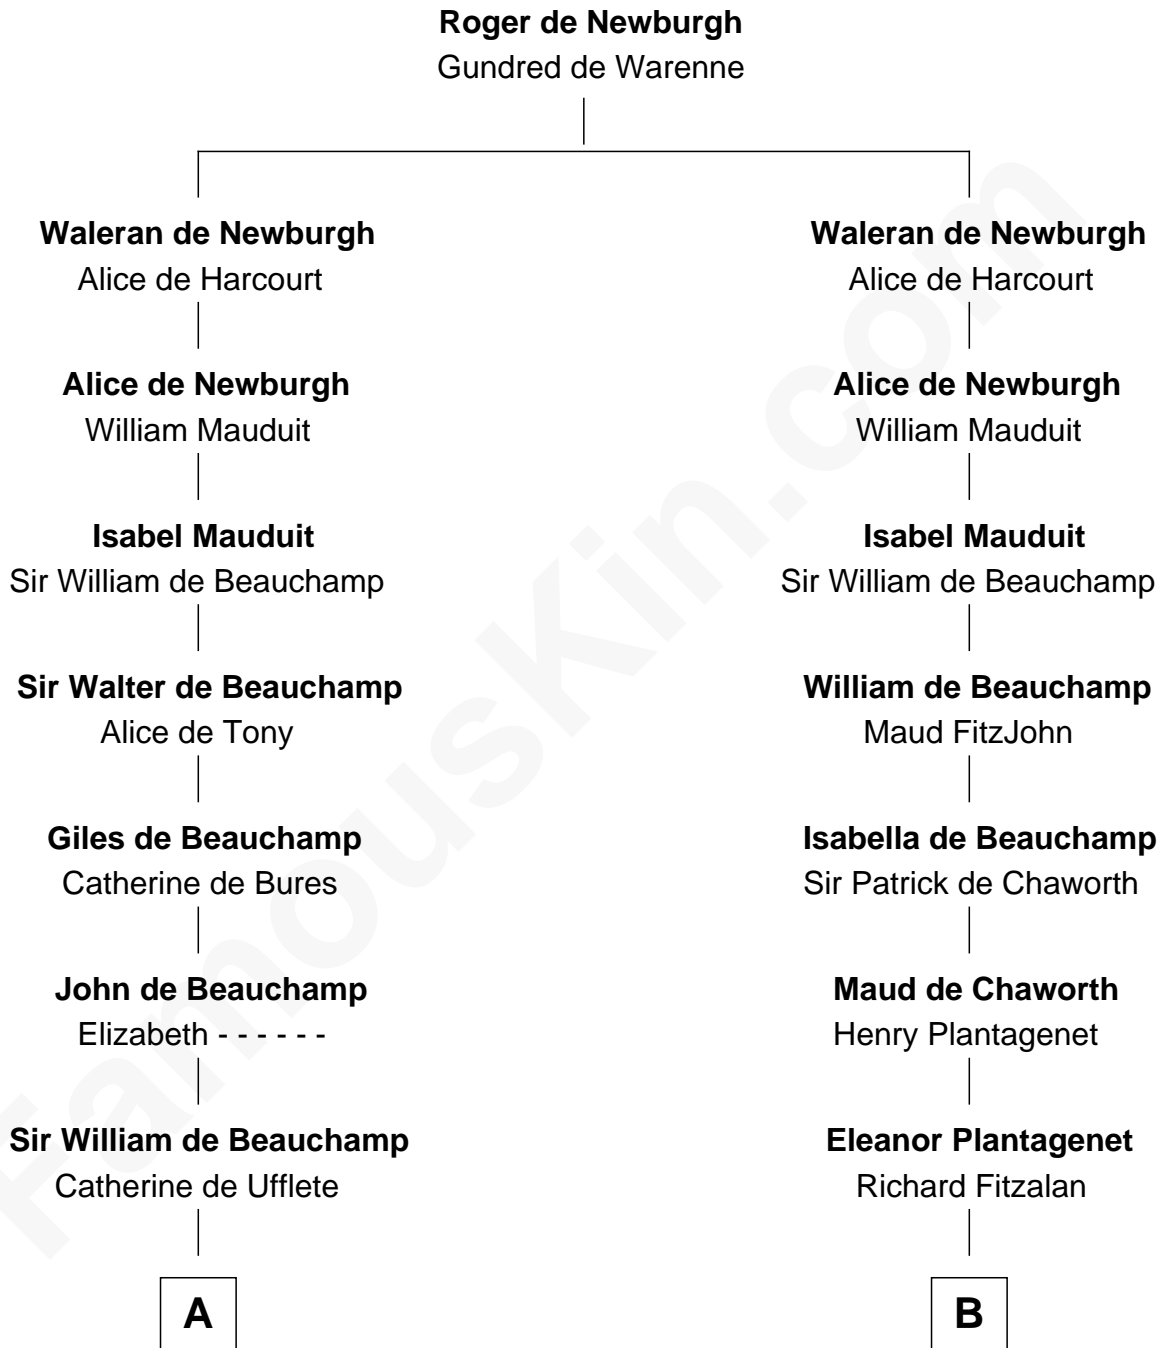

# FamousKin.com Relationship Chart of

**Zachary Taylor**  
12th U.S. President

21st cousin of

**Charles Goldsborough**  
16th Governor of Maryland

**C**

**Margaret Thornton**

William Strother

**Francis Strother**

Susannah Dabney

**William Strother**

Sarah Bayly

**Sarah Dabney Strother**

Col. Richard Taylor

**Zachary Taylor**

*12th U.S. President*

**D**

**Henrietta Maria Neale**

Col. Philemon Lloyd

**Anna Maria Lloyd**

Richard Tilghman

**William Tilghman**

Margaret Lloyd

**Anna Maria Tilghman**

Charles Goldsborough

**Charles Goldsborough**

*16th Governor of Maryland*