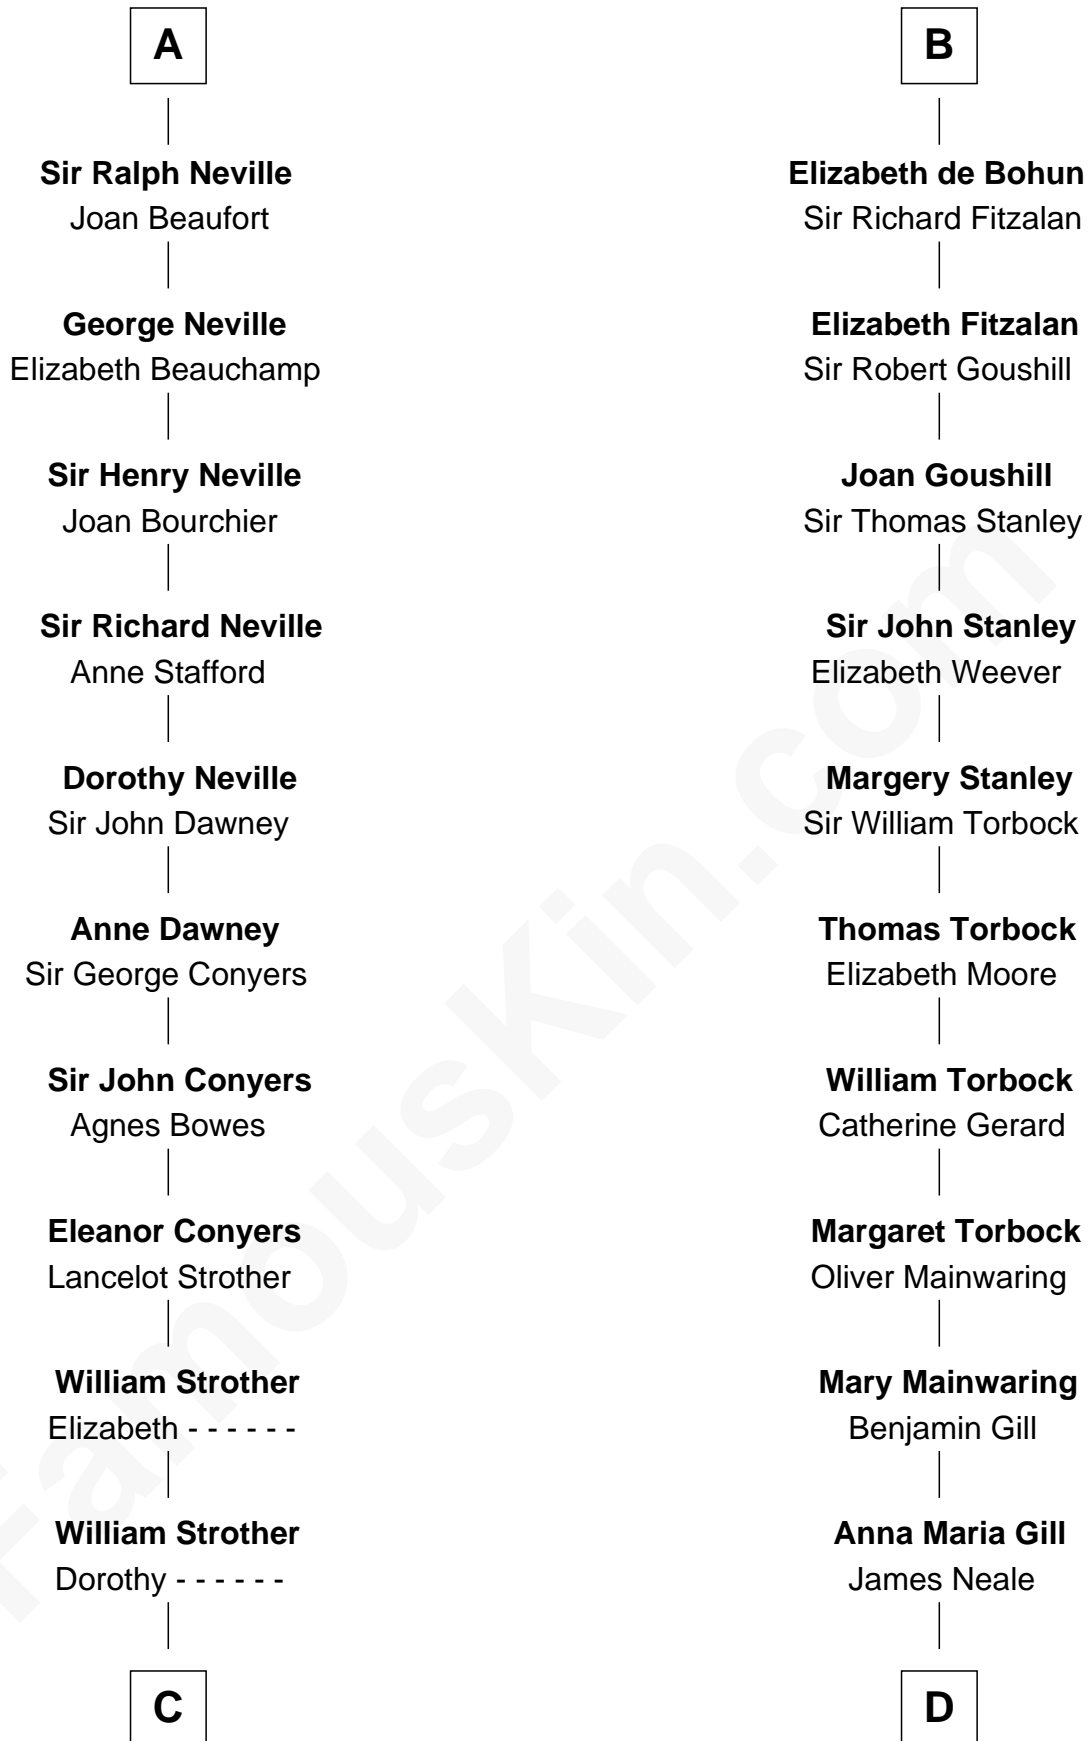

FamousKin.com Relationship Chart of

Zachary Taylor

12th U.S. President

21st cousin of

Charles Goldsborough

16th Governor of Maryland

Sir Ranulf de Gernons

Maud of Gloucester

C

William Strother
Margaret Thornton

Francis Strother
Susannah Dabney

William Strother
Sarah Bayly

Sarah Dabney Strother
Col. Richard Taylor

Zachary Taylor
12th U.S. President

D

Henrietta Maria Neale
Col. Philemon Lloyd

Anna Maria Lloyd
Richard Tilghman

William Tilghman
Margaret Lloyd

Anna Maria Tilghman
Charles Goldsborough

Charles Goldsborough
16th Governor of Maryland