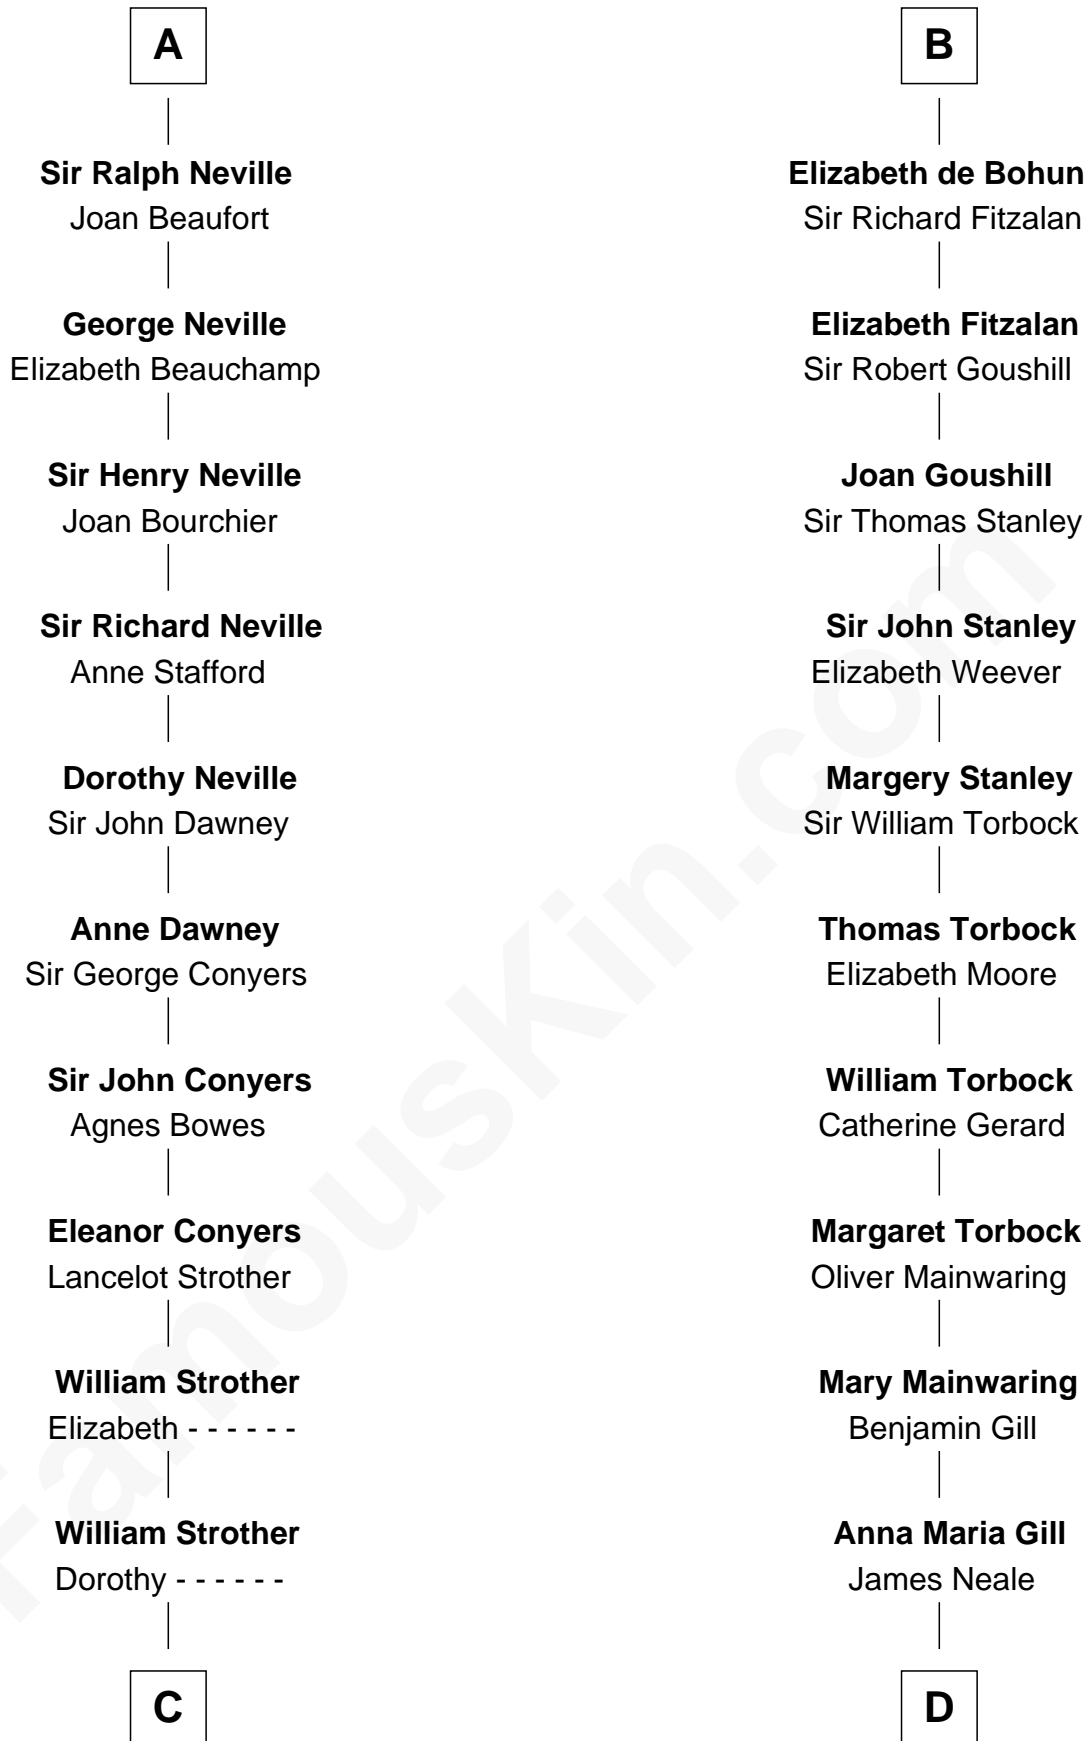

FamousKin.com Relationship Chart of

Zachary Taylor
12th U.S. President

21st cousin of

Charles Goldsborough
16th Governor of Maryland

Robert de Beaumont
Petronella de Grantmesnil

Margaret de Beaumont
Sir Saher IV de Quincy

A

Margaret de Beaumont
Sir Saher IV de Quincy

Sir Robert II de Quincy
Hawise of Chester

Margaret de Quincy
John de Lacy

Maud de Lacy
Sir Richard de Clare

Thomas de Clare
Juliana FitzMaurice

Margaret de Clare
Bartholomew de Badlesmere

Elizabeth de Badlesmere
Sir William de Bohun

B

C

William Strother
Margaret Thornton

Francis Strother
Susannah Dabney

William Strother
Sarah Bayly

Sarah Dabney Strother
Col. Richard Taylor

Zachary Taylor
12th U.S. President