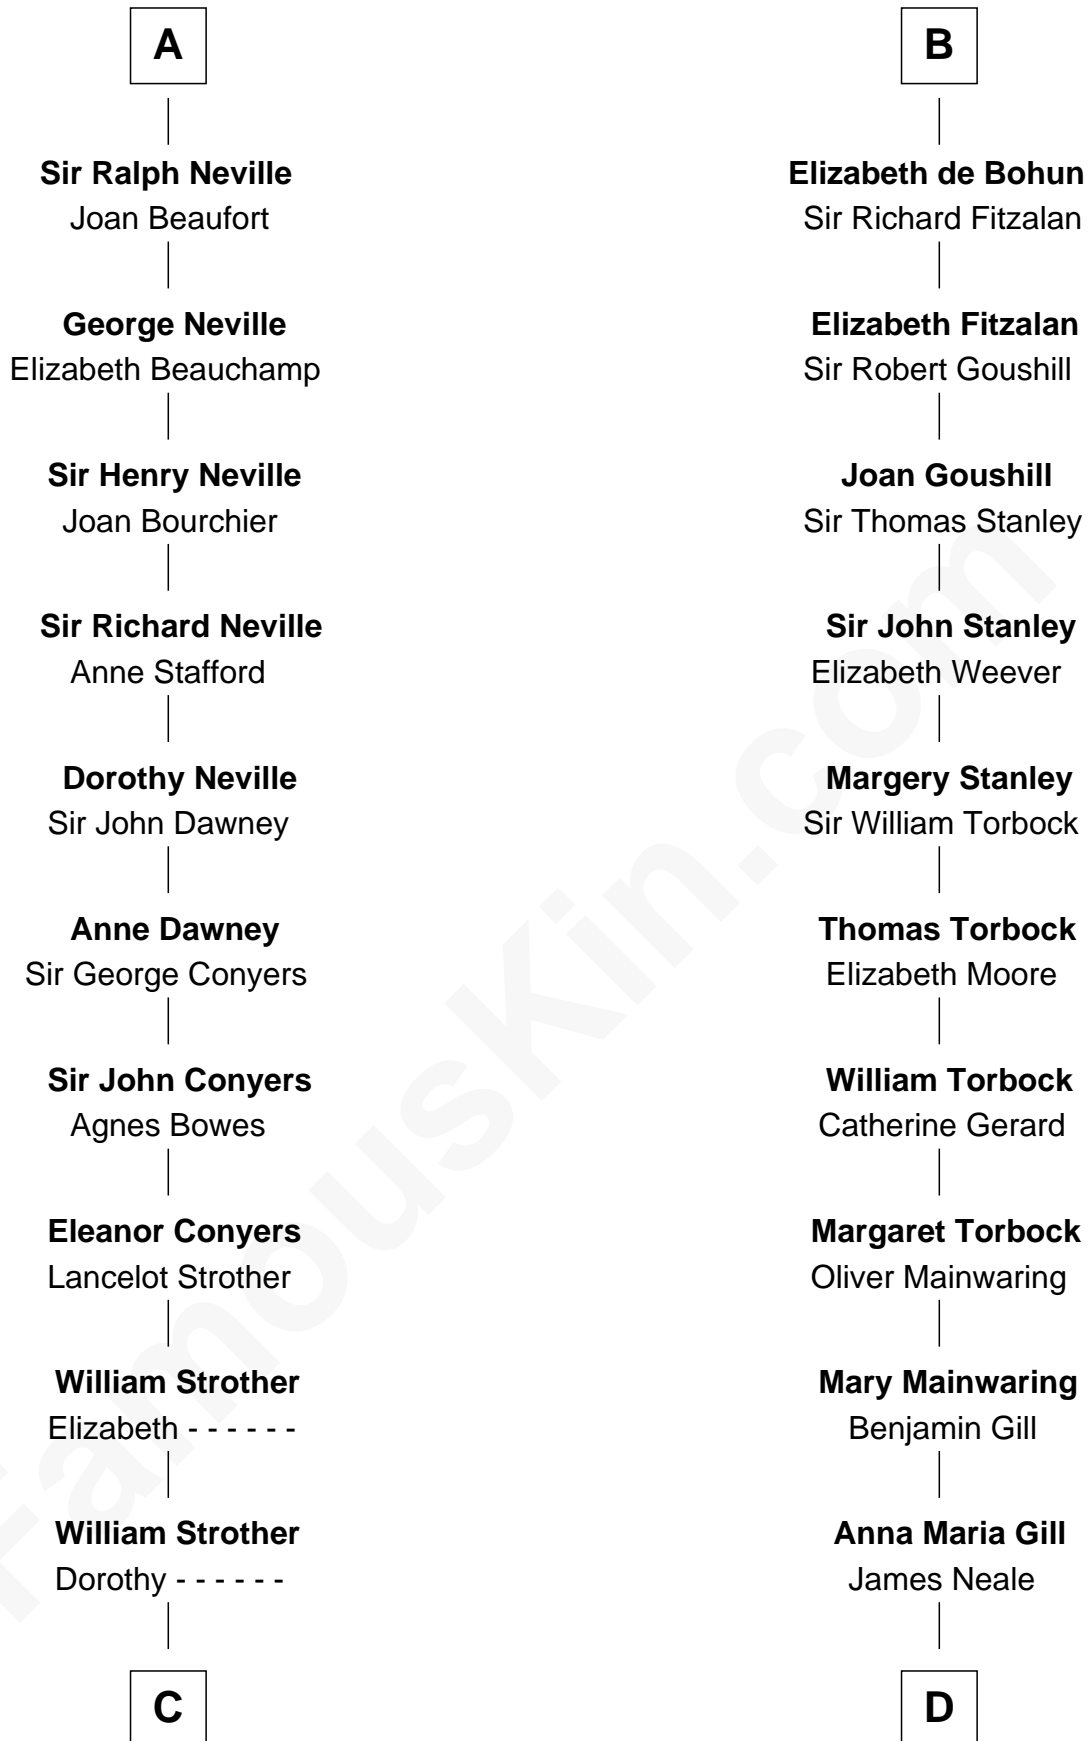

# FamousKin.com Relationship Chart of

**Zachary Taylor**  
12th U.S. President

21st cousin of

**Charles Goldsborough**  
16th Governor of Maryland

**Robert de Quincy**  
Orabel FitzNess

**Sir Saher IV de Quincy**  
Margaret de Beaumont

**Sir John de Neville**  
Maude de Percy

**A**

**Sir Saher IV de Quincy**  
Margaret de Beaumont

**Sir Robert II de Quincy**  
Hawise of Chester

**Margaret de Quincy**  
John de Lacy

**Maud de Lacy**  
Sir Richard de Clare

**Thomas de Clare**  
Juliana FitzMaurice

**Margaret de Clare**  
Bartholomew de Badlesmere

**Elizabeth de Badlesmere**  
Sir William de Bohun

**B**

**C**

**William Strother**  
Margaret Thornton

**Francis Strother**  
Susannah Dabney

**William Strother**  
Sarah Bayly

**Sarah Dabney Strother**  
Col. Richard Taylor

**Zachary Taylor**  
*12th U.S. President*

**D**

**Henrietta Maria Neale**  
Col. Philemon Lloyd

**Anna Maria Lloyd**  
Richard Tilghman