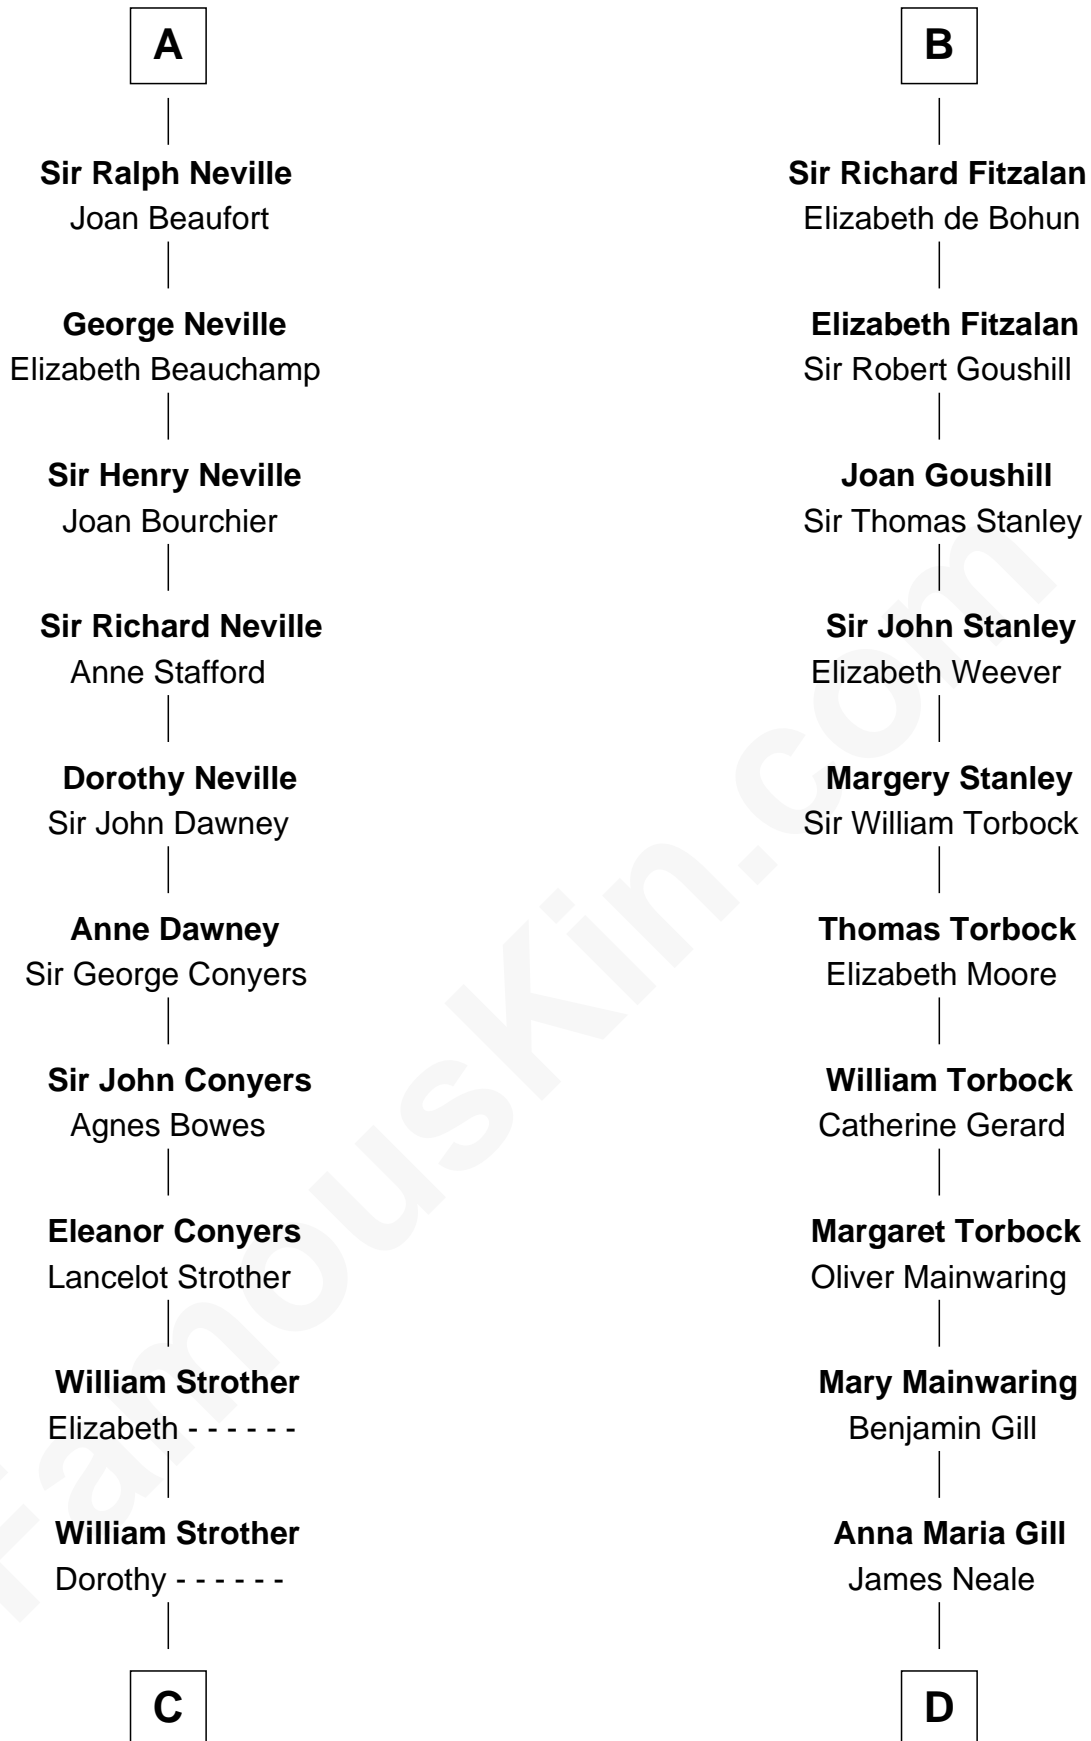

FamousKin.com Relationship Chart of

Zachary Taylor

12th U.S. President

21st cousin of

Charles Goldsborough

16th Governor of Maryland

Sir Ralph de Tony

Margaret Beaumont

C

William Strother
Margaret Thornton

Francis Strother
Susannah Dabney

William Strother
Sarah Bayly

Sarah Dabney Strother
Col. Richard Taylor

Zachary Taylor
12th U.S. President

D

Henrietta Maria Neale
Col. Philemon Lloyd

Anna Maria Lloyd
Richard Tilghman

William Tilghman
Margaret Lloyd

Anna Maria Tilghman
Charles Goldsborough

Charles Goldsborough
16th Governor of Maryland