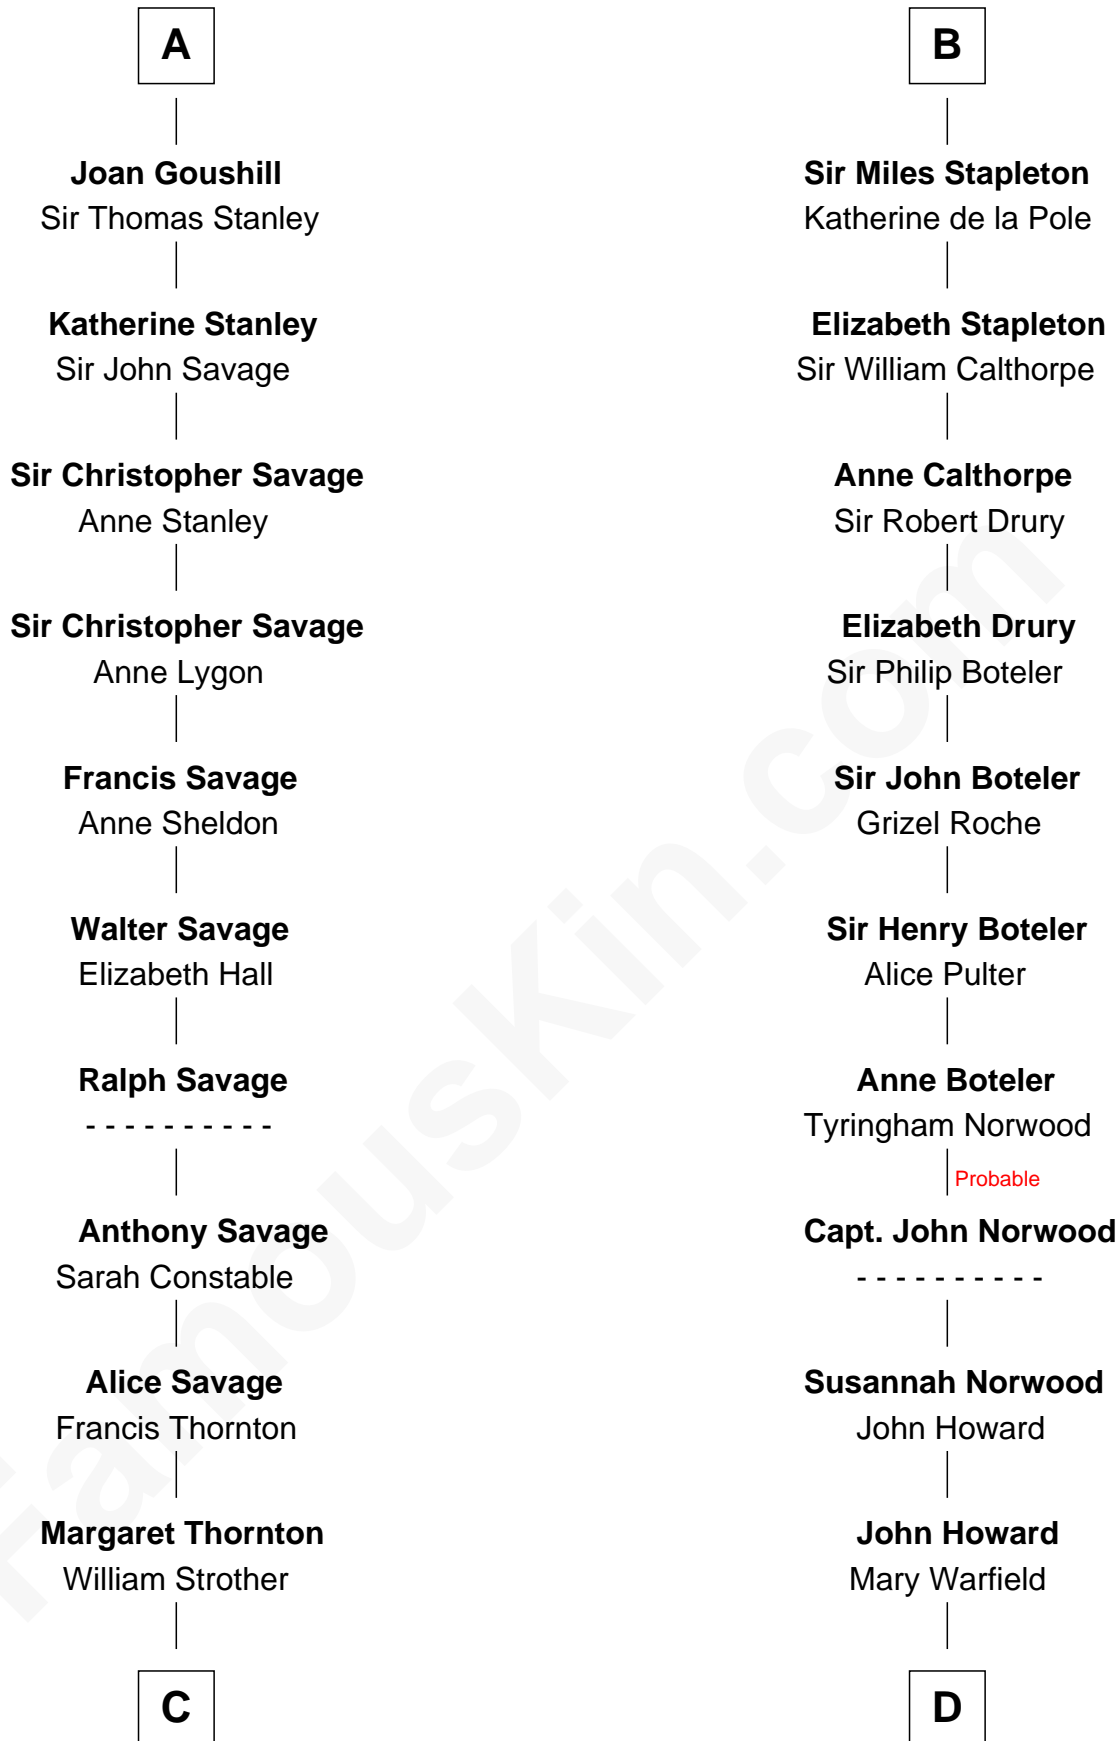

FamousKin.com
Relationship Chart of
Zachary Taylor
12th U.S. President

19th cousin 1 time removed of
Charles Carnan Ridgely
15th Governor of Maryland

Sir Robert II de Quincy
 Hawise of Chester

C

Francis Strother
Susannah Dabney

William Strother
Sarah Bayly

Sarah Dabney Strother
Col. Richard Taylor

Zachary Taylor
12th U.S. President

D

Rachel Howard
Col. Charles Ridgely

Achsah Ridgely
Charles R. Carnan

Charles Carnan Ridgely
15th Governor of Maryland