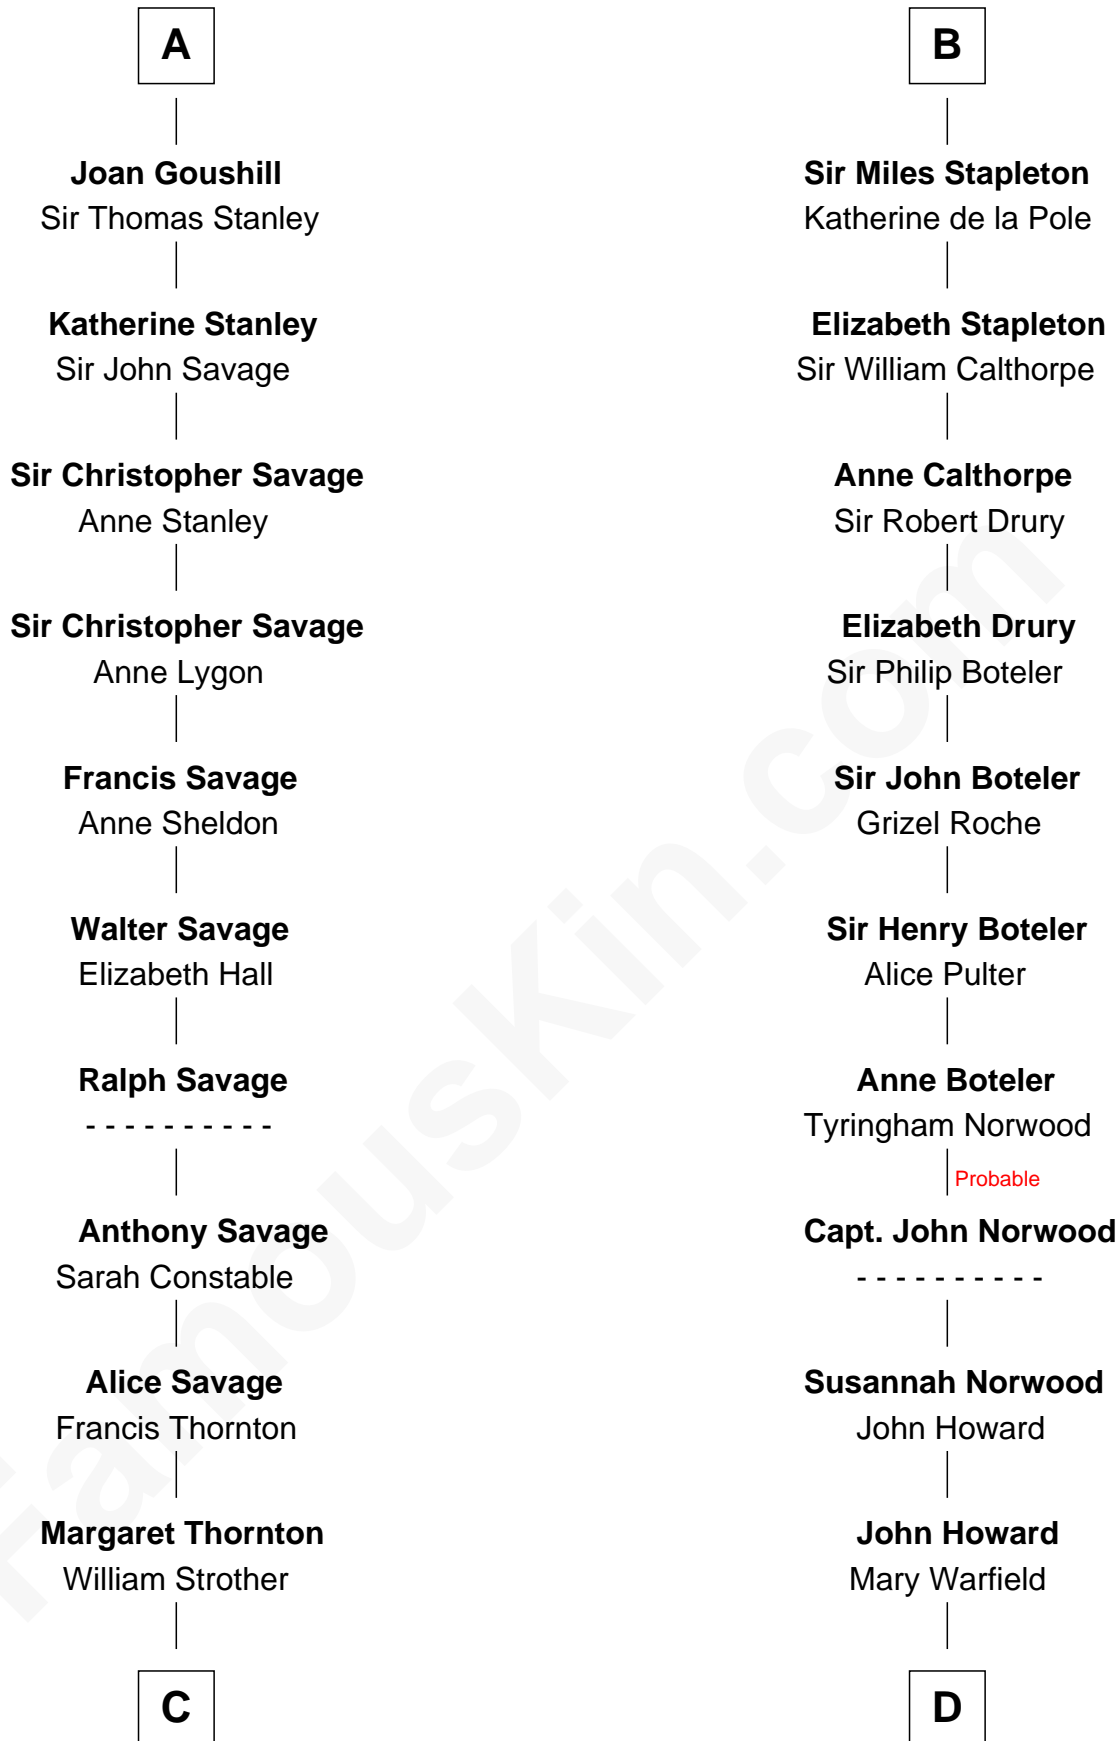

FamousKin.com
Relationship Chart of
Zachary Taylor
12th U.S. President

19th cousin 1 time removed of
Charles Carnan Ridgely
15th Governor of Maryland

C

Francis Strother
Susannah Dabney

William Strother
Sarah Bayly

Sarah Dabney Strother
Col. Richard Taylor

Zachary Taylor
12th U.S. President

D

Rachel Howard
Col. Charles Ridgely

Achsah Ridgely
Charles R. Carnan

Charles Carnan Ridgely
15th Governor of Maryland

FamousKin.com