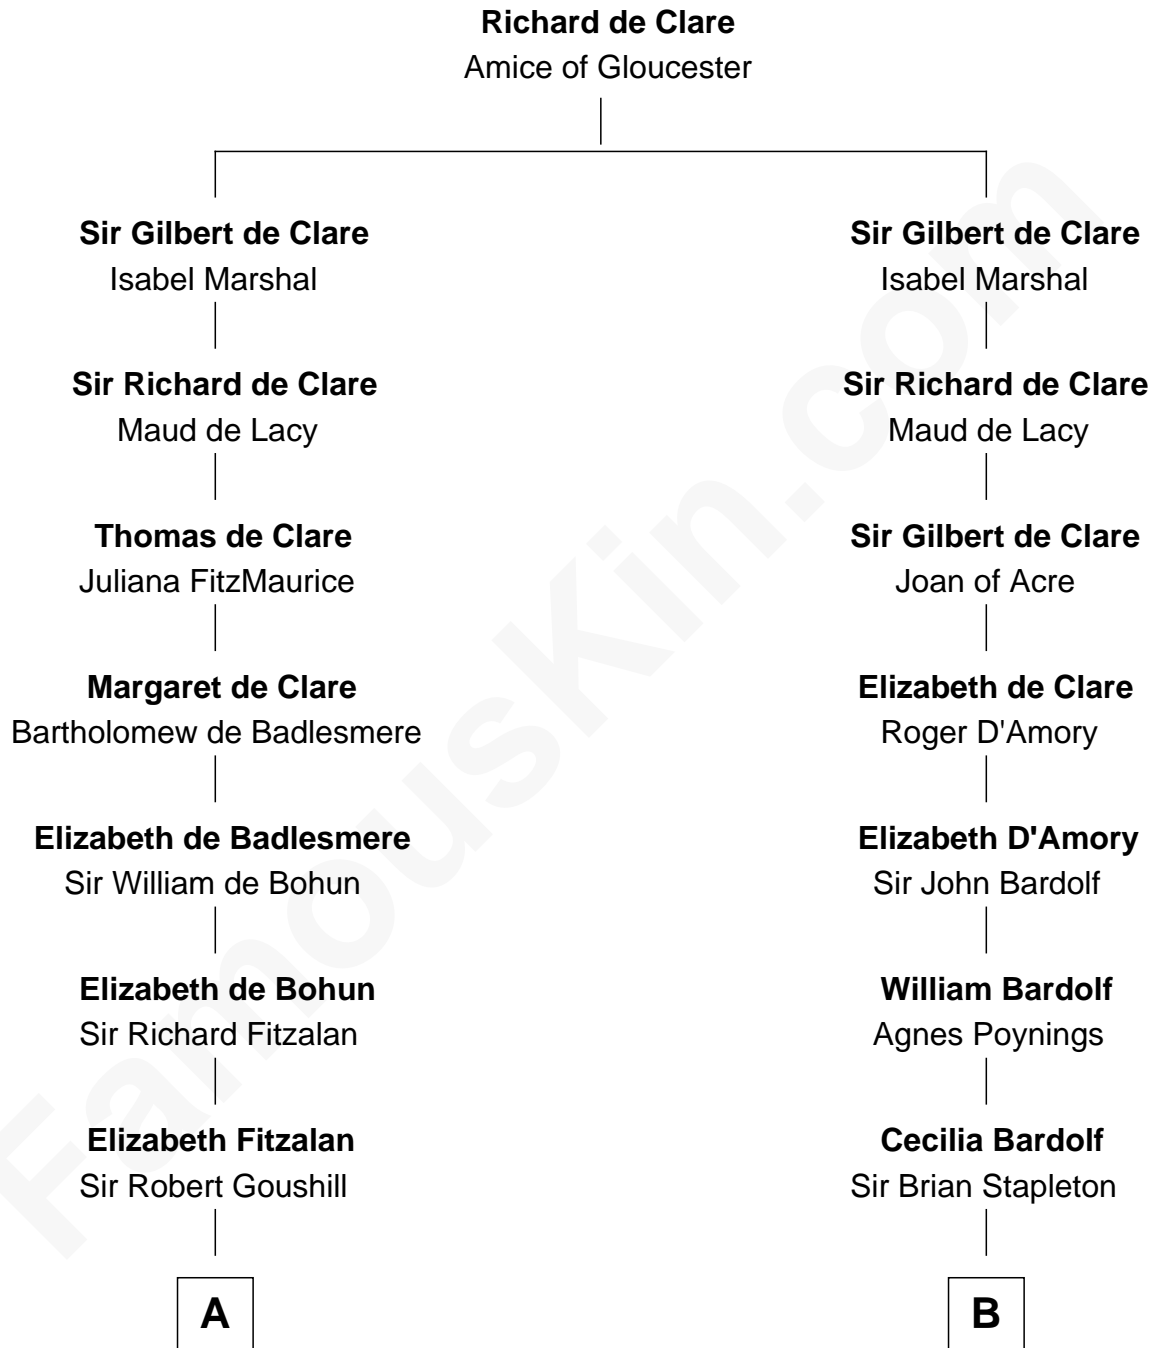

FamousKin.com
Relationship Chart of
Zachary Taylor
12th U.S. President

19th cousin 1 time removed of
Charles Carnan Ridgely
15th Governor of Maryland

C

Francis Strother
Susannah Dabney

William Strother
Sarah Bayly

Sarah Dabney Strother
Col. Richard Taylor

Zachary Taylor
12th U.S. President

D

Rachel Howard
Col. Charles Ridgely

Achsah Ridgely
Charles R. Carnan

Charles Carnan Ridgely
15th Governor of Maryland

FamousKin.com