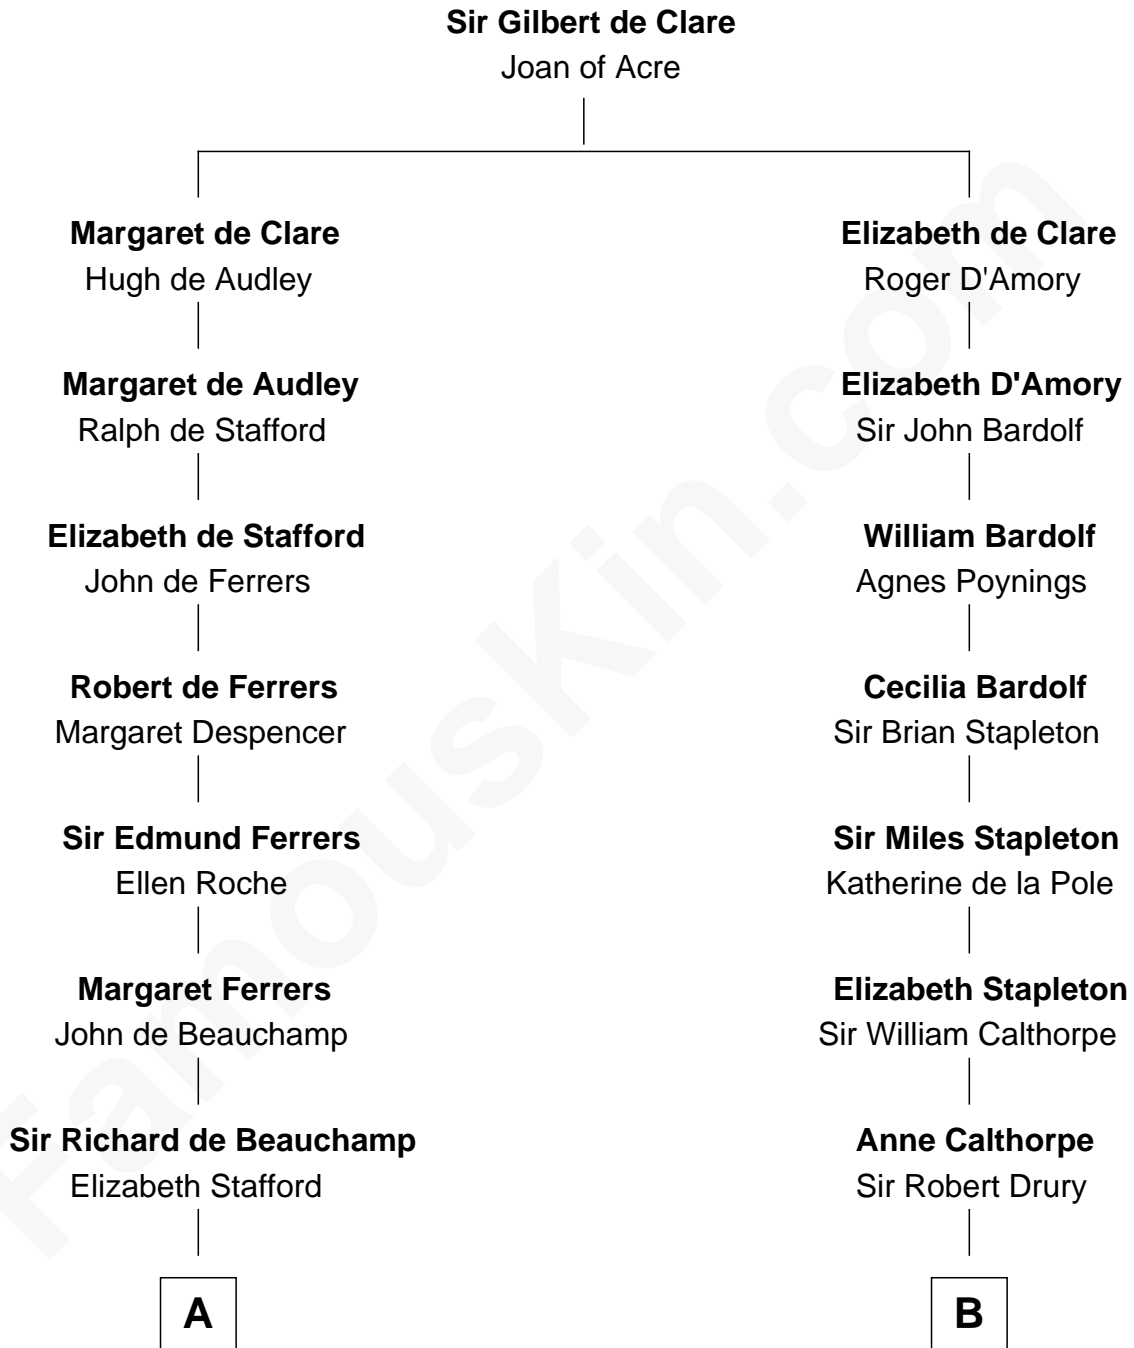

FamousKin.com
Relationship Chart of
Zachary Taylor
12th U.S. President

16th cousin 3 times removed of
Charles Carnan Ridgely
15th Governor of Maryland

C

William Strother

Sarah Bayly

Sarah Dabney Strother

Col. Richard Taylor

Zachary Taylor

12th U.S. President

FamousKin.com