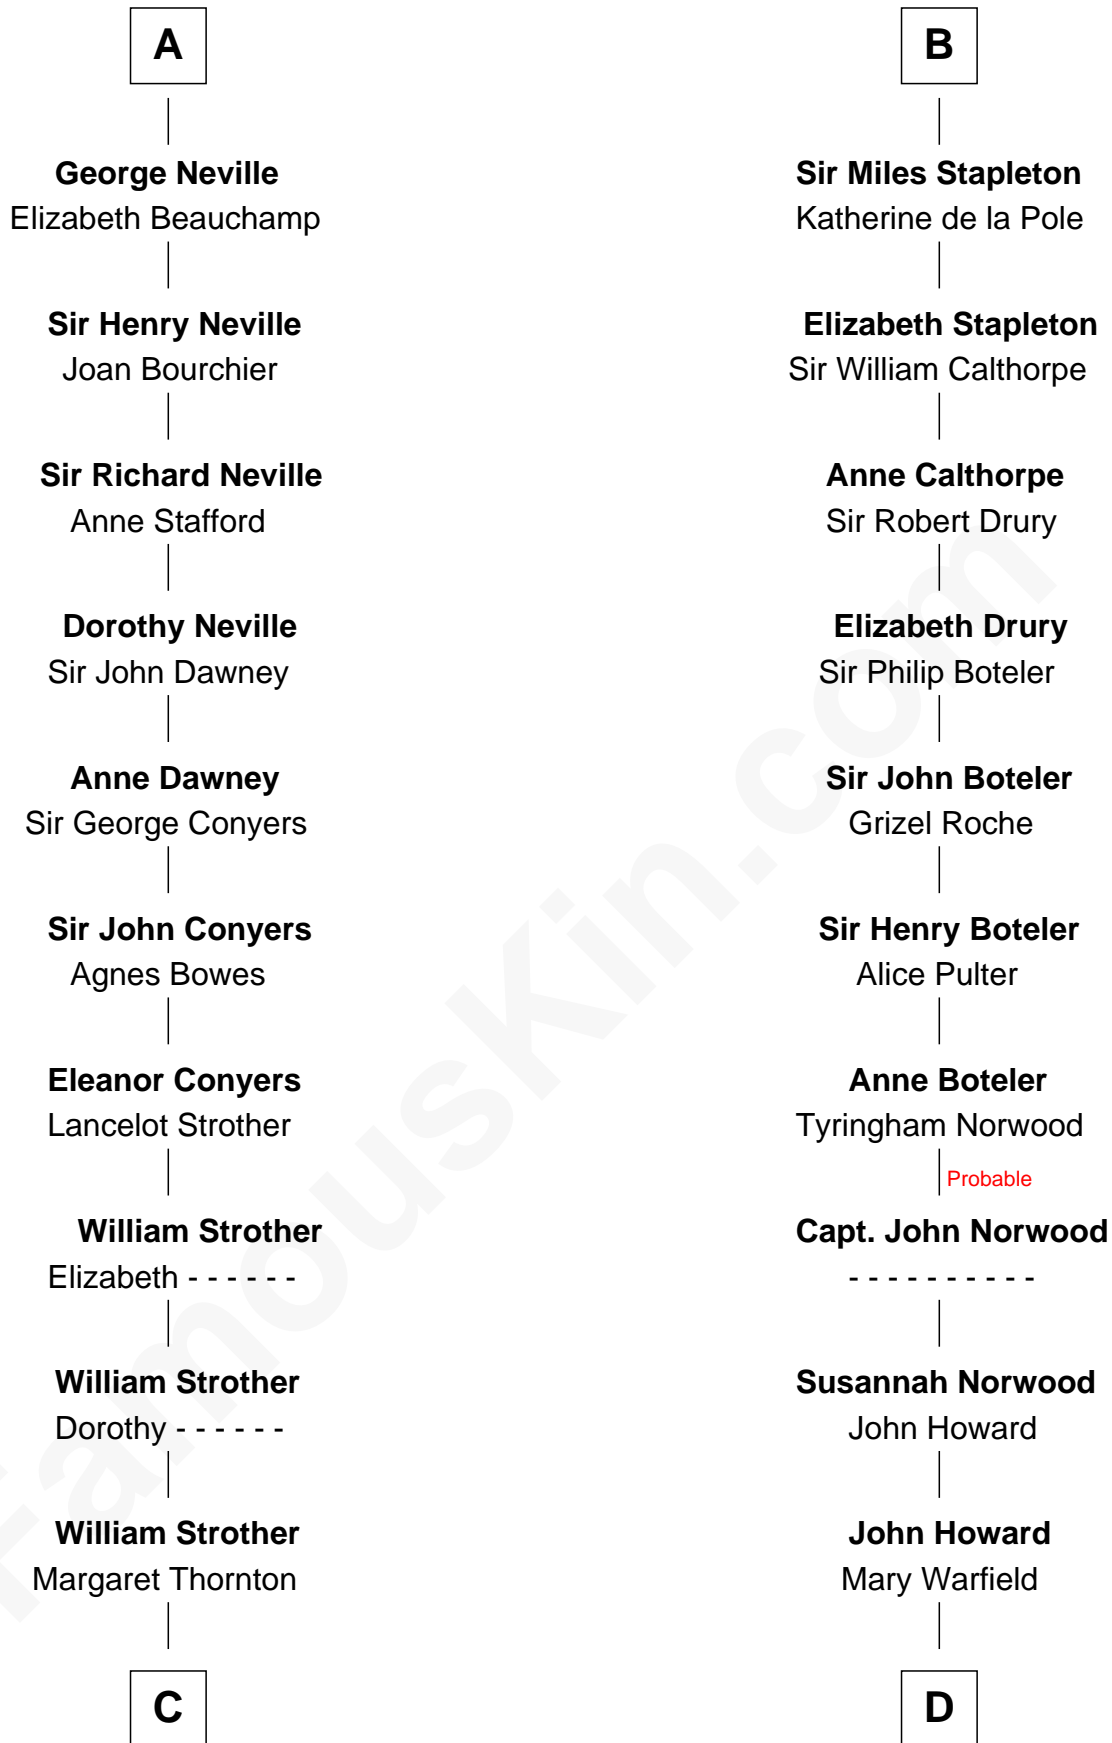

FamousKin.com
Relationship Chart of
Zachary Taylor
12th U.S. President

19th cousin 1 time removed of
Charles Carnan Ridgely
15th Governor of Maryland

C

Francis Strother
Susannah Dabney

William Strother
Sarah Bayly

Sarah Dabney Strother
Col. Richard Taylor

Zachary Taylor
12th U.S. President

D

Rachel Howard
Col. Charles Ridgely

Achsah Ridgely
Charles R. Carnan

Charles Carnan Ridgely
15th Governor of Maryland

FamousKin.com