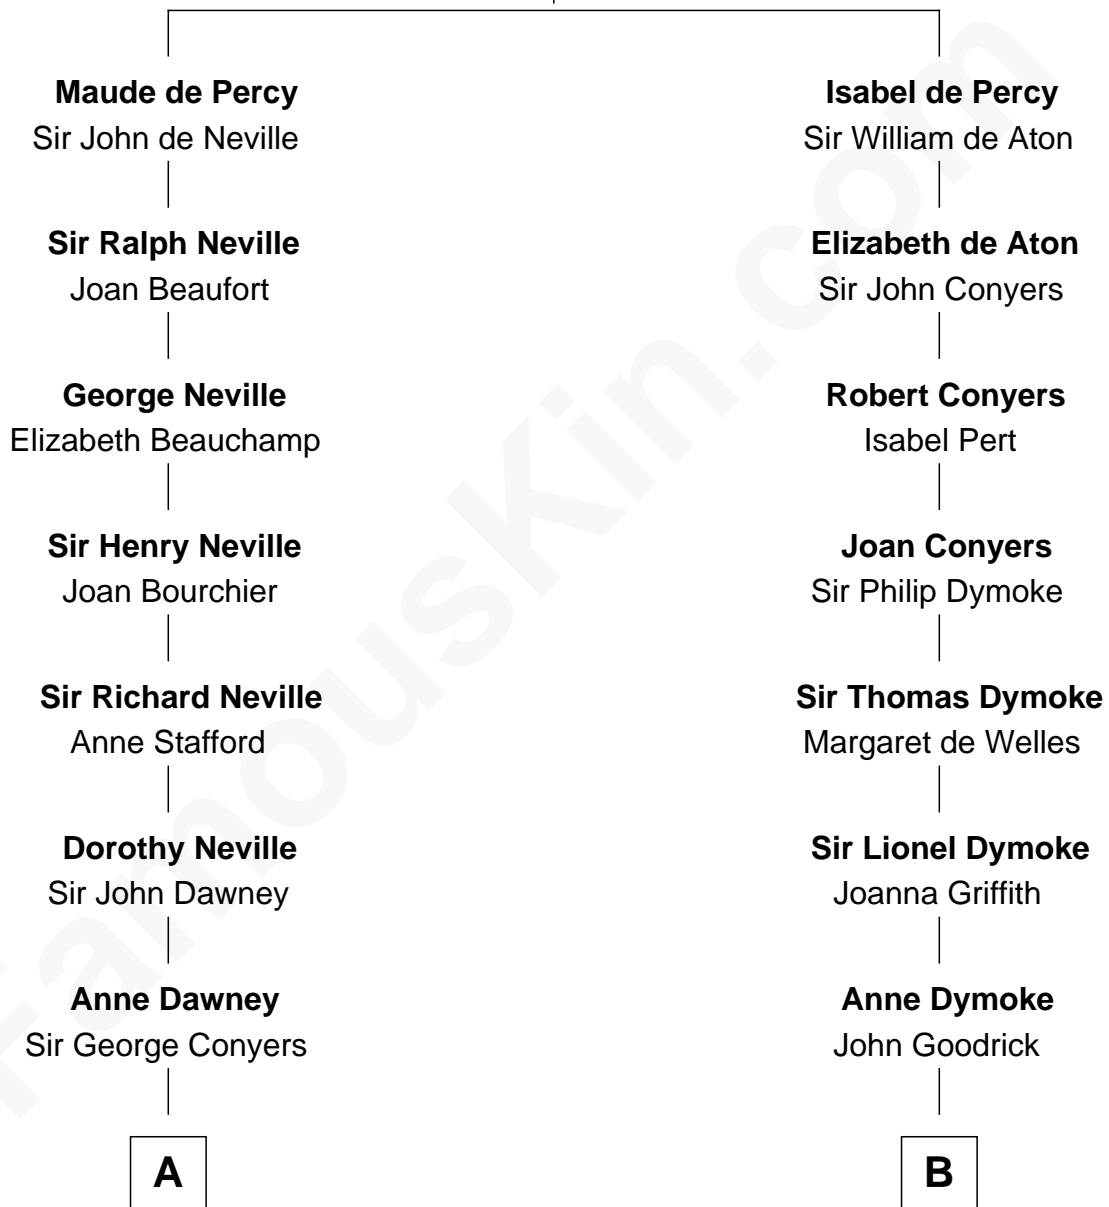

FamousKin.com
Relationship Chart of
Zachary Taylor
12th U.S. President

15th cousin 6 times removed of
Dave Cowens
NBA Hall of Famer

Sir Henry de Percy
 Idoine de Clifford

C

Thomas Albert Atwood

Priscilla Ann Kelly