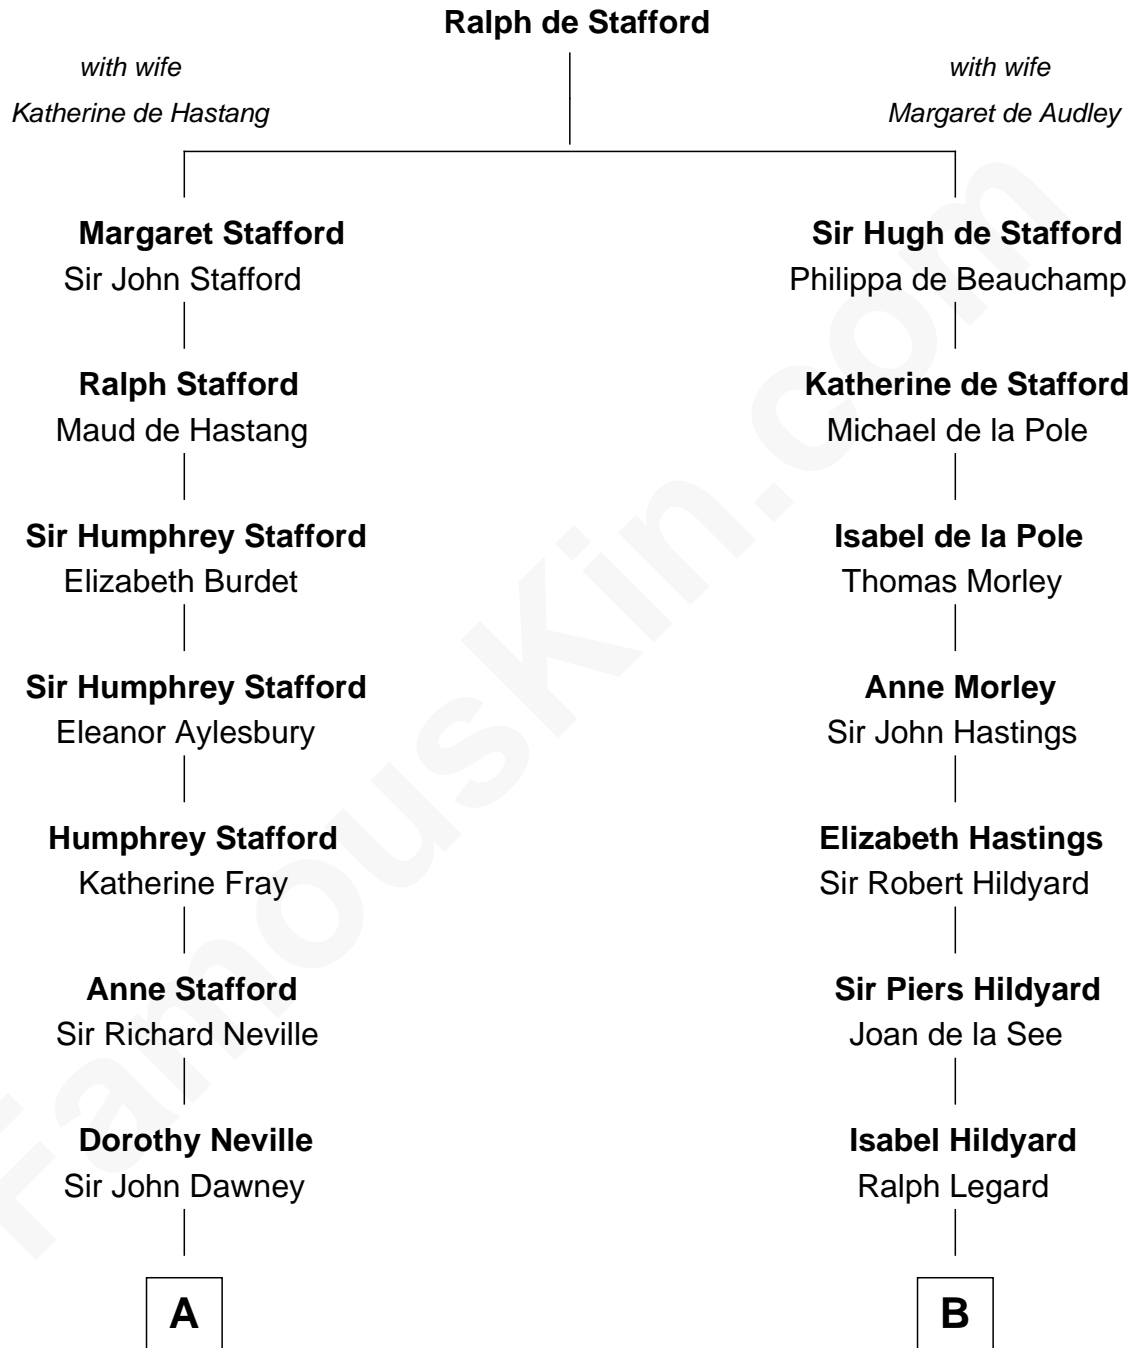

## Relationship Chart of

### Zachary Taylor

12th U.S. President

16th cousin 5 times removed of

### Meghan Markle

Duchess of Sussex, TV Actress

**C**

**George David Merrill**

Mary Bird

**Gertrude May Merrill**

Fred George Sanders

**Doris Mary Rita Sanders**