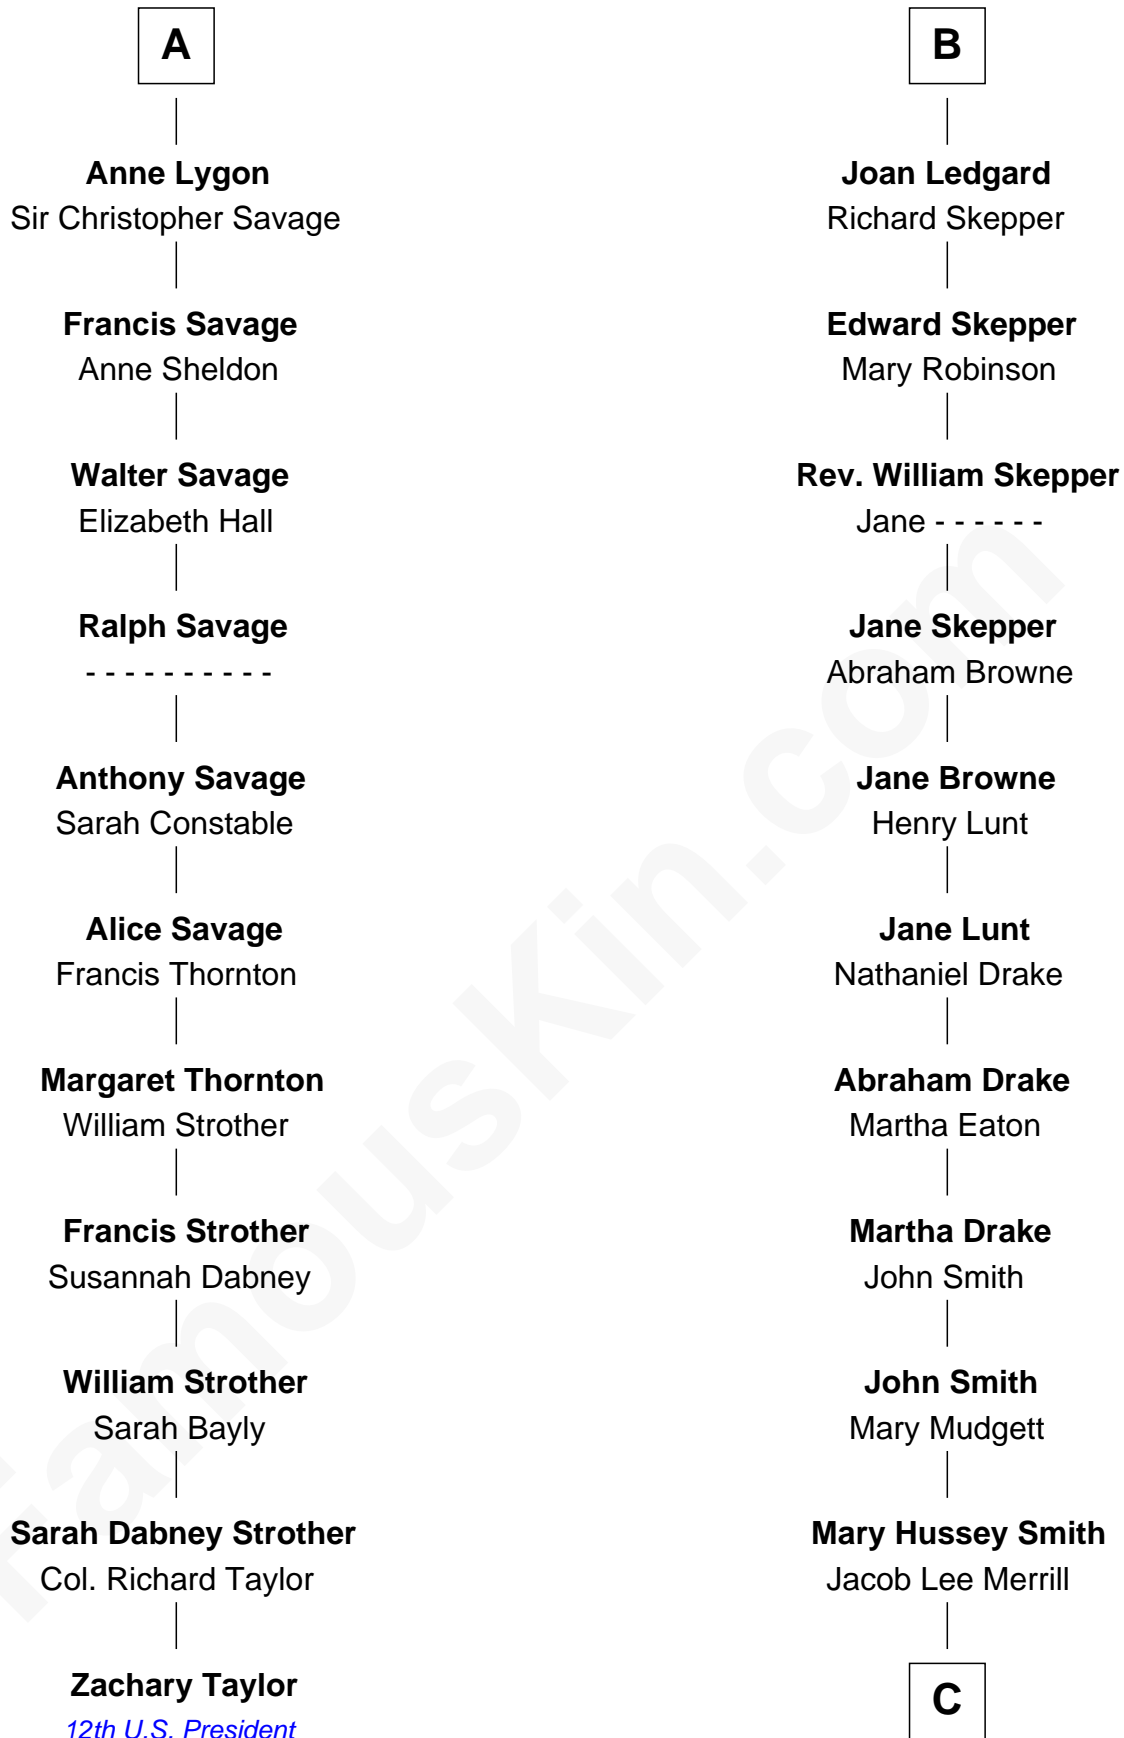

FamousKin.com
Relationship Chart of
Zachary Taylor
12th U.S. President

17th cousin 4 times removed of
Meghan Markle
Duchess of Sussex, TV Actress

Margaret de Audley
 Ralph de Stafford

C

George David Merrill

Mary Bird

Gertrude May Merrill

Fred George Sanders

Doris Mary Rita Sanders

Gordon Arnold Markle

Thomas Wayne Markle

Doria Loyce Ragland

Meghan Markle