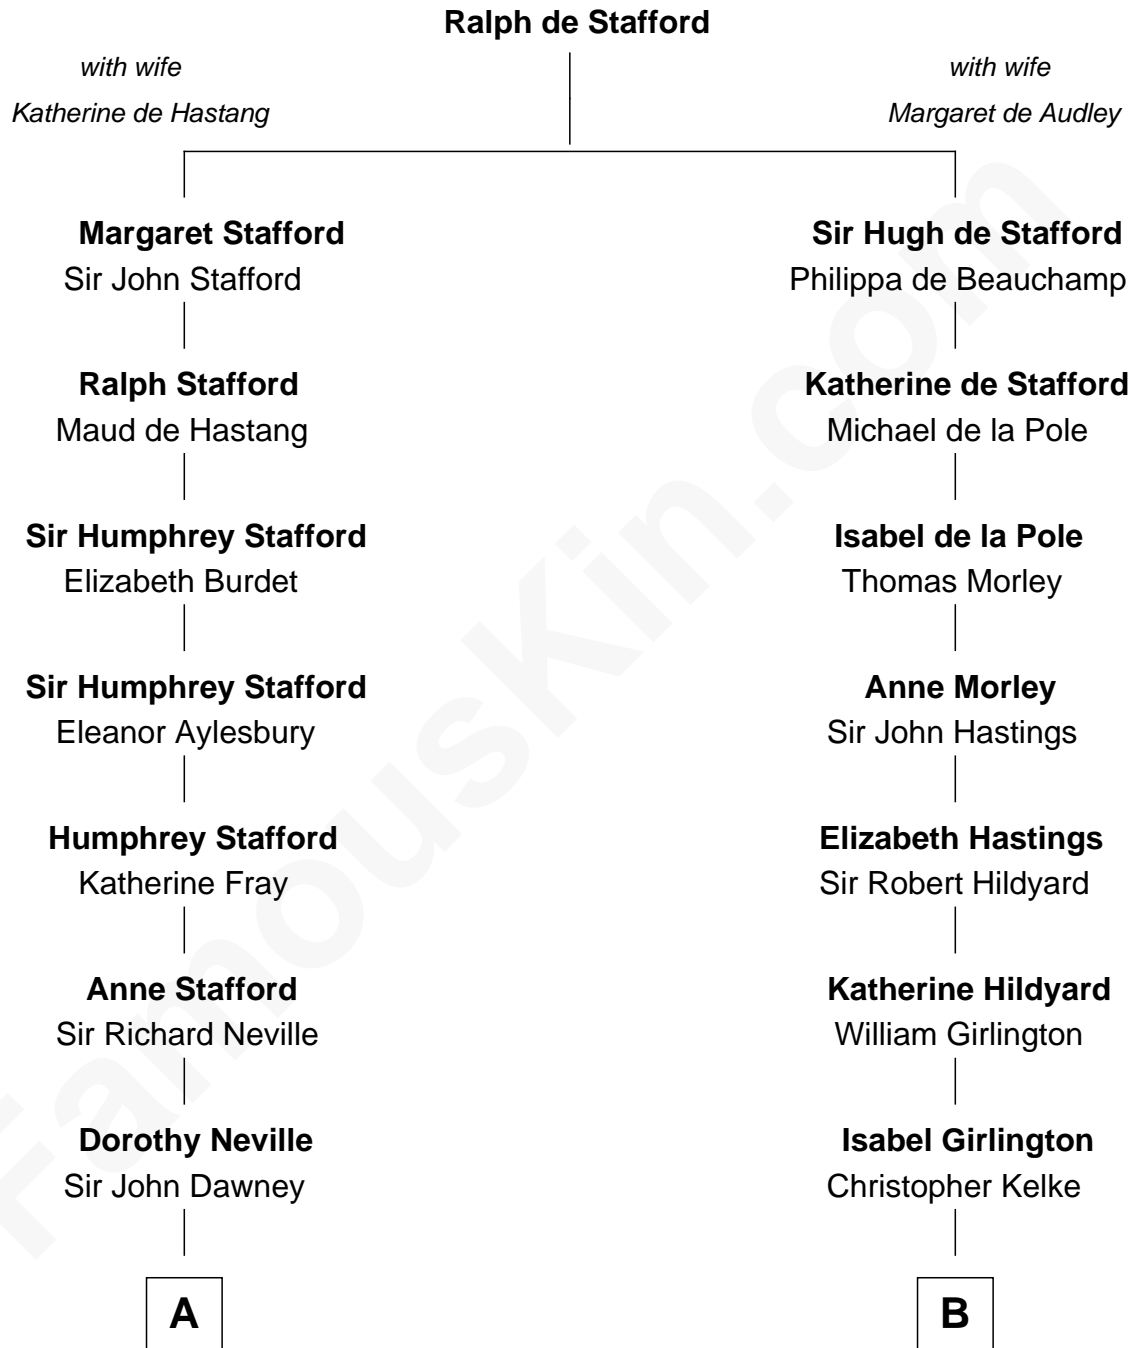

**FamousKin.com**  
**Relationship Chart of**  
**Zachary Taylor**  
*12th U.S. President*

**16th cousin 3 times removed of**  
**Harper Lee**  
*Author of To Kill a Mockingbird*

C

**James Cunningham Finch**

Ellen Rivers Williams

**Frances Cunningham Finch**

Amasa Coleman Lee

**Harper Lee**

*Author of To Kill a Mockingbird*

FamousKin.com