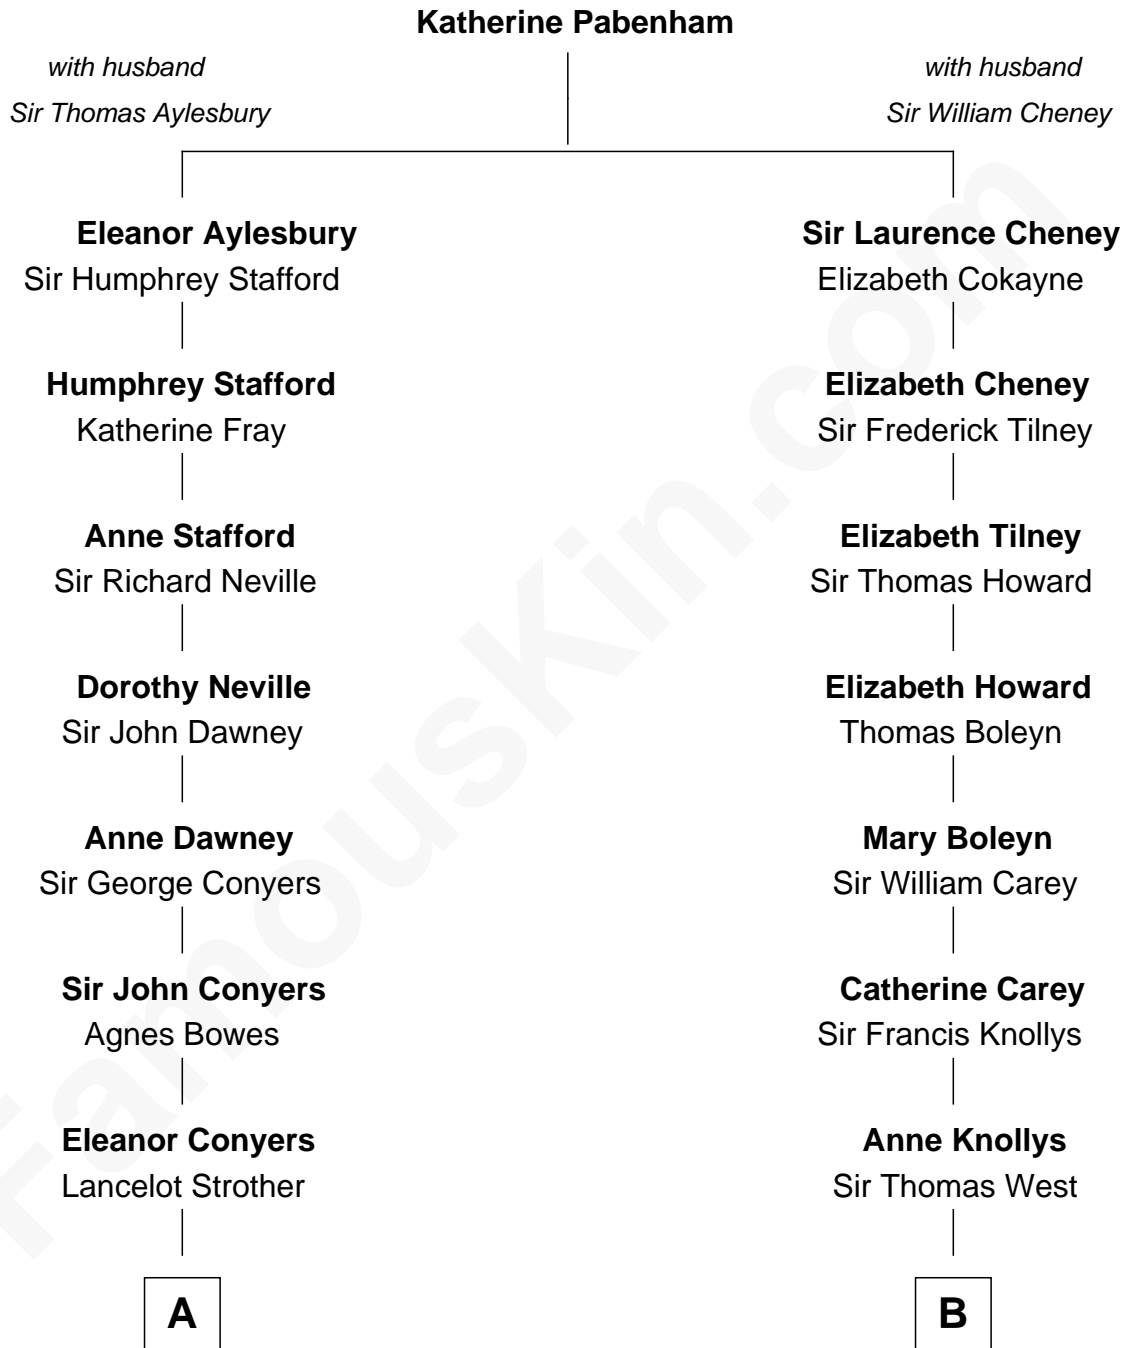

FamousKin.com
Relationship Chart of
Zachary Taylor
12th U.S. President

13th cousin 7 times removed of
John Cena
Movie Actor and WWE Pro Wrestler

C

Charles Nichols
Julia Ellen Skelton

Natalie Nichols
Ulysses John Lupien