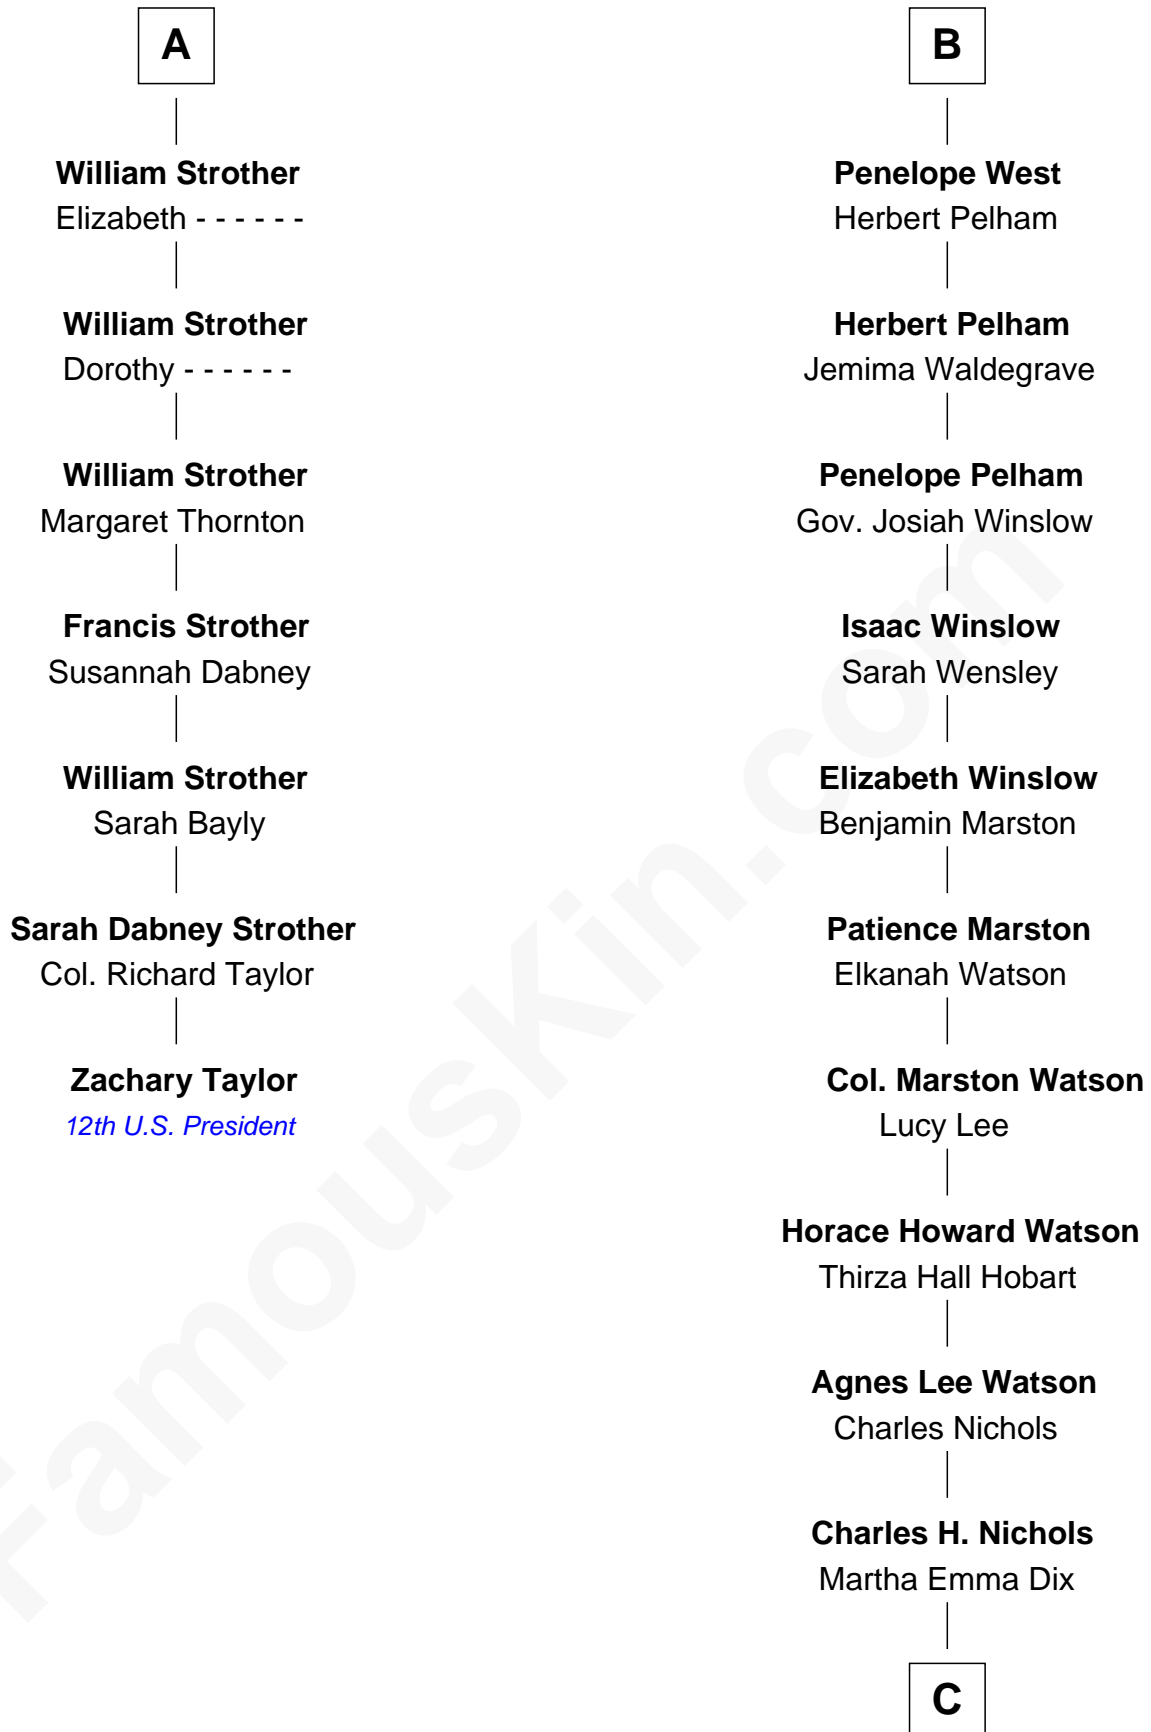

FamousKin.com
Relationship Chart of
Zachary Taylor
12th U.S. President

13th cousin 7 times removed of
John Cena
Movie Actor and WWE Pro Wrestler

C

Charles Nichols
Julia Ellen Skelton

Natalie Nichols
Ulysses John Lupien

Carol Frances Lupien
John Joseph Cena

John Cena

Actor and Pro Wrestler