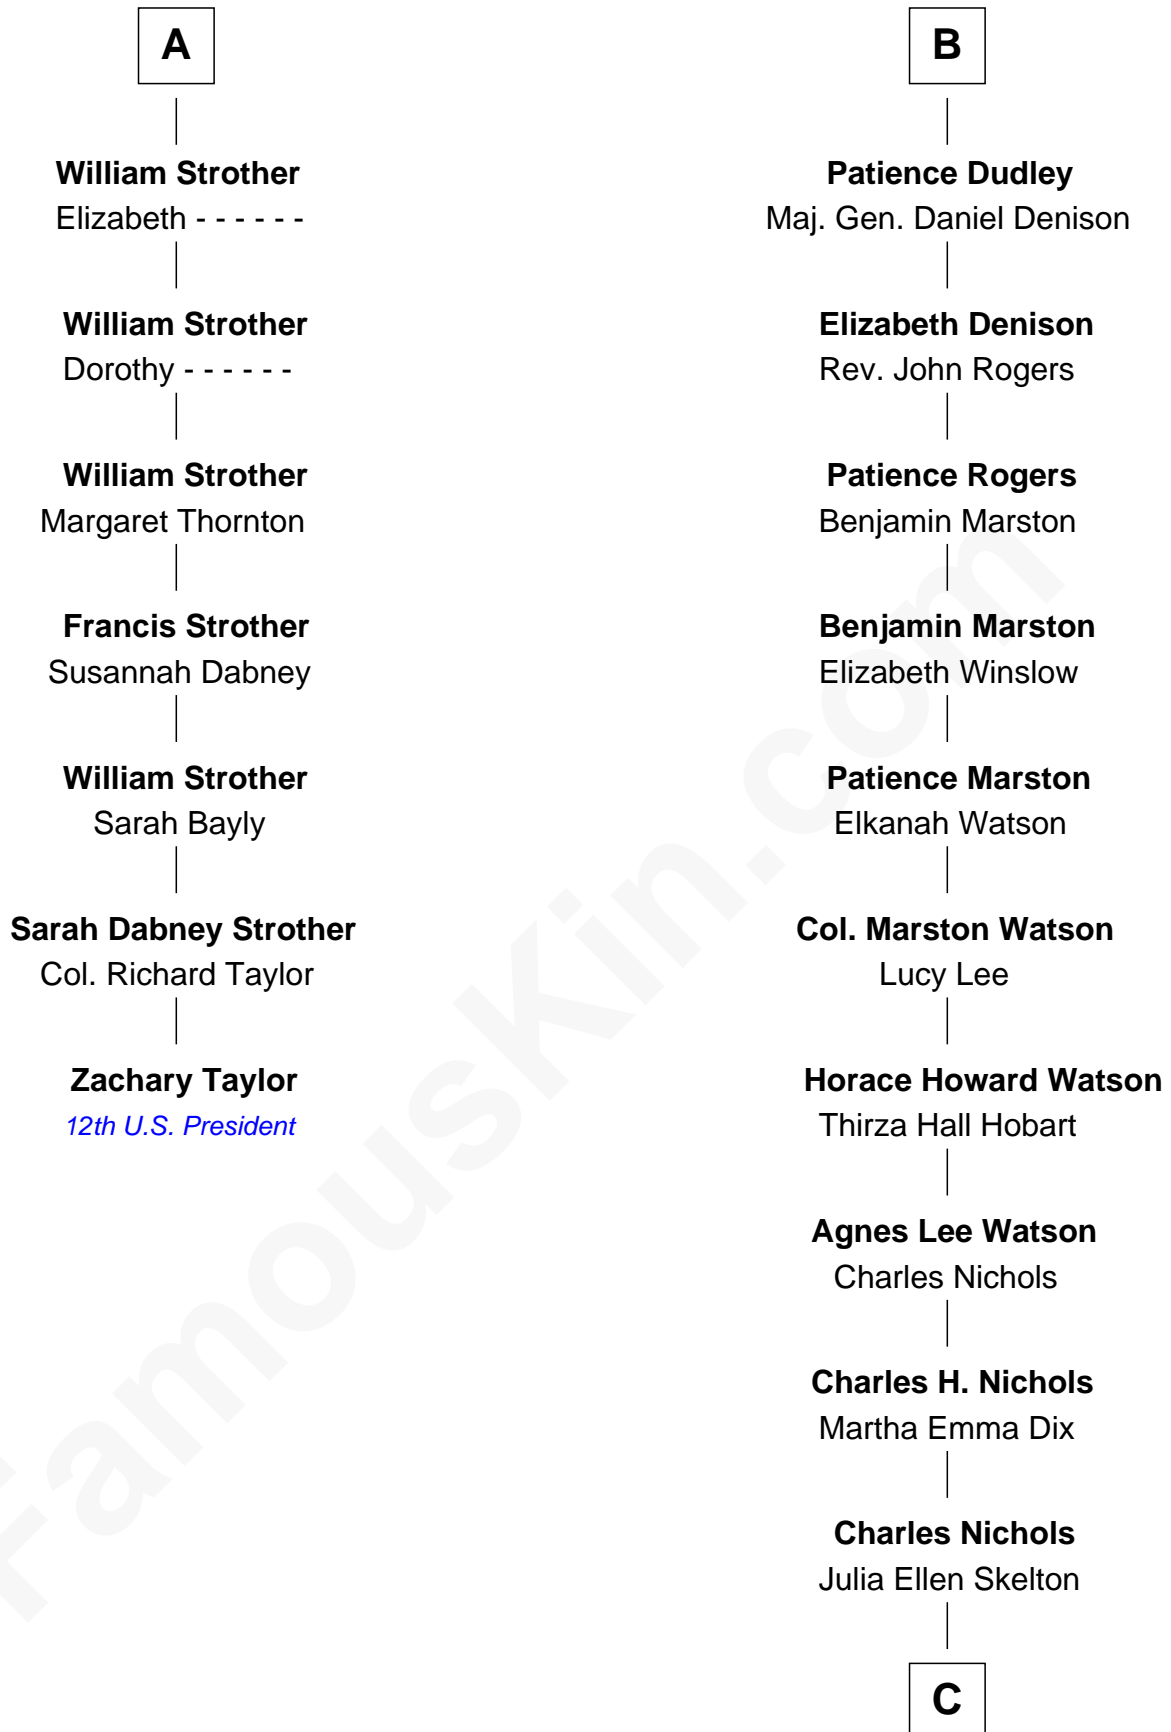

FamousKin.com
Relationship Chart of
Zachary Taylor
12th U.S. President

13th cousin 6 times removed of
John Cena
Movie Actor and WWE Pro Wrestler

C

Natalie Nichols

Ulysses John Lupien

Carol Frances Lupien

John Joseph Cena