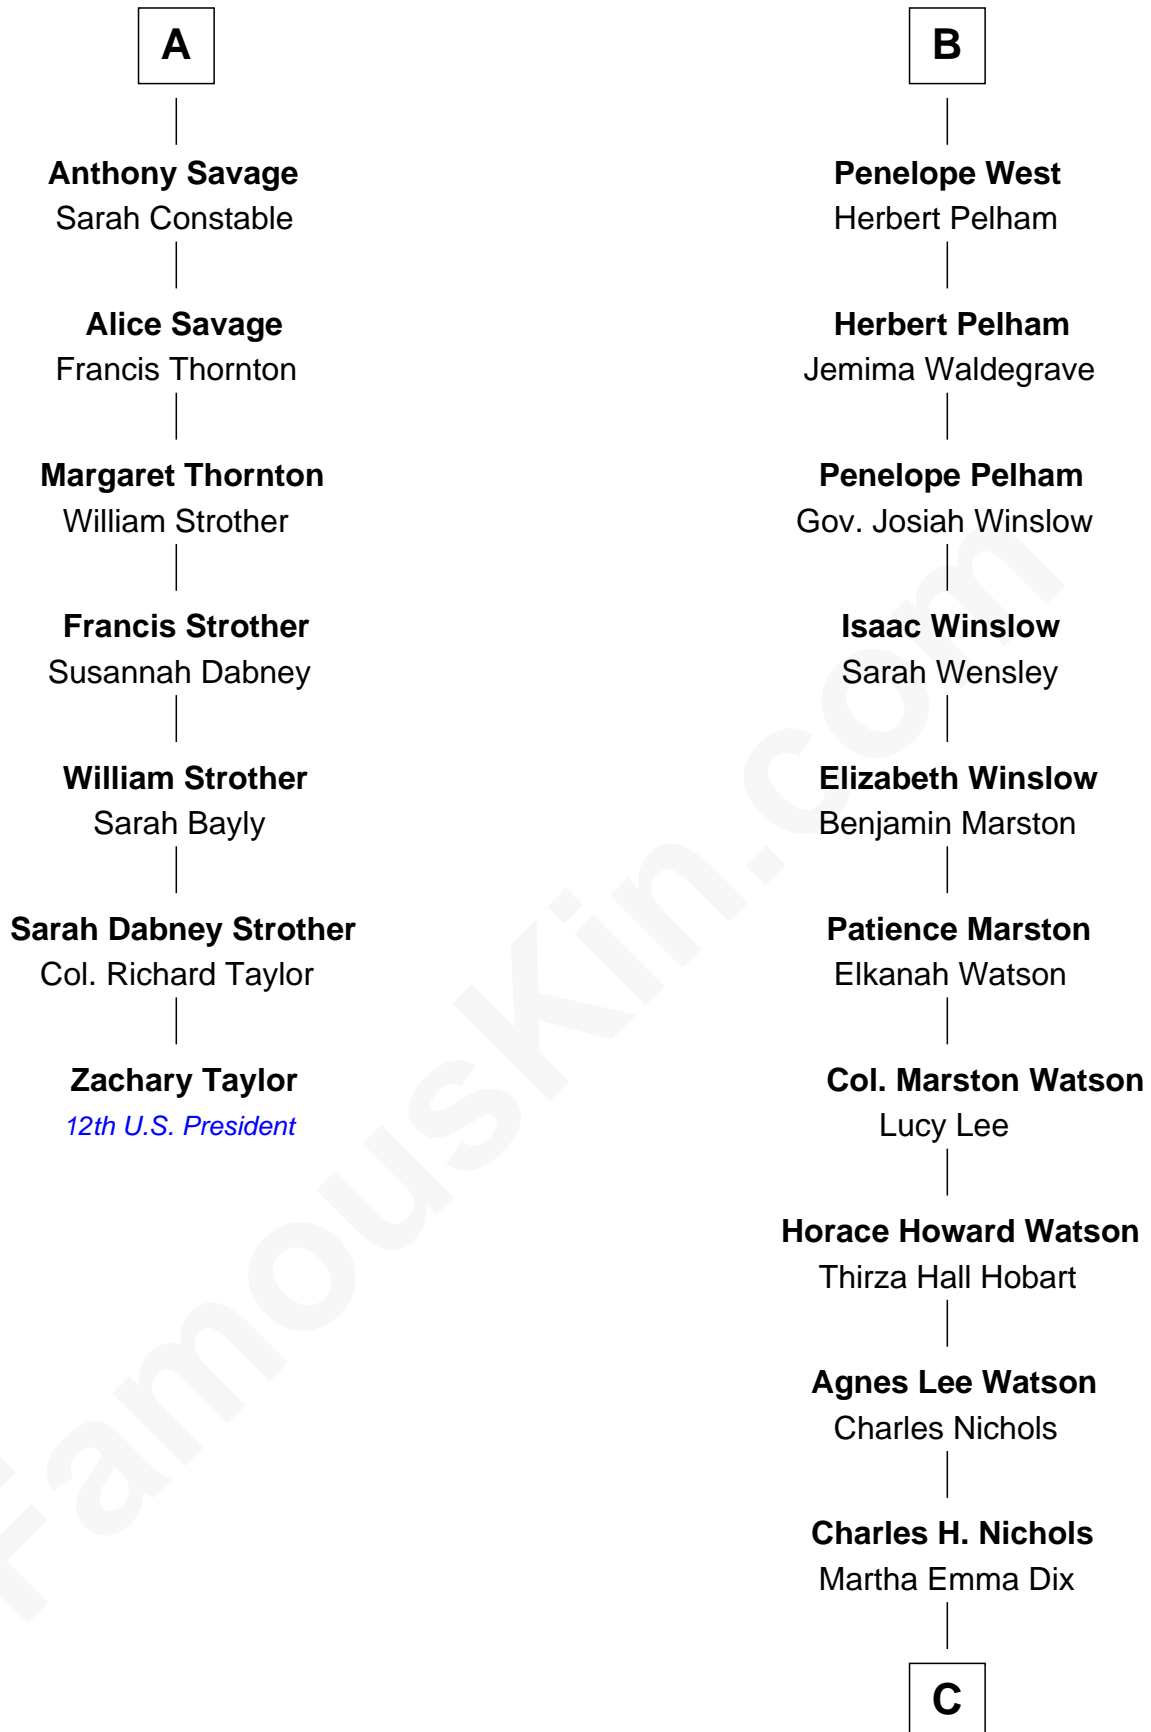

**FamousKin.com**  
**Relationship Chart of**  
**Zachary Taylor**  
*12th U.S. President*

**13th cousin 7 times removed of**  
**John Cena**  
*Movie Actor and WWE Pro Wrestler*

**C**

**Charles Nichols**  
Julia Ellen Skelton

**Natalie Nichols**  
Ulysses John Lupien

**Carol Frances Lupien**  
John Joseph Cena

**John Cena**  
*Actor and Pro Wrestler*