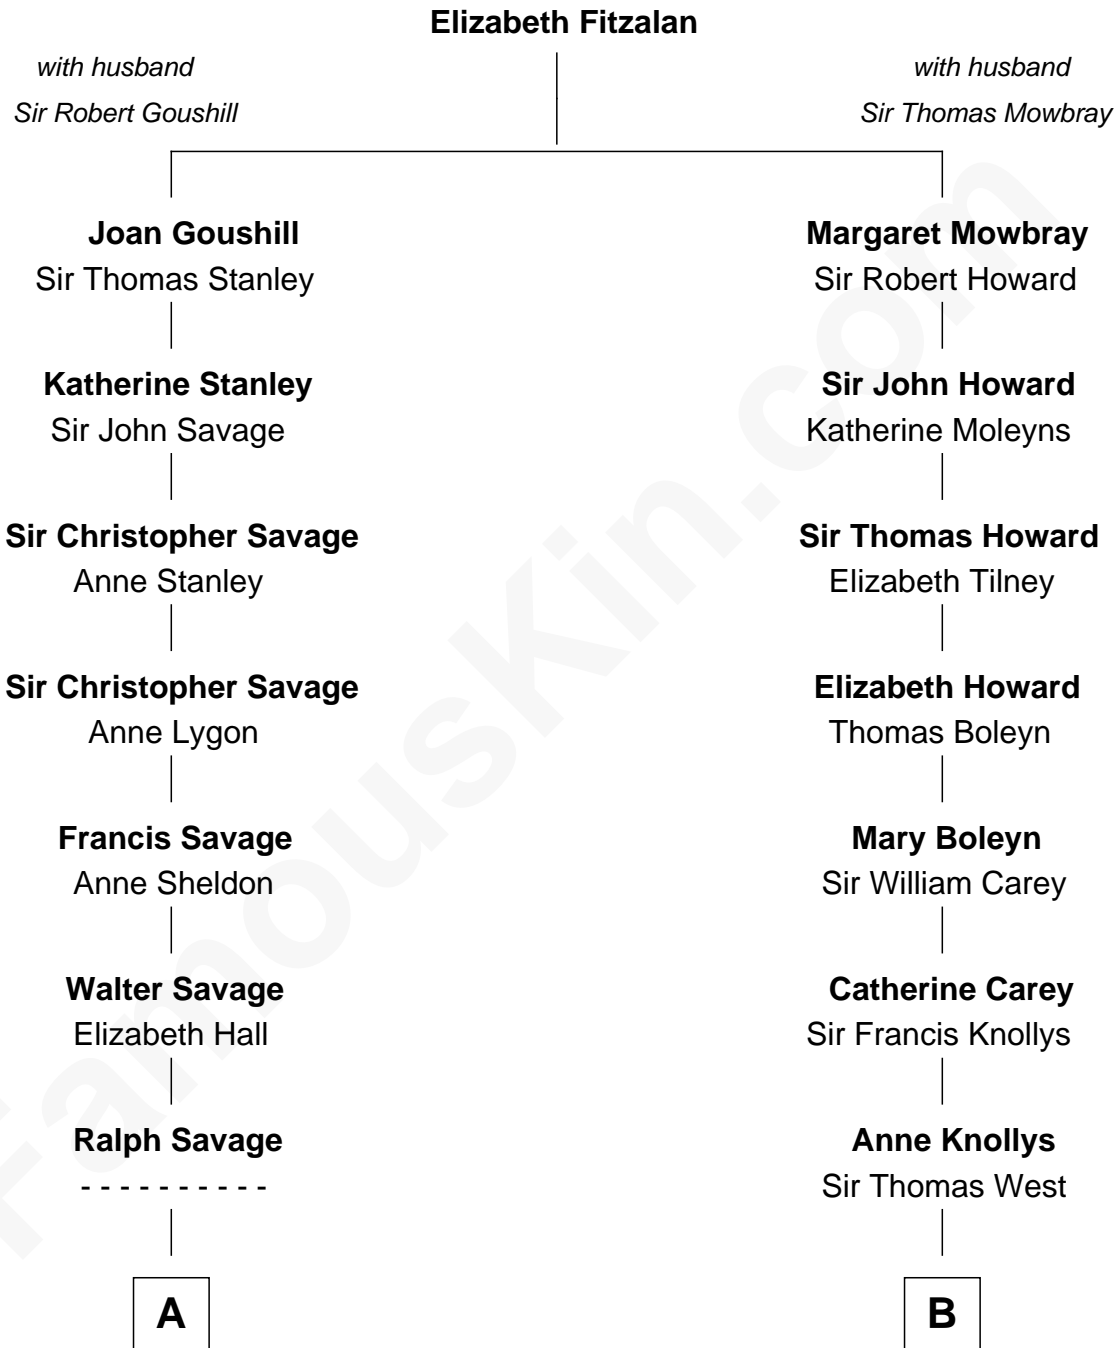

**FamousKin.com**  
**Relationship Chart of**  
**Zachary Taylor**  
*12th U.S. President*

**13th cousin 7 times removed of**  
**John Cena**  
*Movie Actor and WWE Pro Wrestler*

**C**

**Charles Nichols**  
Julia Ellen Skelton

**Natalie Nichols**  
Ulysses John Lupien

**Carol Frances Lupien**  
John Joseph Cena

**John Cena**  
*Actor and Pro Wrestler*