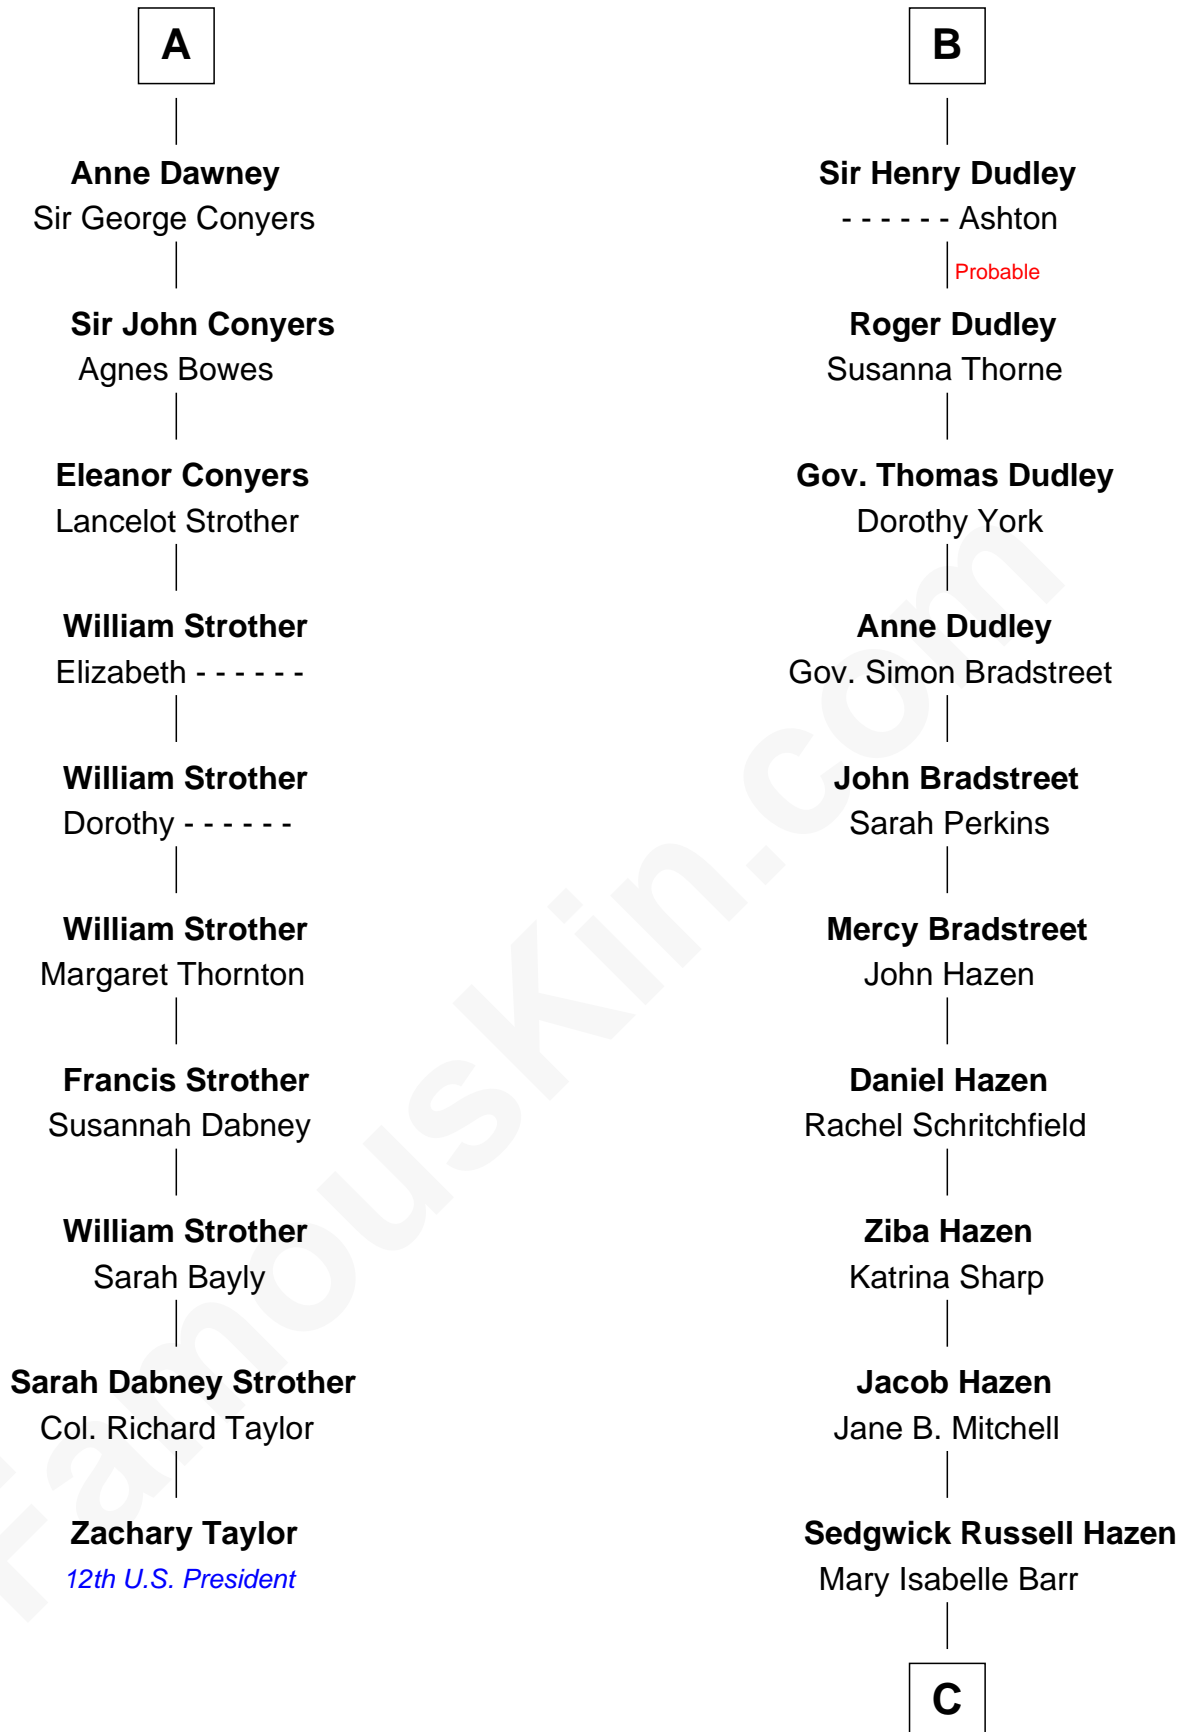

FamousKin.com
Relationship Chart of
Zachary Taylor
12th U.S. President

16th cousin 4 times removed of
J. K. Simmons
TV and Movie Actor

C

Lewis Jacob Hazen

Emma Broaddus Lewis

Ruth Hazen

Col. Ralph Archibald Kimble

Patricia Kimble

Dr. Donald William Simmons

J. K. Simmons

TV and Movie Actor