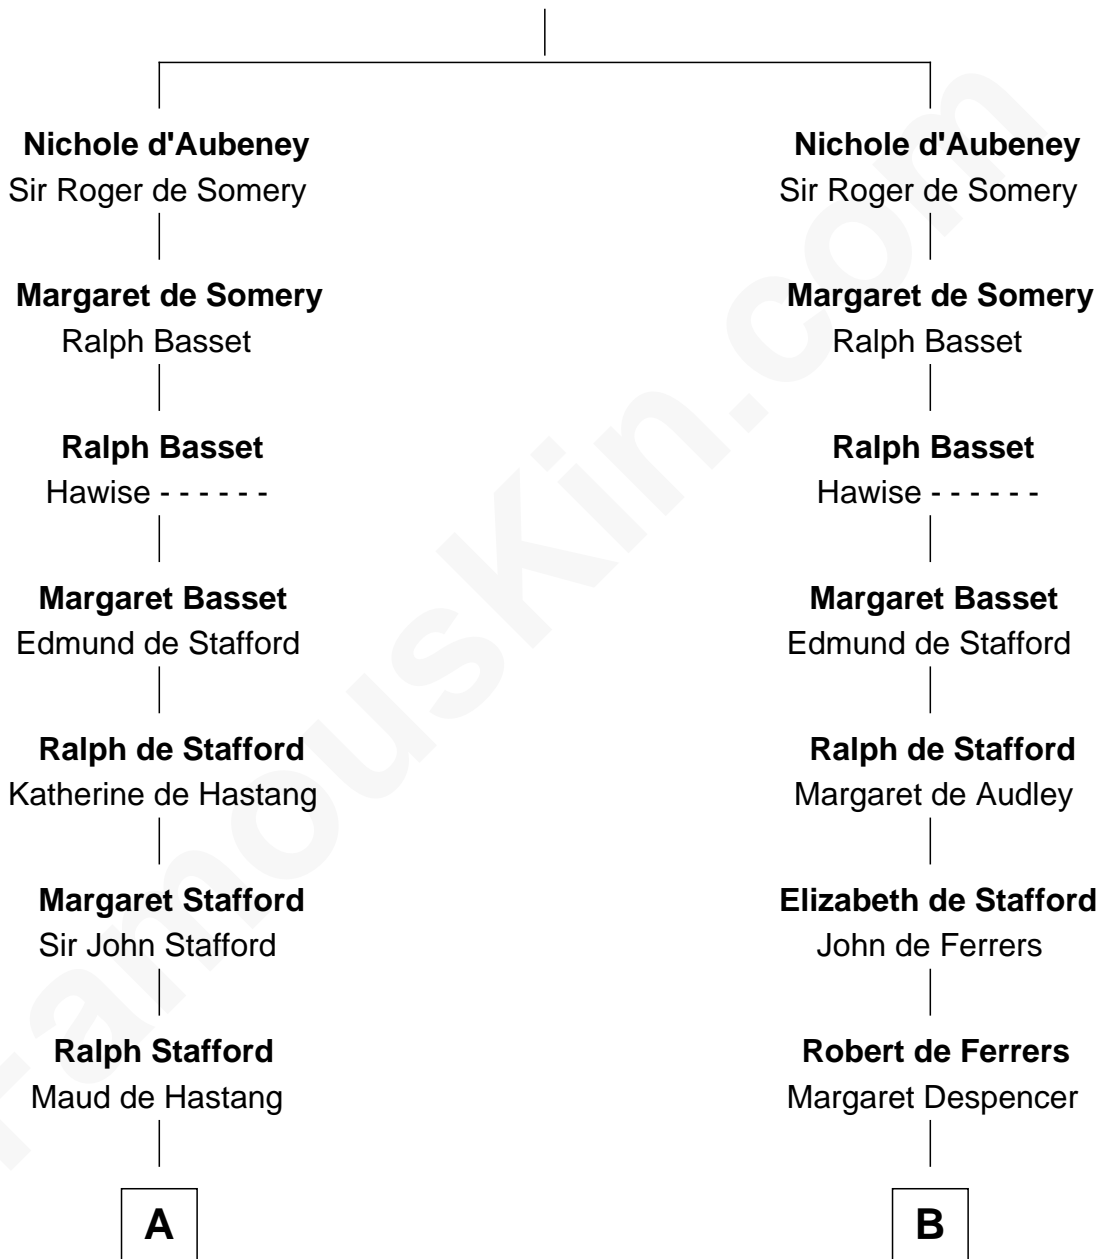

## Relationship Chart of

**Zachary Taylor**

12th U.S. President

21st cousin of

**J. A. Folger**

Founder of Folger Coffee Company

**William d'Aubenev**

Mabel of Chester

**C**

**William Strother**  
Margaret Thornton

**Francis Strother**  
Susannah Dabney

**William Strother**  
Sarah Bayly

**Sarah Dabney Strother**  
Col. Richard Taylor

**Zachary Taylor**  
*12th U.S. President*