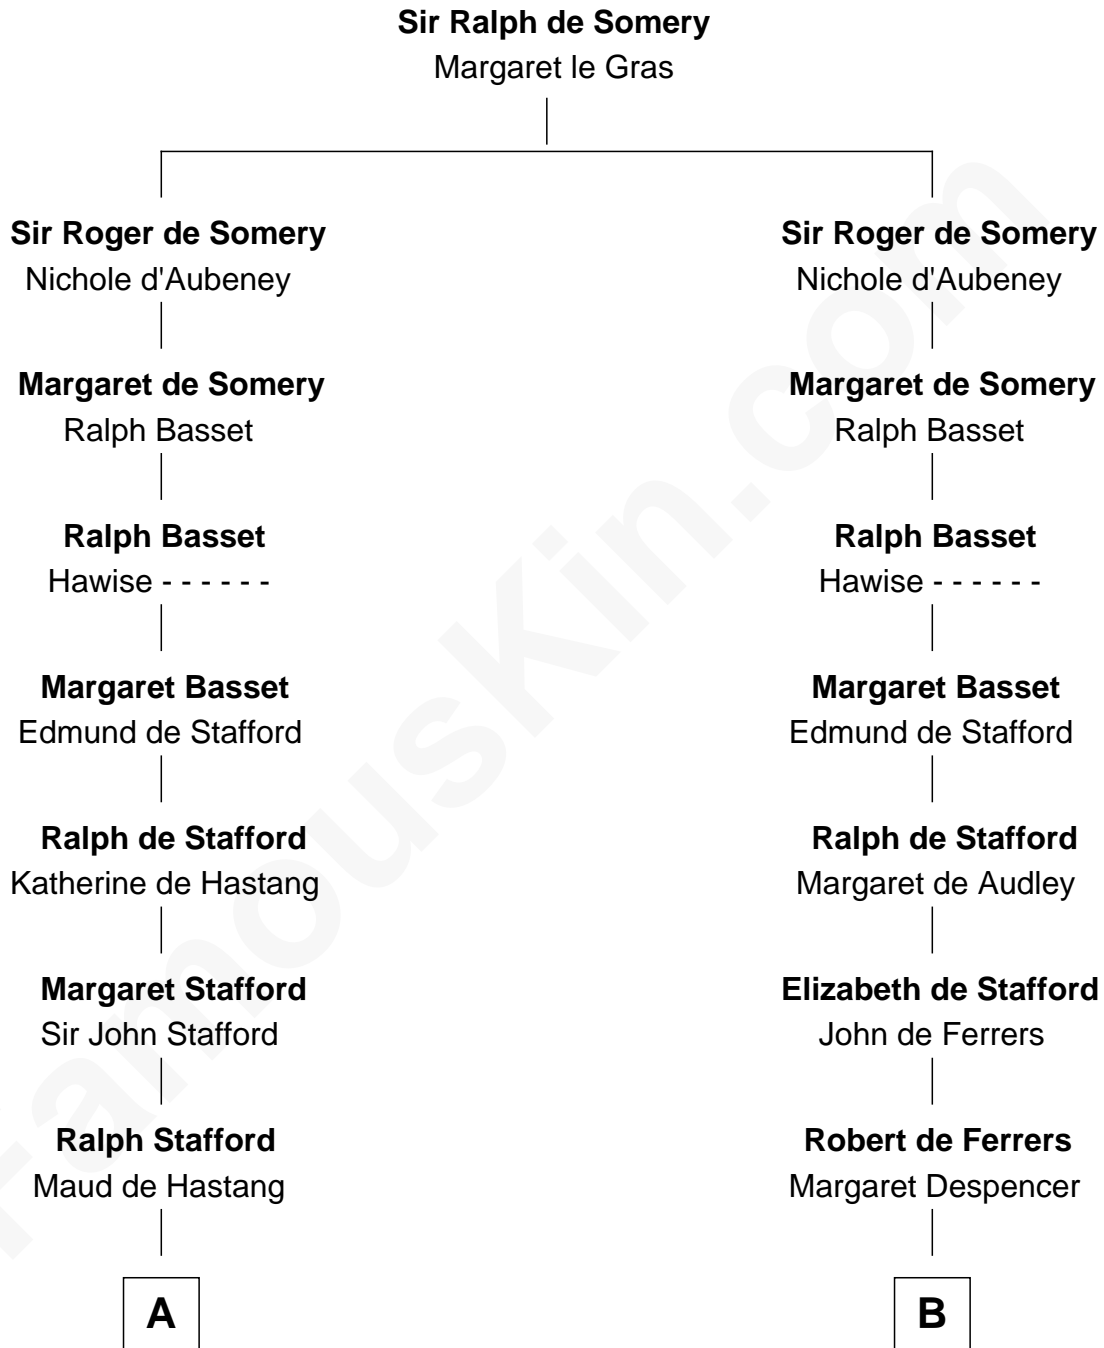

# FamousKin.com Relationship Chart of

**Zachary Taylor**

12th U.S. President

21st cousin of

**J. A. Folger**

Founder of Folger Coffee Company

**C**

**William Strother**  
Margaret Thornton

**Francis Strother**  
Susannah Dabney

**William Strother**  
Sarah Bayly

**Sarah Dabney Strother**  
Col. Richard Taylor

**Zachary Taylor**  
*12th U.S. President*

**D**

**Peleg Slocum**  
Rebecca Bennett