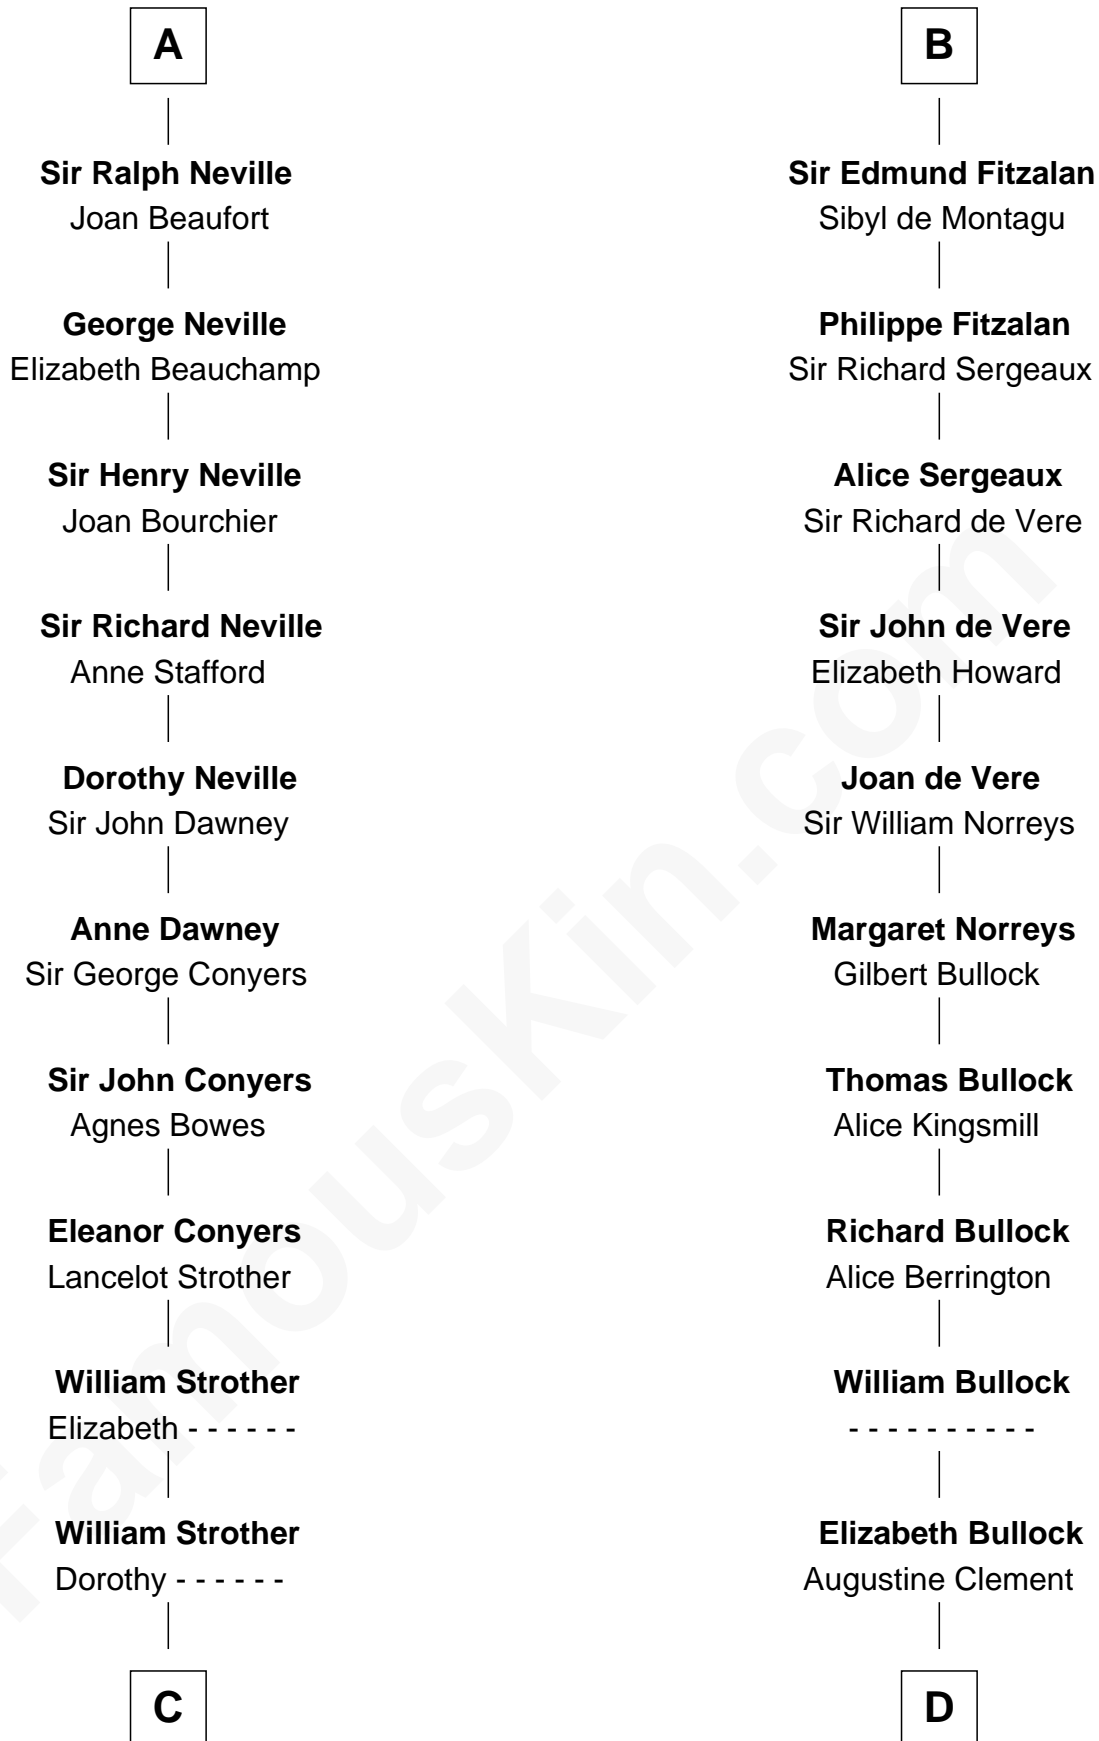

FamousKin.com Relationship Chart of

Zachary Taylor

12th U.S. President

21st cousin of

Samuel Howard

Boston Tea Party Participant

C

William Strother
Margaret Thornton

Francis Strother
Susannah Dabney

William Strother
Sarah Bayly

Sarah Dabney Strother
Col. Richard Taylor

Zachary Taylor
12th U.S. President

D

Elizabeth Clement
William Sumner

Hannah Sumner
John Goffe

William Goffe
Abigail Richardson

Martha Goffe
Ebenezer Howard

Samuel Howard
Boston Tea Party Participant