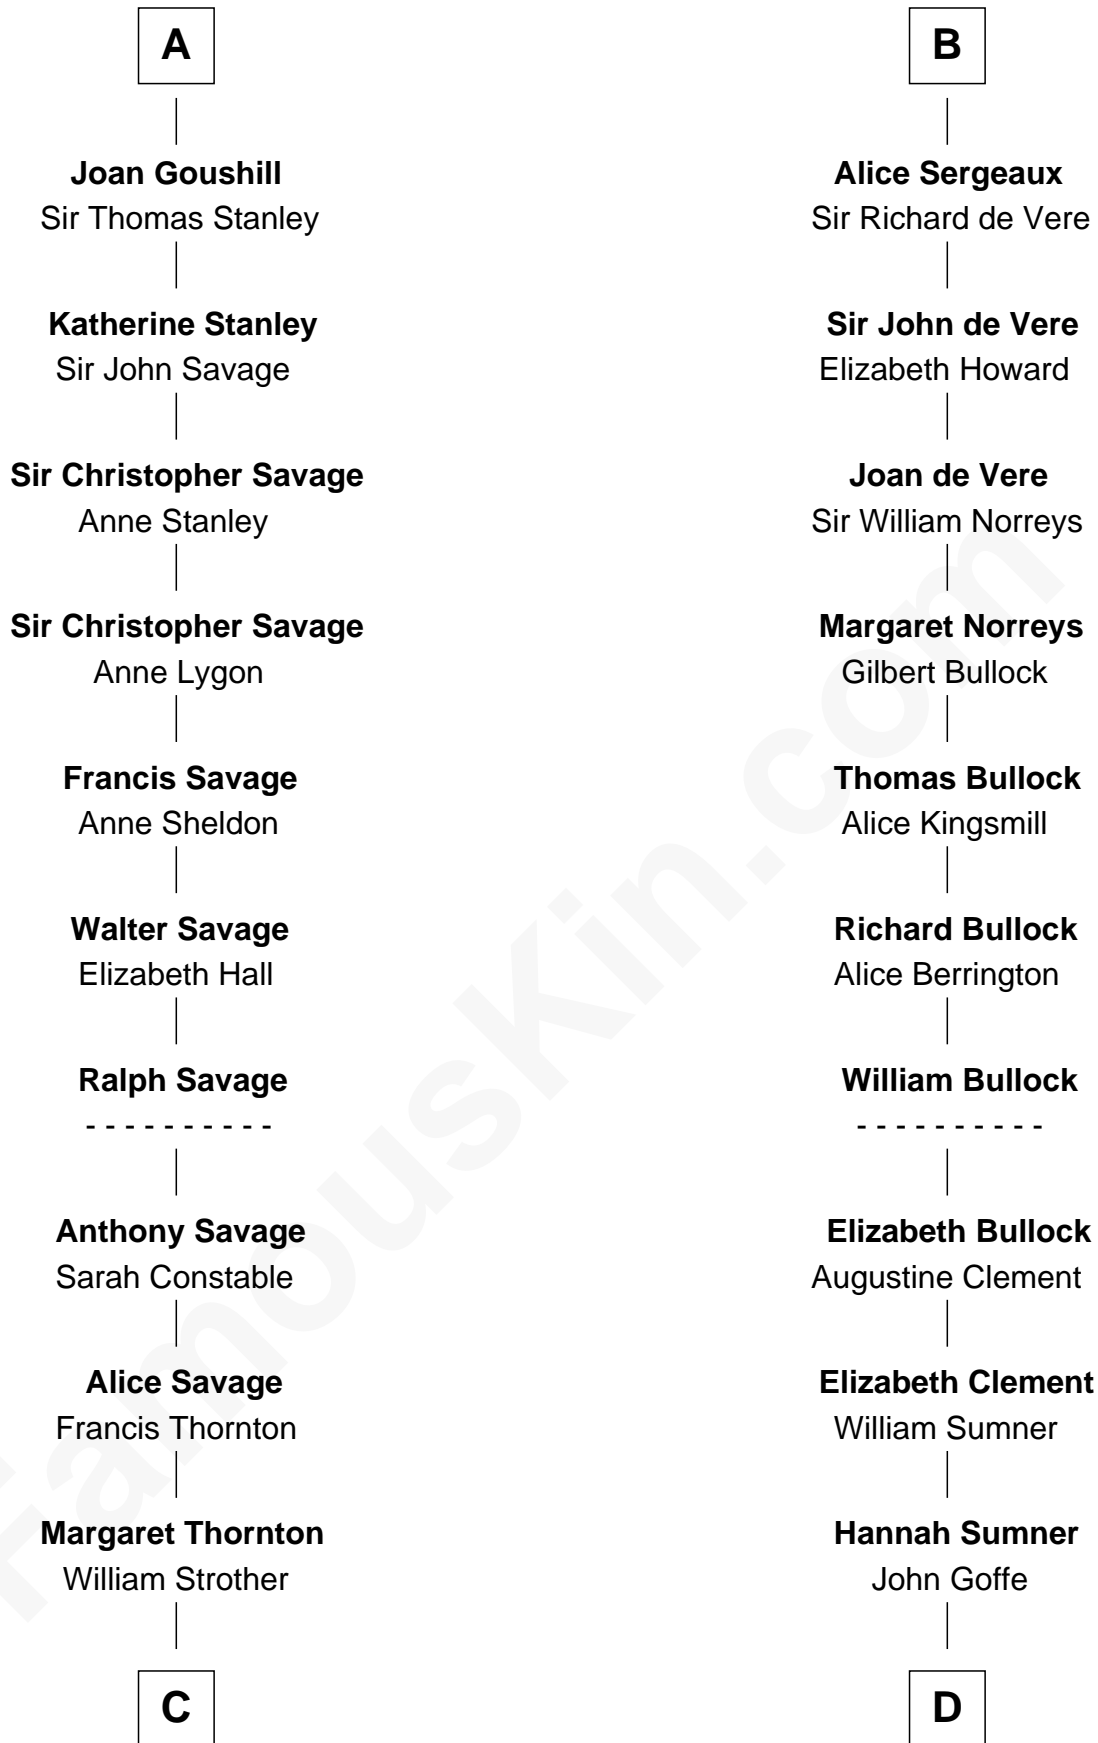

## Relationship Chart of

**Zachary Taylor**

*12th U.S. President*

19th cousin 1 time removed of

**Samuel Howard**

*Boston Tea Party Participant*

**Sir Geoffrey FitzPiers**

Aveline de Clare

**C**

**Francis Strother**  
Susannah Dabney

**William Strother**  
Sarah Bayly

**Sarah Dabney Strother**  
Col. Richard Taylor

**Zachary Taylor**  
*12th U.S. President*

**D**

**William Goffe**  
Abigail Richardson