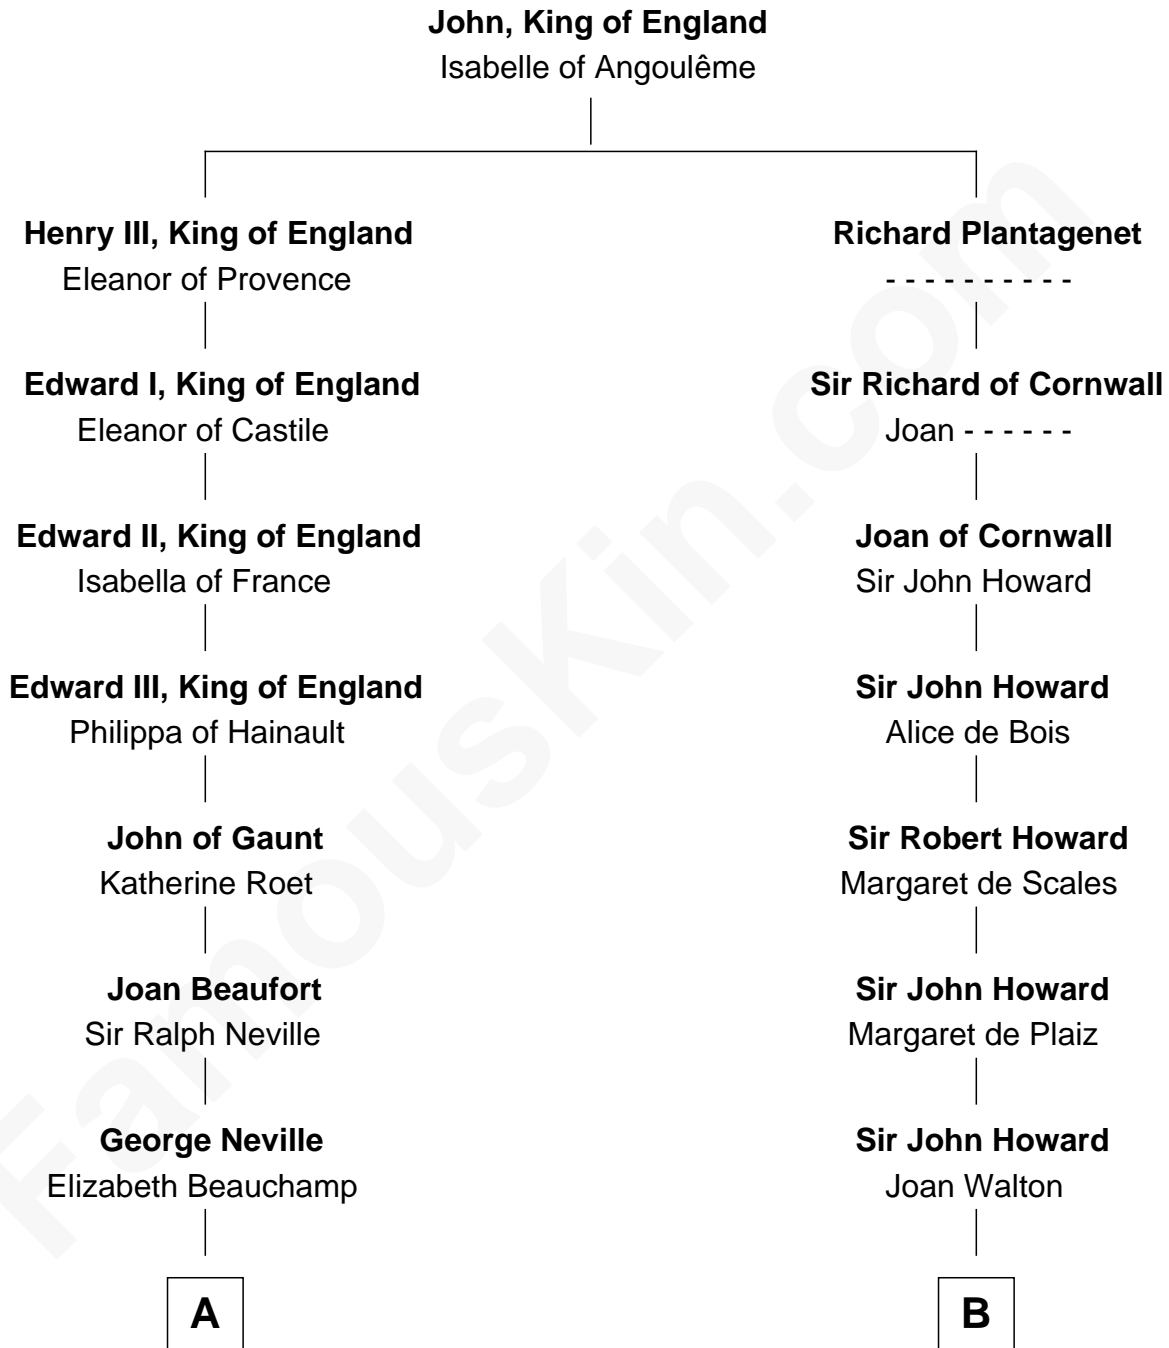

FamousKin.com

Relationship Chart of

Zachary Taylor

12th U.S. President

18th cousin 1 time removed of

Samuel Howard

Boston Tea Party Participant

FamousKin.com