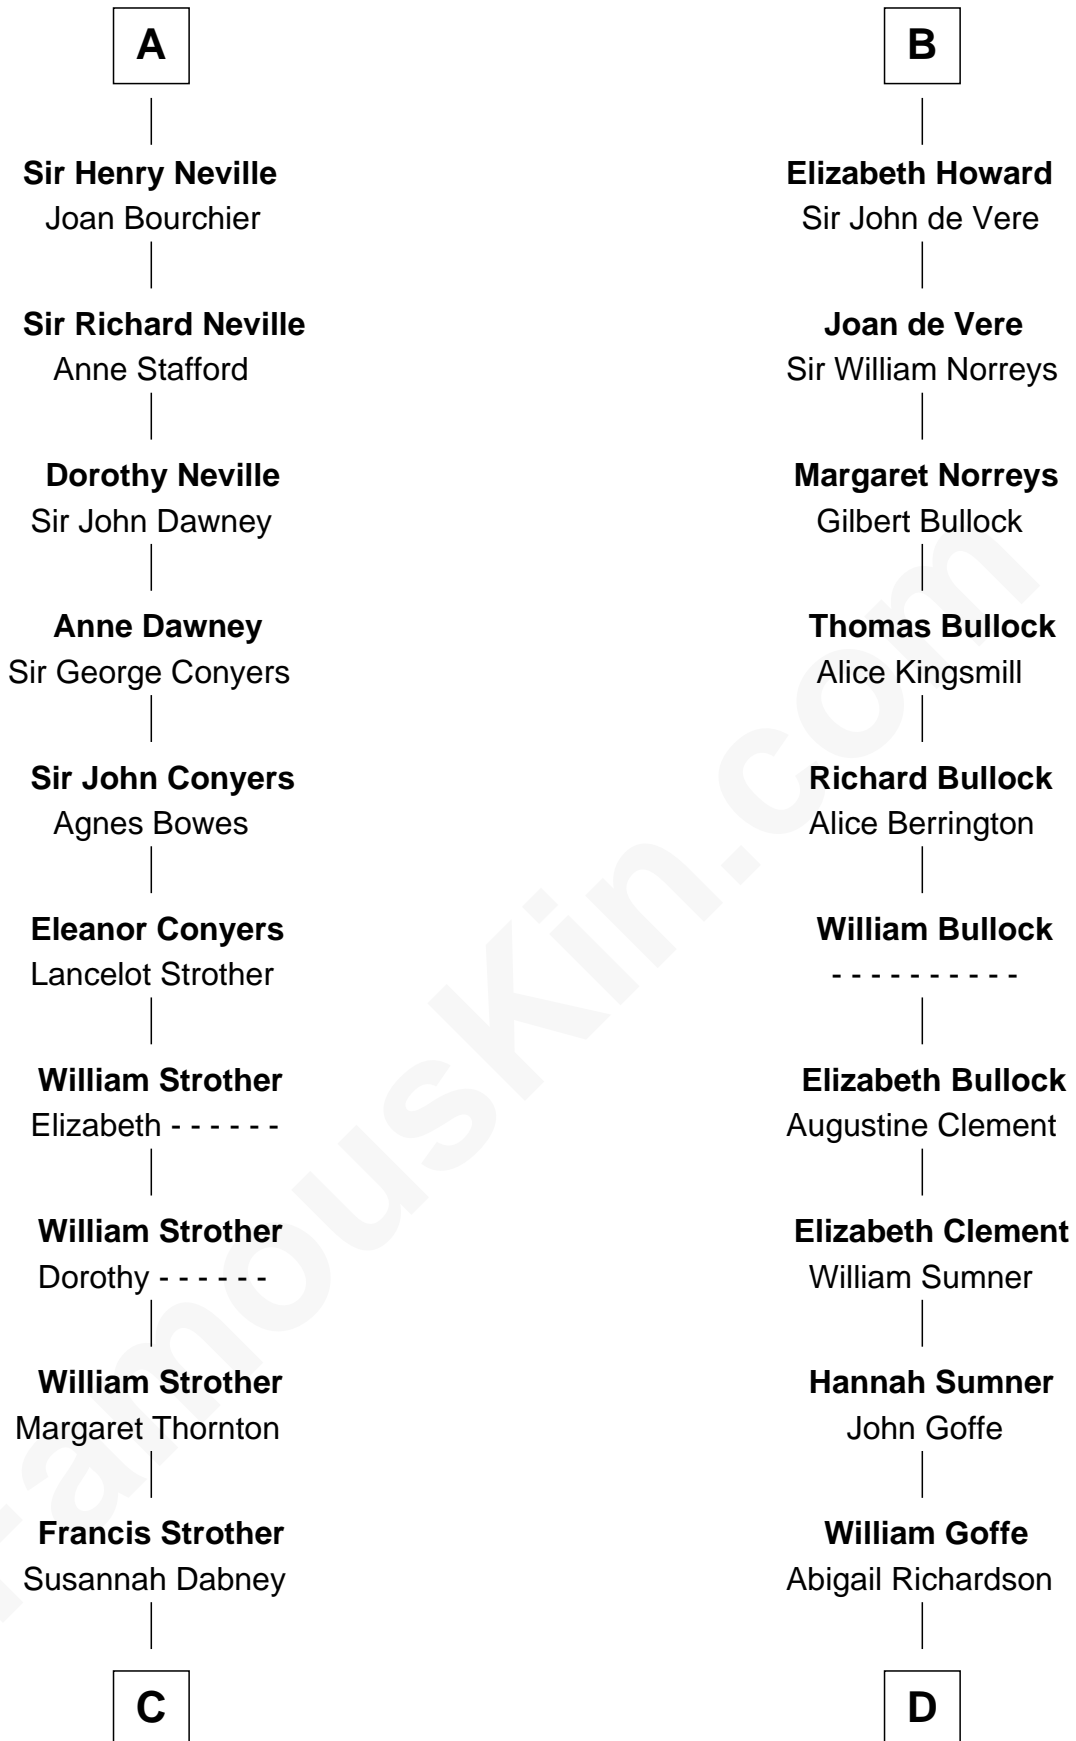

FamousKin.com

Relationship Chart of

Zachary Taylor

12th U.S. President

18th cousin 1 time removed of

Samuel Howard

Boston Tea Party Participant

FamousKin.com