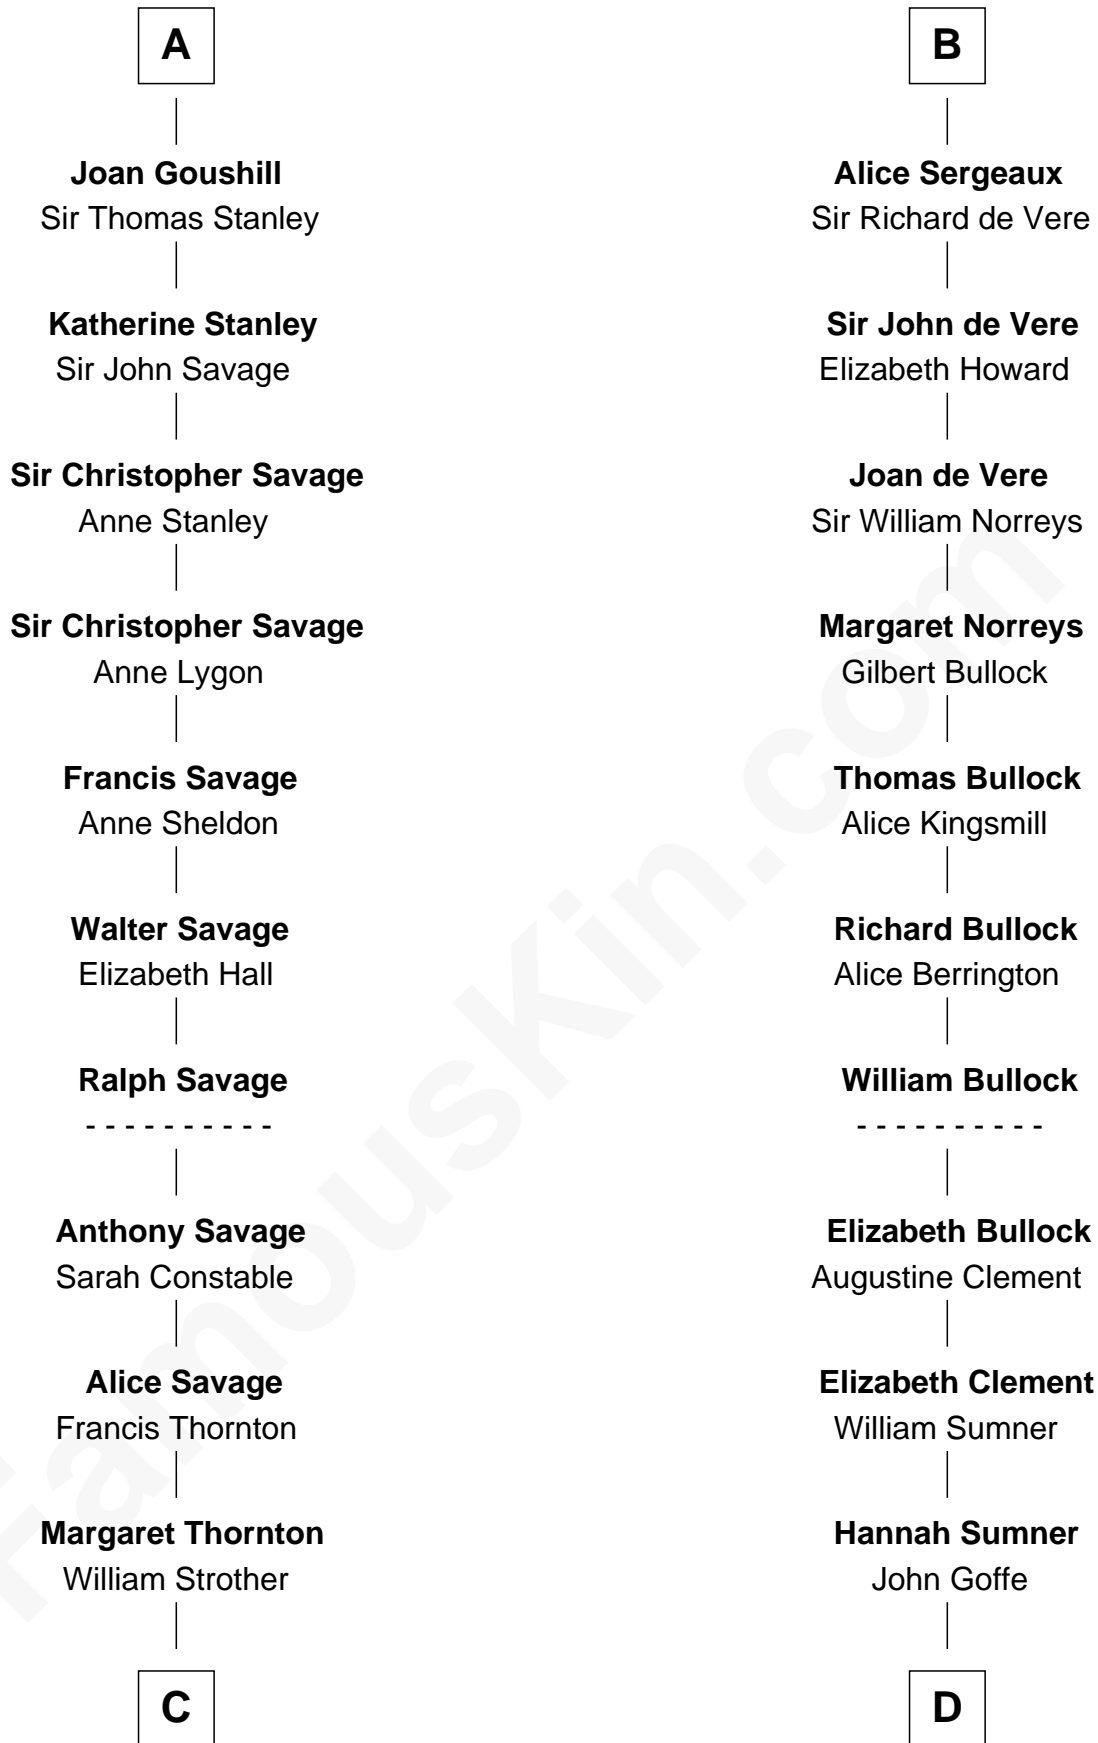

FamousKin.com Relationship Chart of

Zachary Taylor

12th U.S. President

19th cousin 1 time removed of

Samuel Howard

Boston Tea Party Participant

Hugh le Bigod

Maud Marshal

C

Francis Strother
Susannah Dabney

William Strother
Sarah Bayly

Sarah Dabney Strother
Col. Richard Taylor

Zachary Taylor
12th U.S. President

D

William Goffe
Abigail Richardson

Martha Goffe
Ebenezer Howard

Samuel Howard
Boston Tea Party Participant

FamousKin.com