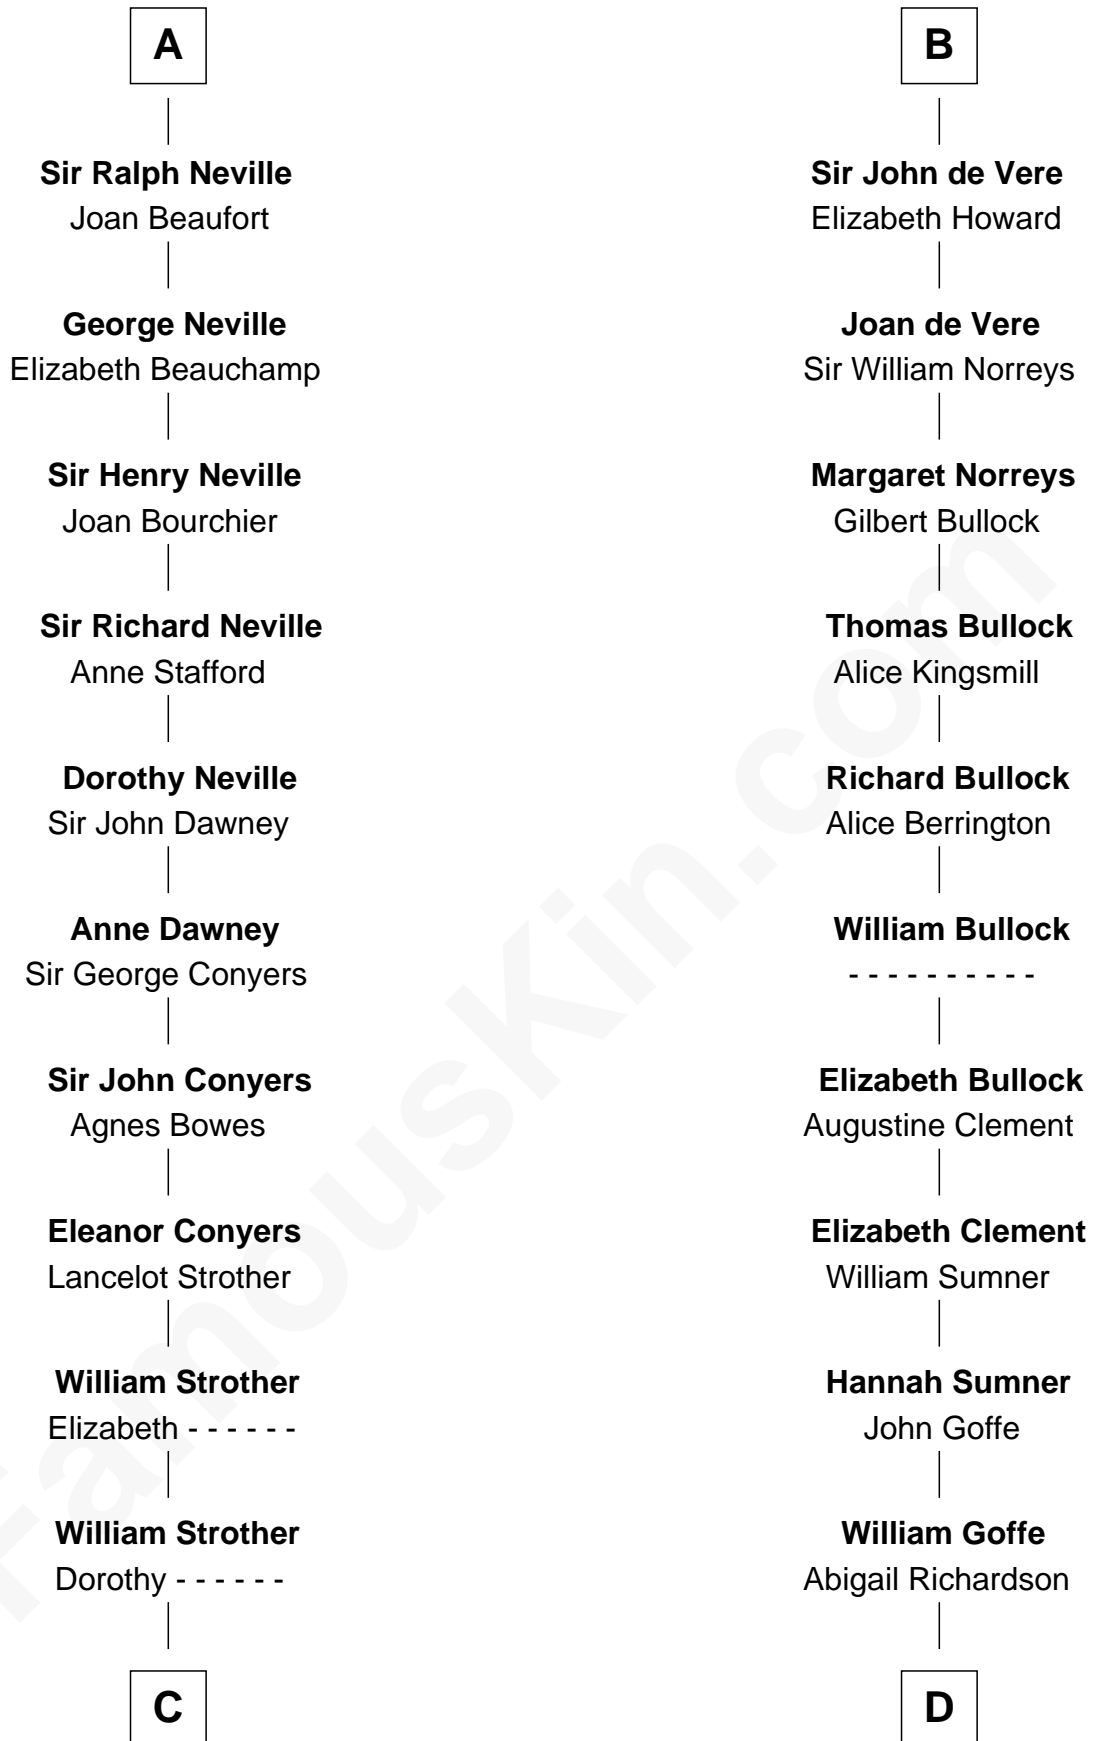

FamousKin.com
Relationship Chart of
Zachary Taylor
12th U.S. President

18th cousin 3 times removed of

Samuel Howard
Boston Tea Party Participant

C

William Strother
Margaret Thornton

Francis Strother
Susannah Dabney

William Strother
Sarah Bayly

Sarah Dabney Strother
Col. Richard Taylor

Zachary Taylor
12th U.S. President

D

Martha Goffe
Ebenezer Howard

Samuel Howard
Boston Tea Party Participant

FamousKin.com