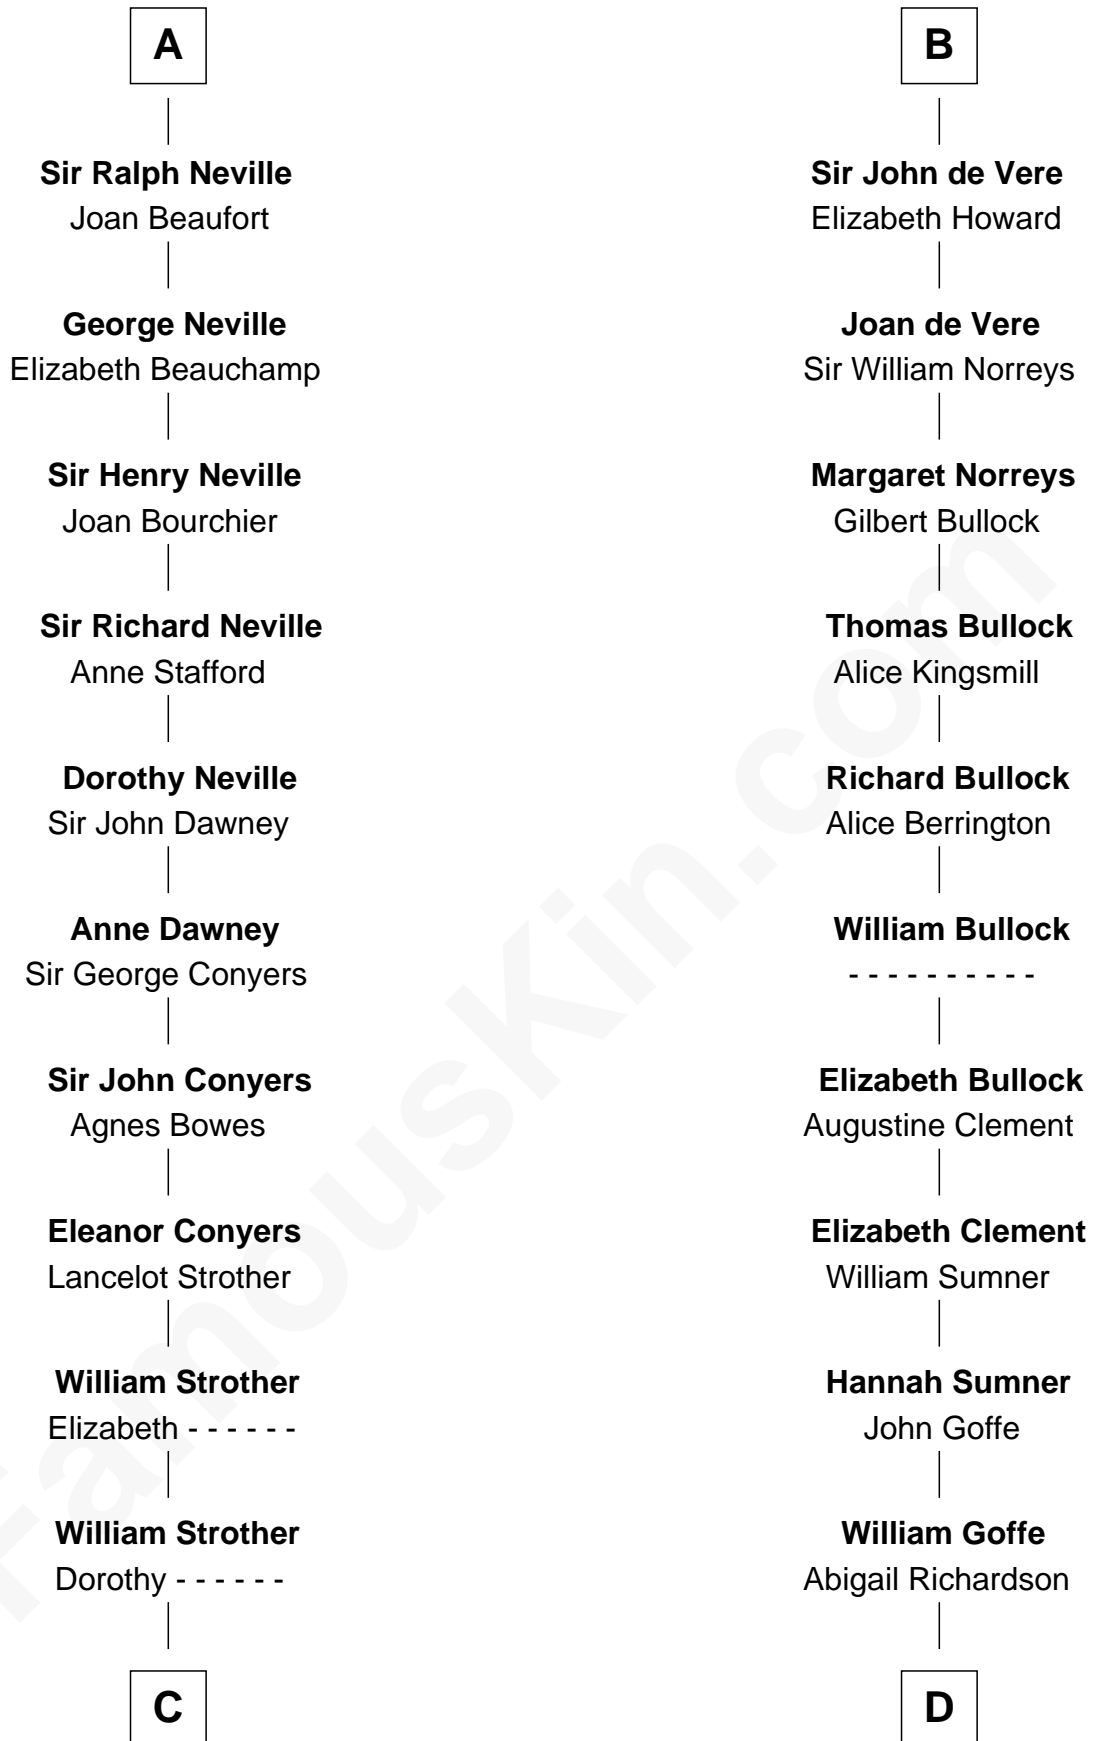

# FamousKin.com Relationship Chart of

**Zachary Taylor**

*12th U.S. President*

18th cousin 3 times removed of

**Samuel Howard**

*Boston Tea Party Participant*

**Robert de Quincy**

Orabel FitzNess

**Sir Saher IV de Quincy**

Margaret de Beaumont

**Sir Roger de Quincy**

Helen of Galloway

**Ellen de Quincy**

Alan la Zouche

**Margery la Zouche**

Robert FitzRoger

Maud de Badlesmere

**Aubrey de Vere**

Alice FitzWalter

**Sir Richard de Vere**

Alice Sergeaux

**B**

**C**

**William Strother**  
Margaret Thornton

**Francis Strother**  
Susannah Dabney

**William Strother**  
Sarah Bayly

**Sarah Dabney Strother**  
Col. Richard Taylor

**Zachary Taylor**  
*12th U.S. President*

**D**

**Martha Goffe**  
Ebenezer Howard