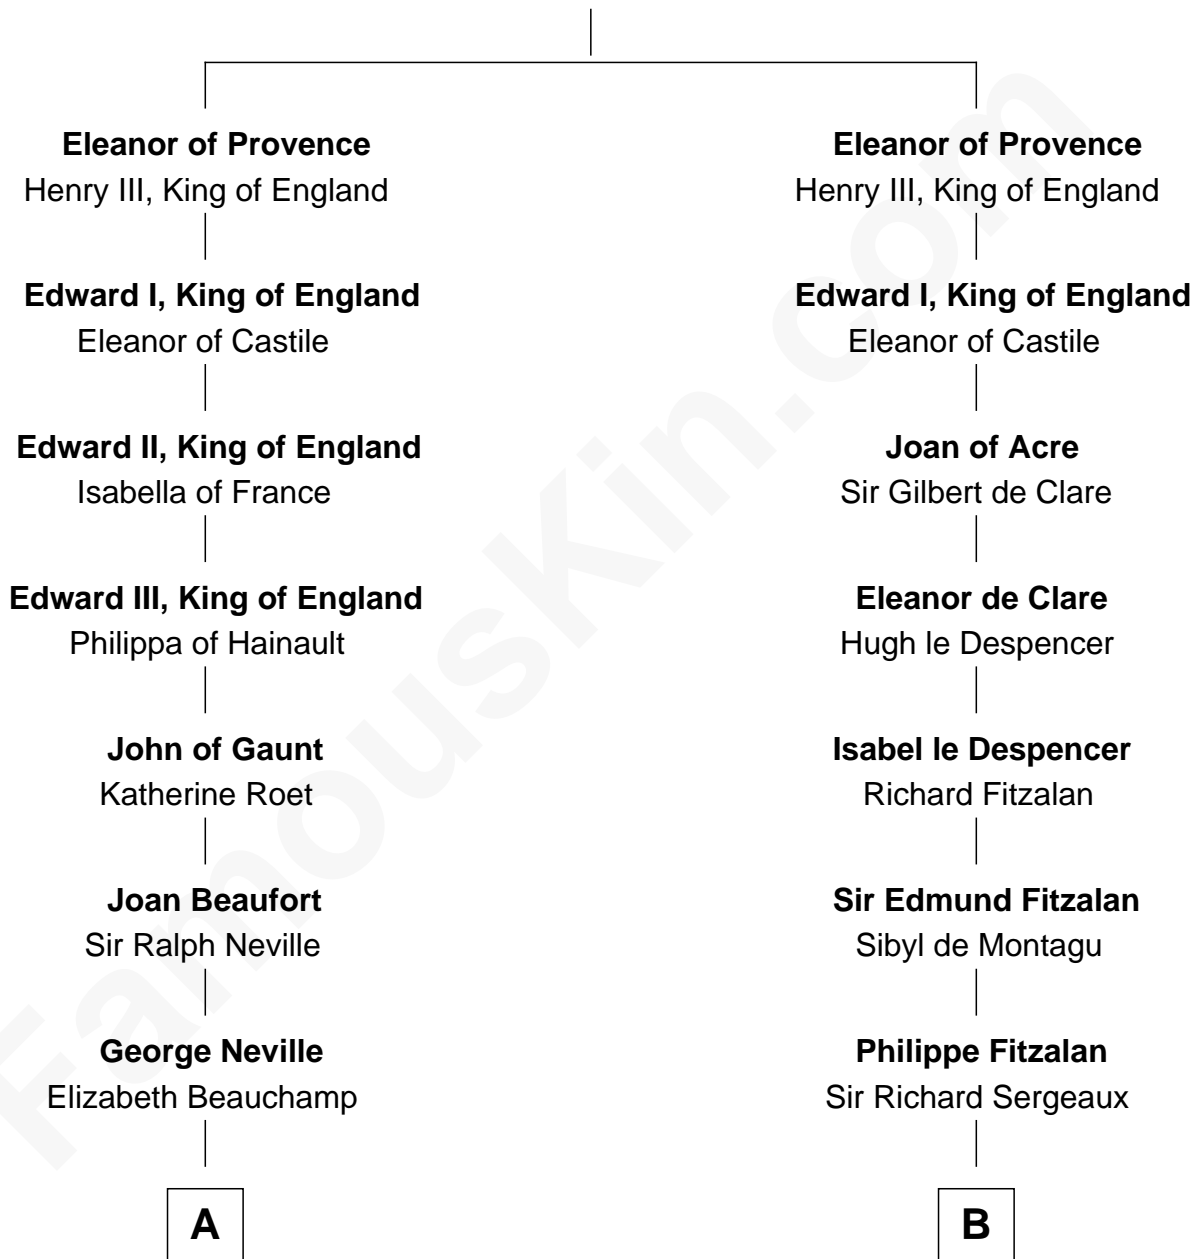

# FamousKin.com

## Relationship Chart of

**Zachary Taylor**

12th U.S. President

19th cousin of

**Samuel Howard**

Boston Tea Party Participant

**Ramon Berenguer IV of Provence**

Beatrice of Savoy

**C**

**William Strother**

Sarah Bayly

**Sarah Dabney Strother**

Col. Richard Taylor

**Zachary Taylor**

*12th U.S. President*

**D**