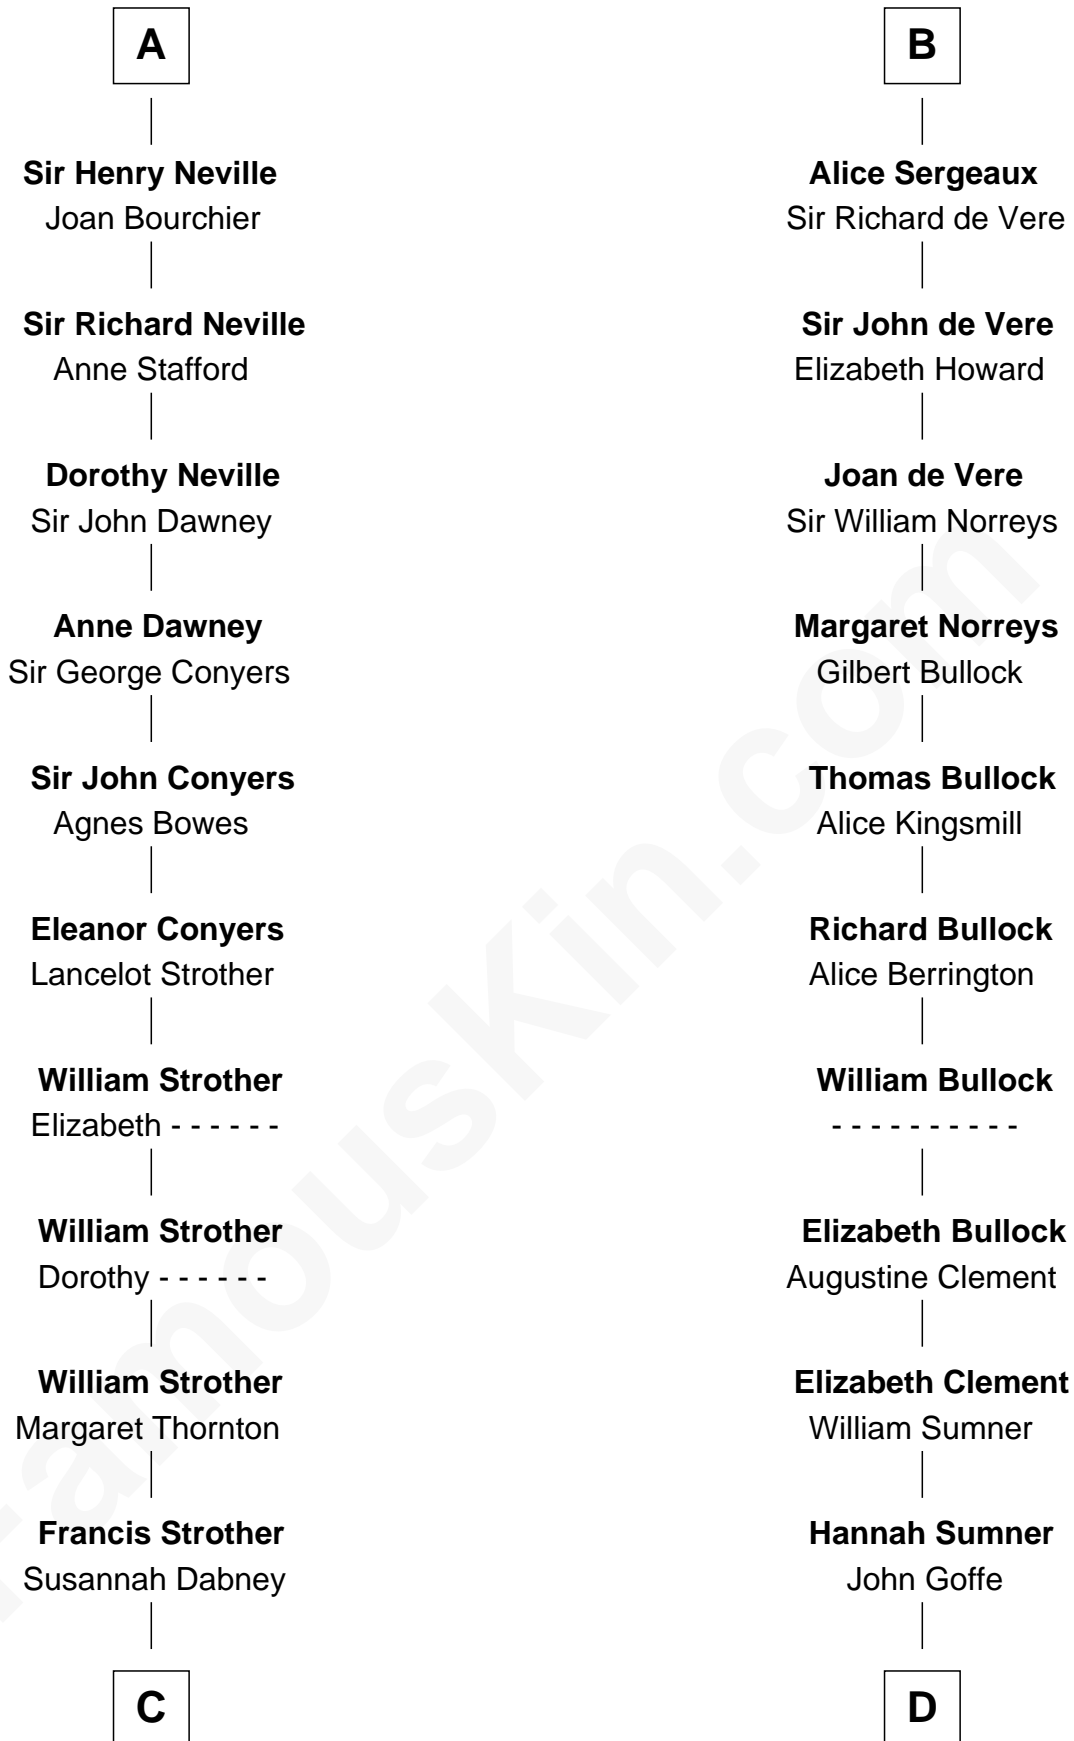

## Relationship Chart of

**Zachary Taylor**

12th U.S. President

19th cousin of

**Samuel Howard**

Boston Tea Party Participant

**Ramon Berenguer IV of Provence**

Beatrice of Savoy

**C**

**William Strother**

Sarah Bayly

**Sarah Dabney Strother**

Col. Richard Taylor

**Zachary Taylor**

*12th U.S. President*

**D**