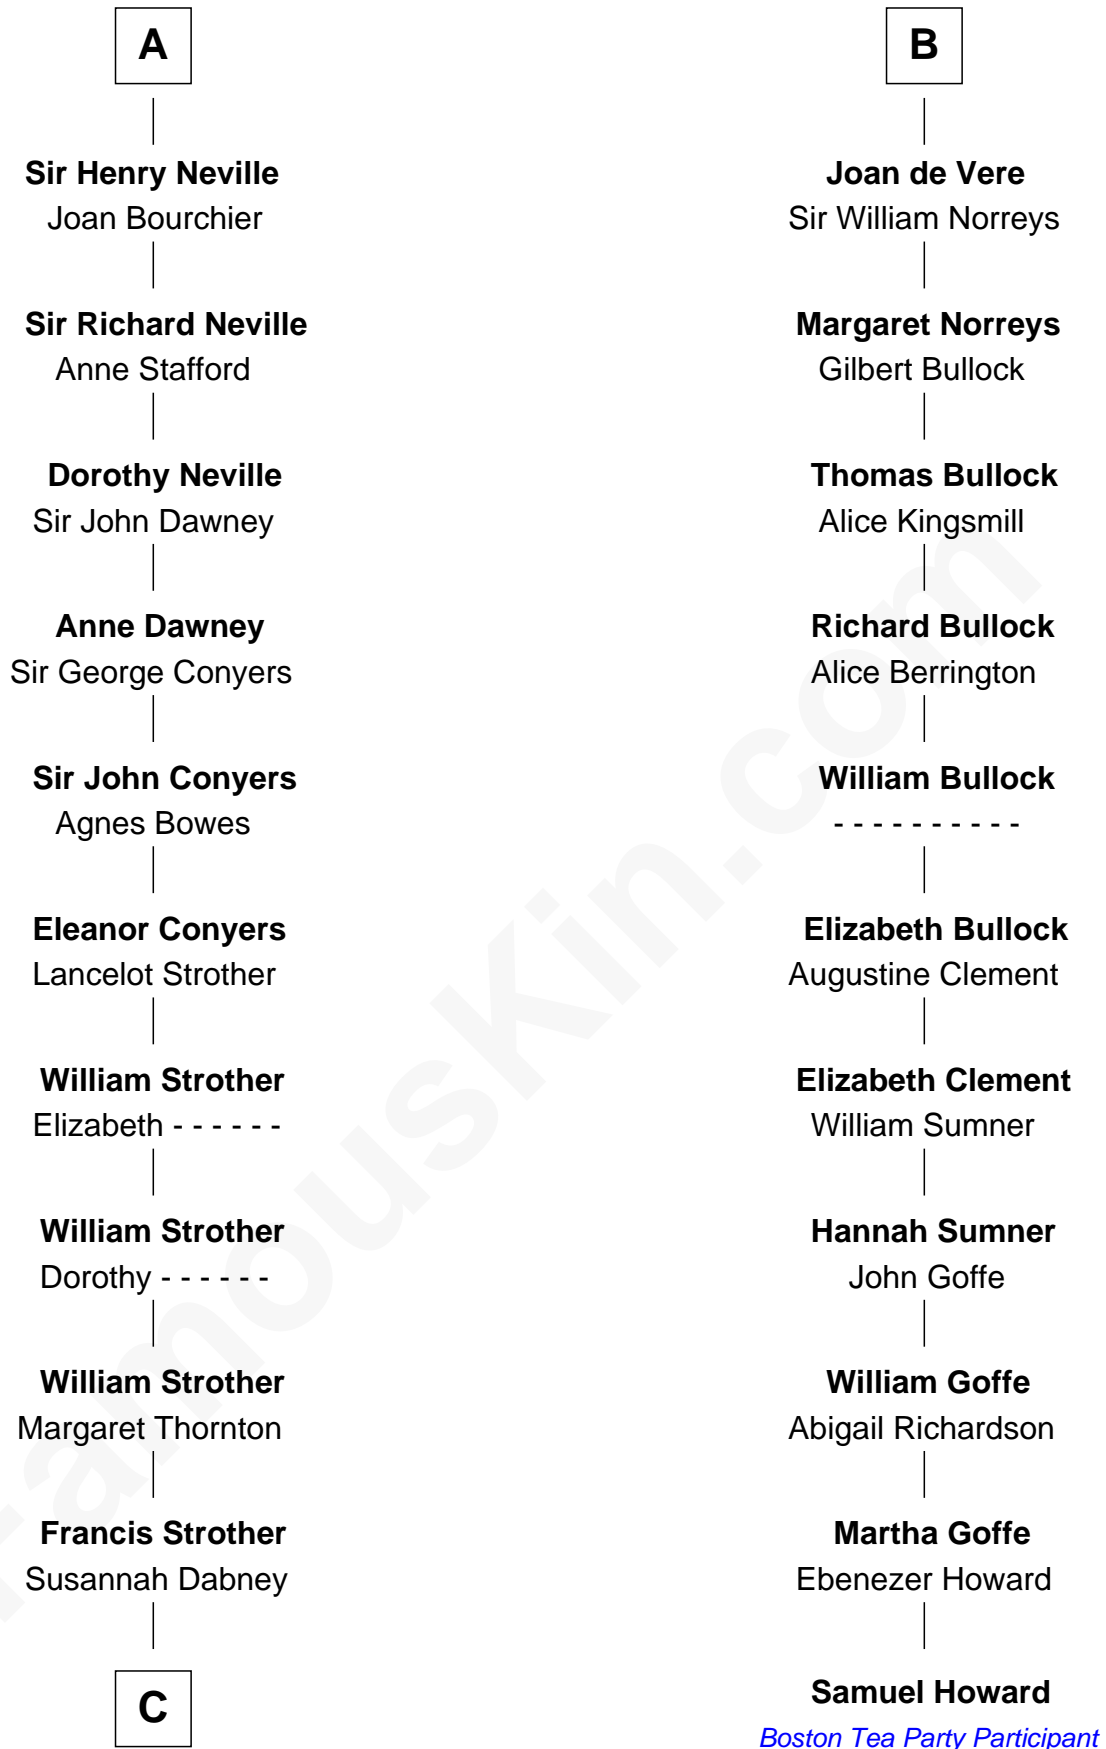

FamousKin.com
Relationship Chart of
Zachary Taylor
12th U.S. President

17th cousin 2 times removed of

Samuel Howard
Boston Tea Party Participant

Sir William Longespee
 Ela of Salisbury

C

William Strother

Sarah Bayly

Sarah Dabney Strother

Col. Richard Taylor

Zachary Taylor

12th U.S. President

FamousKin.com