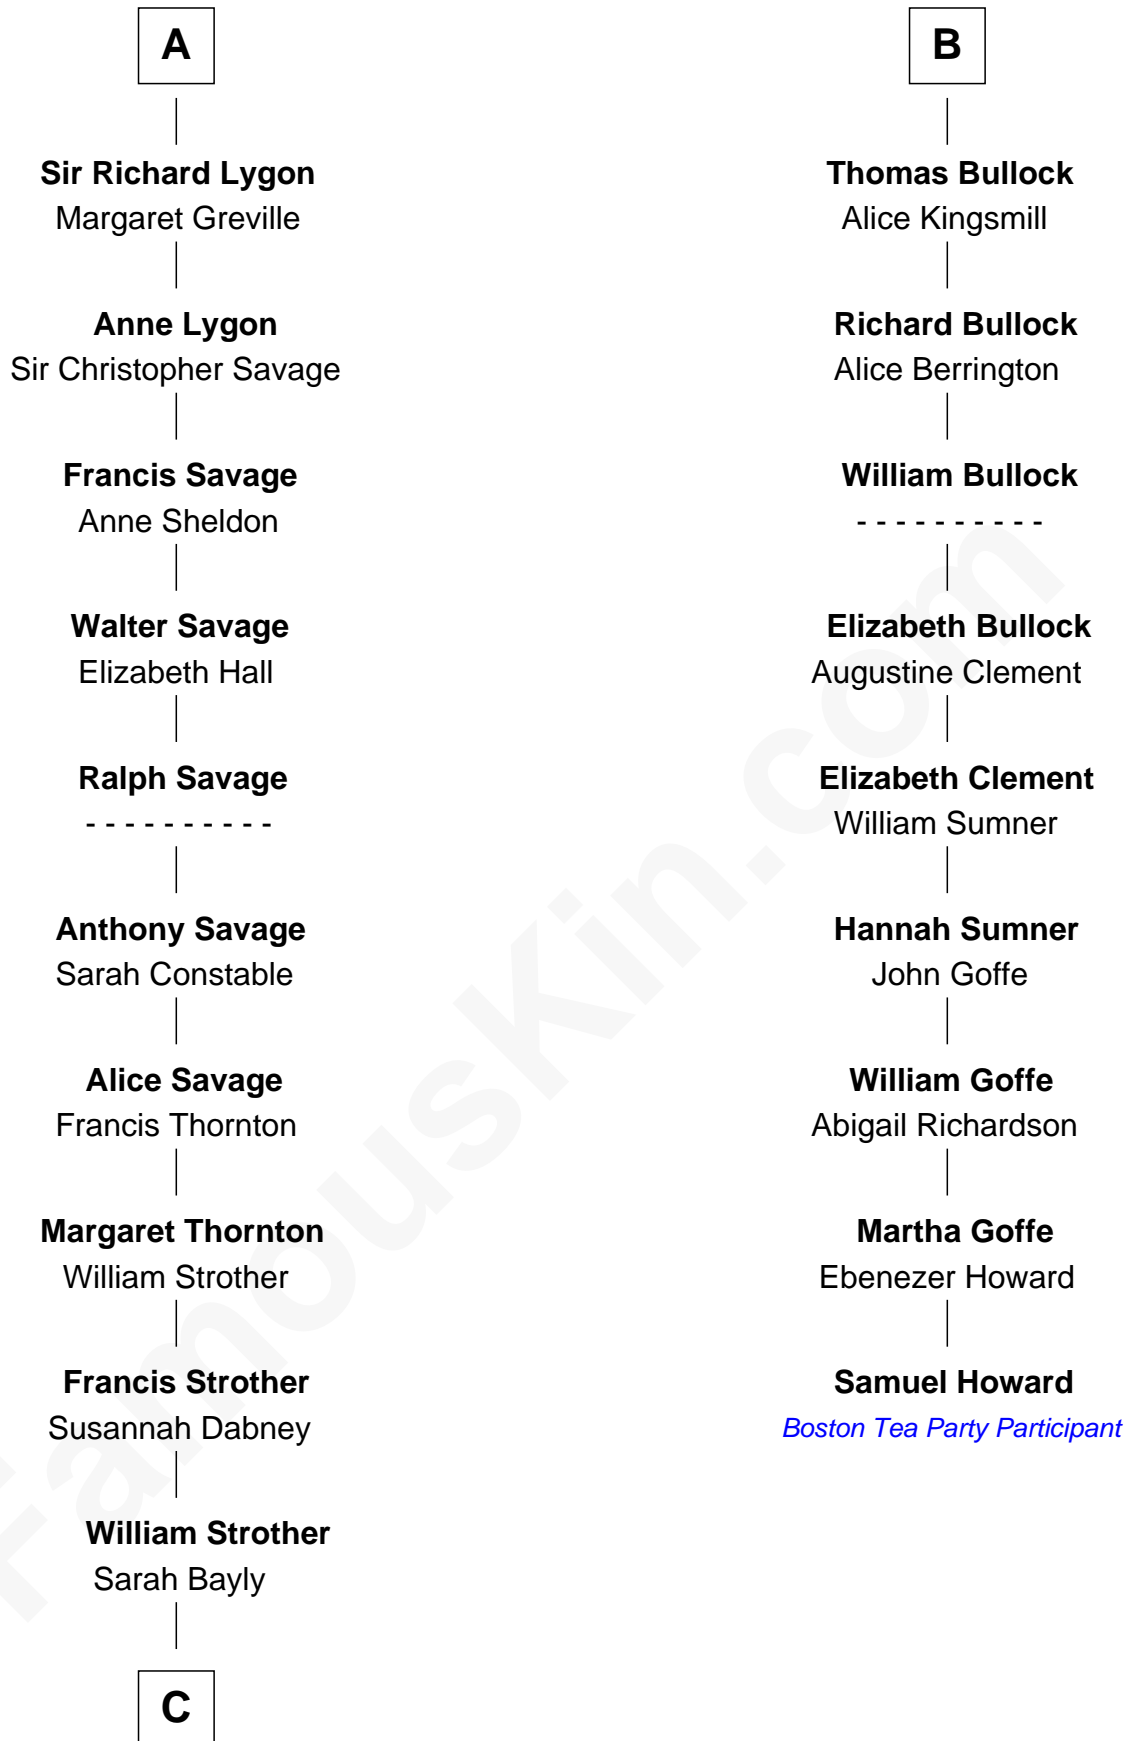

FamousKin.com
Relationship Chart of
Zachary Taylor
12th U.S. President

15th cousin 3 times removed of

Samuel Howard
Boston Tea Party Participant

C

|
Sarah Dabney Strother

Col. Richard Taylor

|
Zachary Taylor

12th U.S. President

FamousKin.com