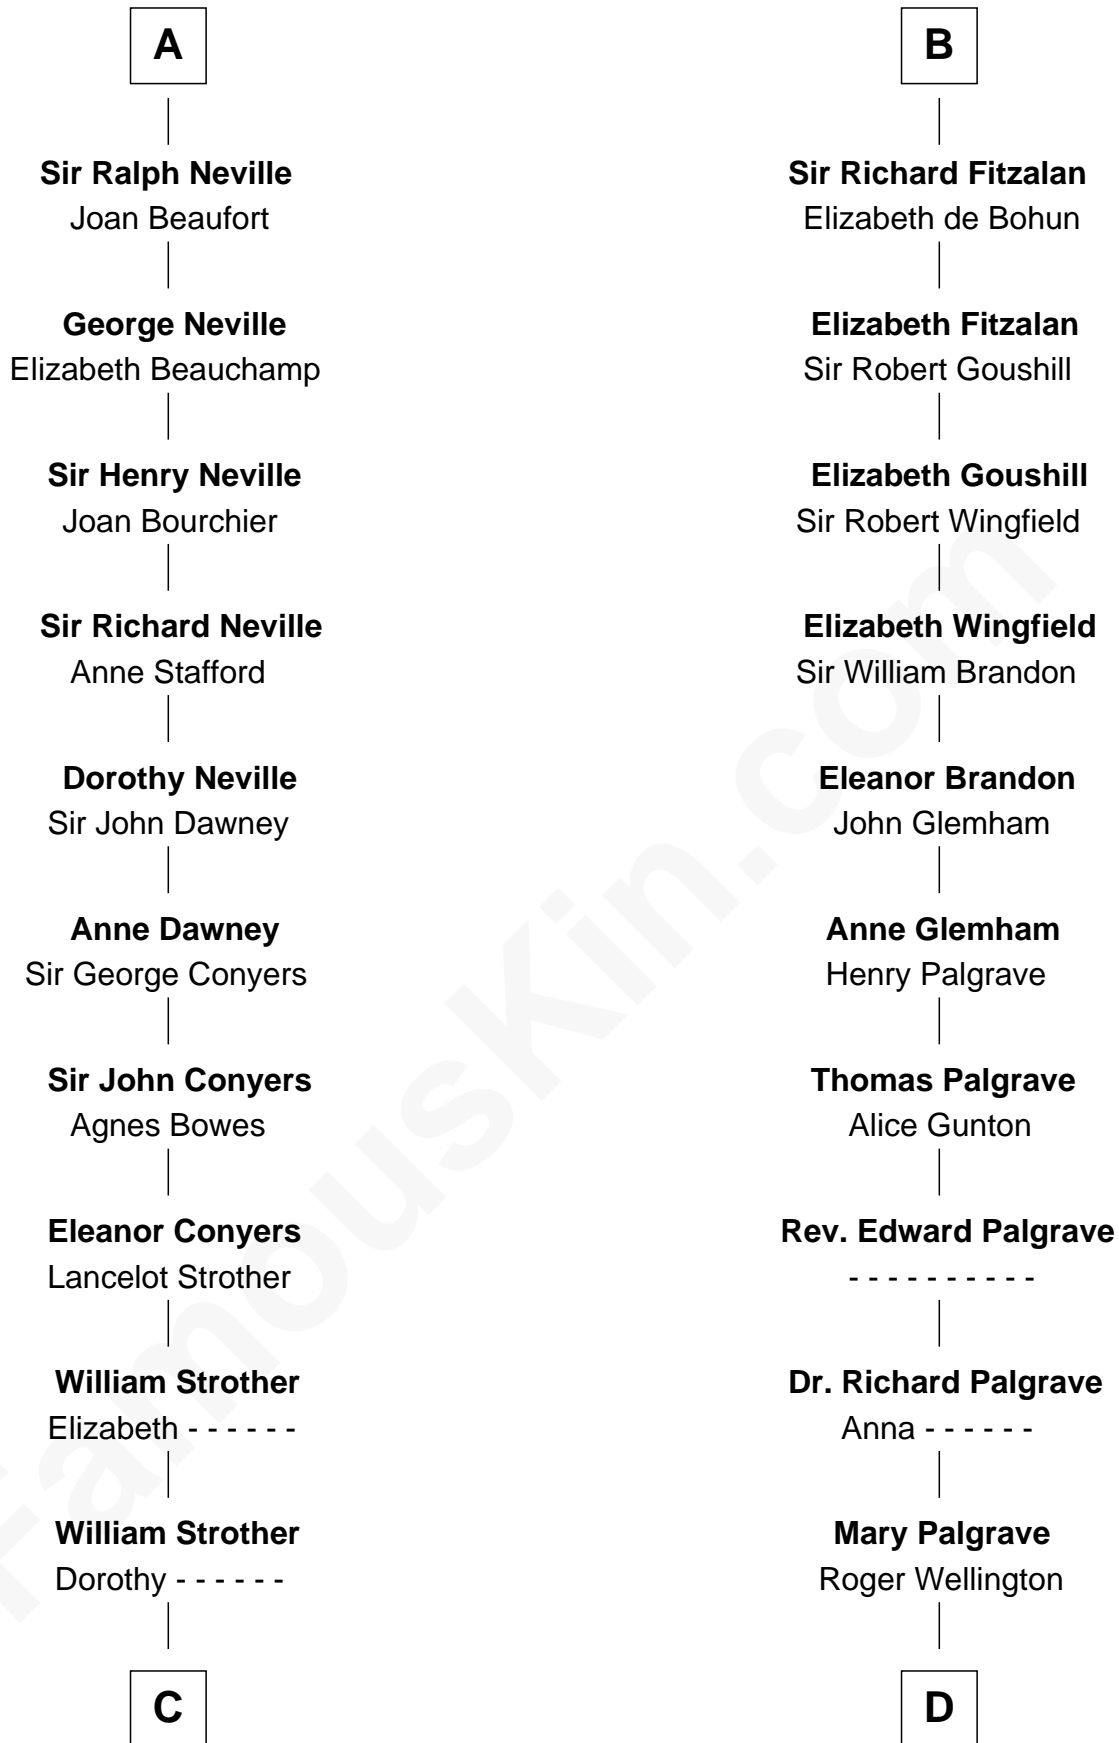

# FamousKin.com Relationship Chart of

**Zachary Taylor**

*12th U.S. President*

21st cousin of

**Eli Whitney**

*Inventor of the Cotton Gin*

**Roger Bigod**  
Juliana de Vere

**C**

**William Strother**  
Margaret Thornton

**Francis Strother**  
Susannah Dabney

**William Strother**  
Sarah Bayly

**Sarah Dabney Strother**  
Col. Richard Taylor

**Zachary Taylor**  
*12th U.S. President*

**D**

**Benjamin Wellington**  
Elizabeth Sweetman

**Elizabeth Wellington**  
John Fay

**Benjamin Fay**  
Martha Miles

**Elizabeth Fay**  
Eli Whitney

**Eli Whitney**  
*Inventor of the Cotton Gin*