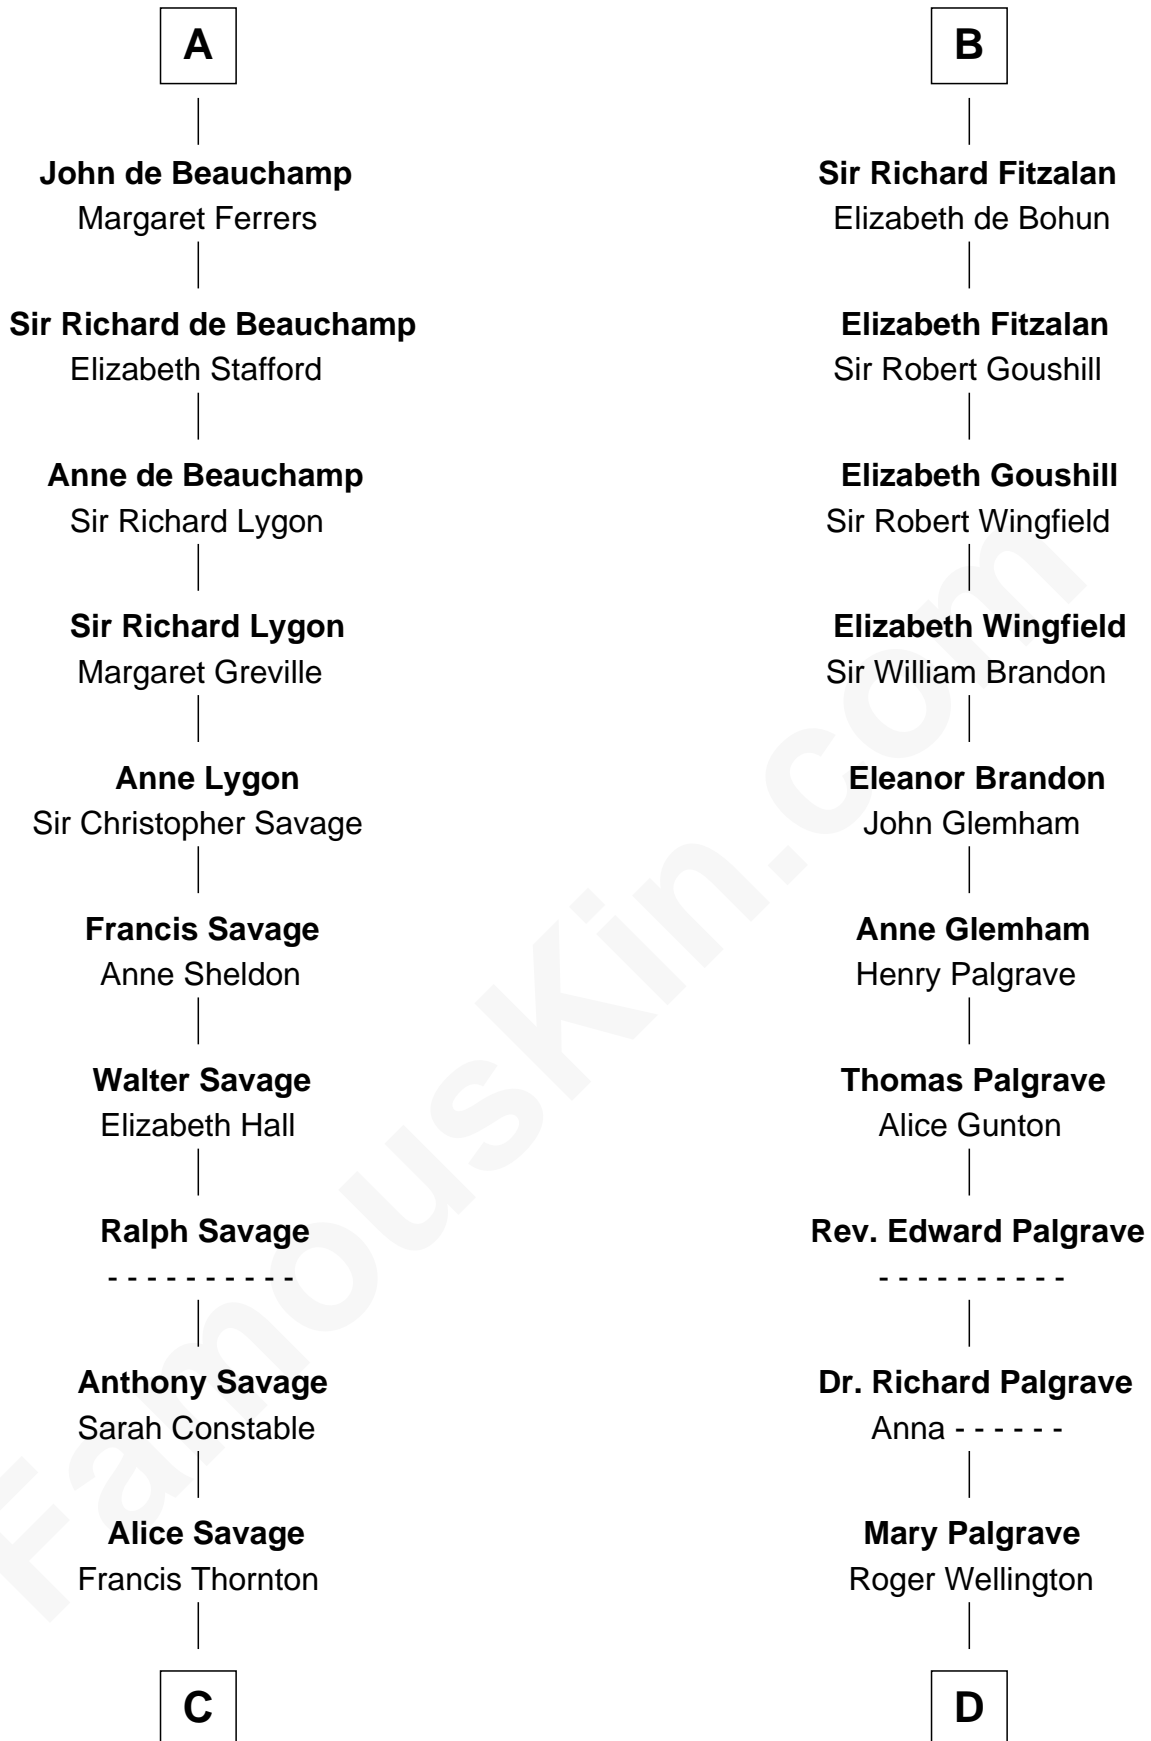

FamousKin.com Relationship Chart of

Zachary Taylor

12th U.S. President

21st cousin of

Eli Whitney

Inventor of the Cotton Gin

William Mauduit

Isabel de St. Liz

C

Margaret Thornton

William Strother

Francis Strother

Susannah Dabney

William Strother

Sarah Bayly

Sarah Dabney Strother

Col. Richard Taylor

Zachary Taylor

12th U.S. President

D

Benjamin Wellington

Elizabeth Sweetman

Elizabeth Wellington

John Fay