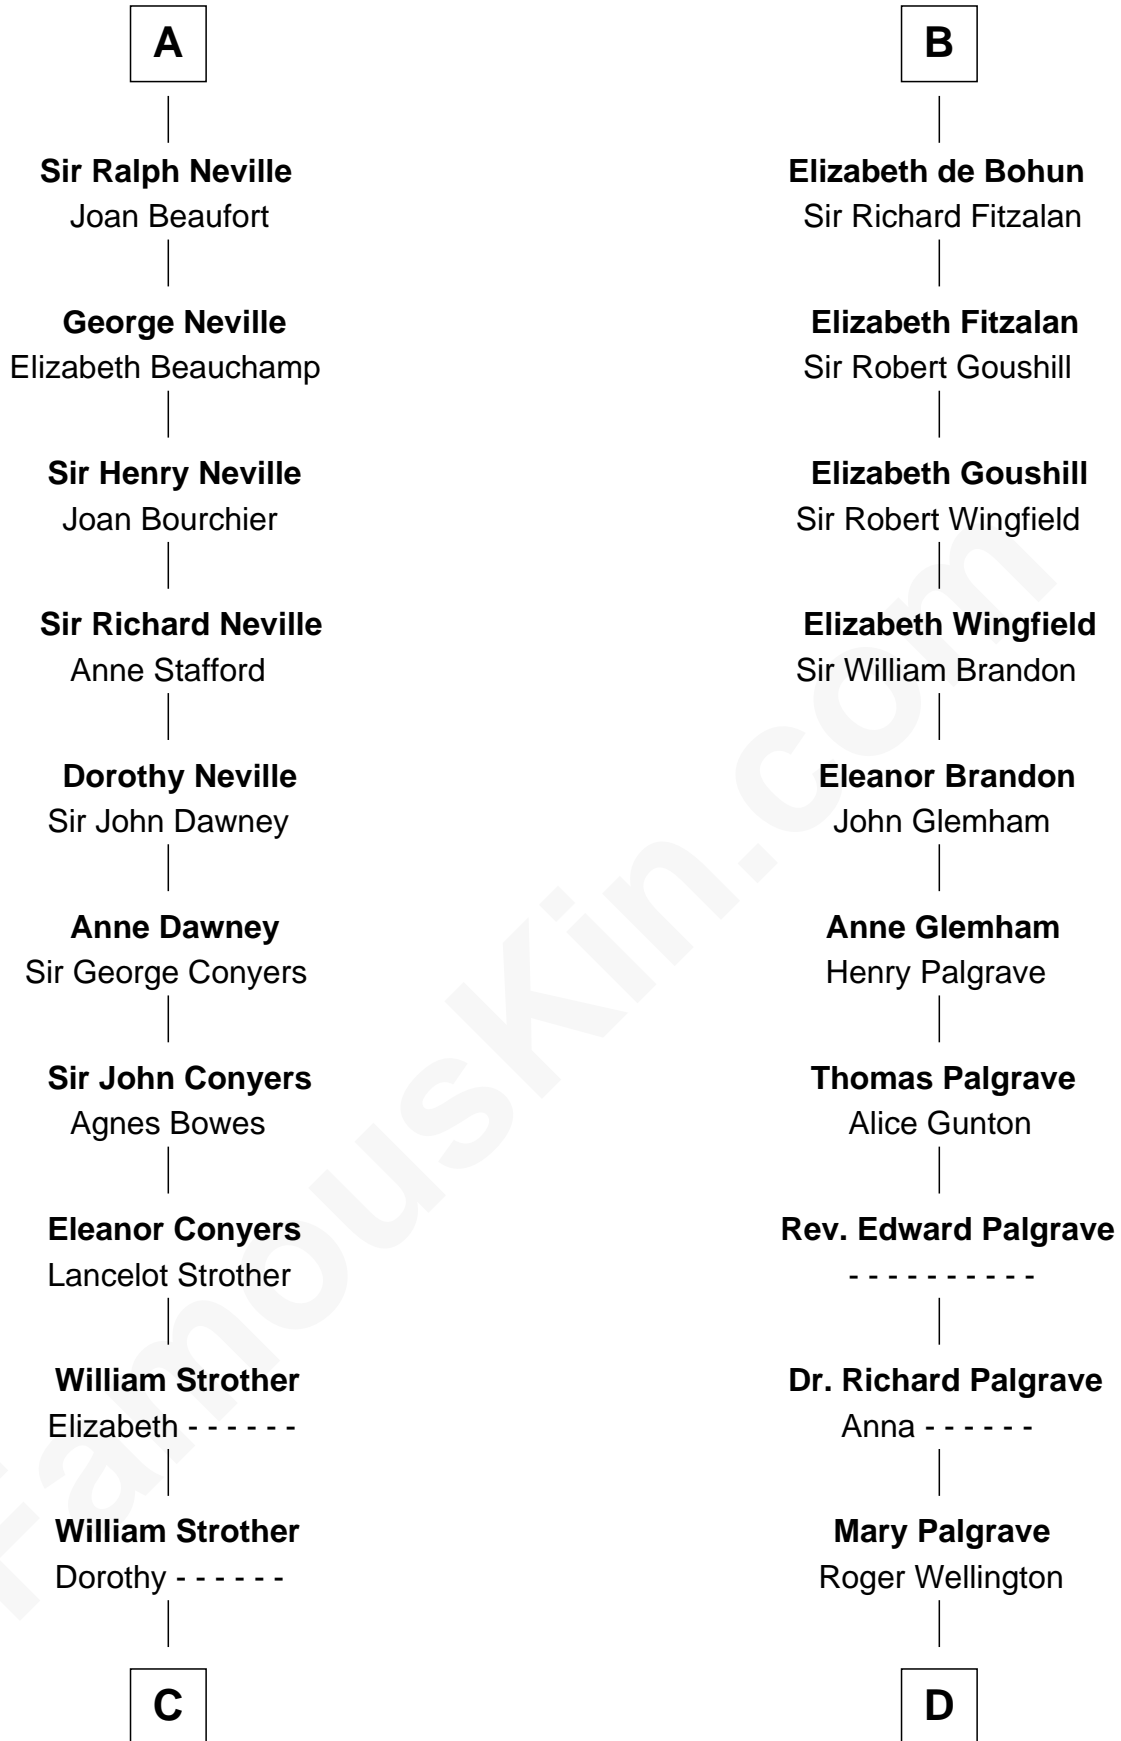

FamousKin.com Relationship Chart of

Zachary Taylor

12th U.S. President

21st cousin of

Eli Whitney

Inventor of the Cotton Gin

Sir Ranulf de Gernons

Maud of Gloucester

C

William Strother
Margaret Thornton

Francis Strother
Susannah Dabney

William Strother
Sarah Bayly

Sarah Dabney Strother
Col. Richard Taylor

Zachary Taylor
12th U.S. President

D

Benjamin Wellington
Elizabeth Sweetman

Elizabeth Wellington
John Fay

Benjamin Fay
Martha Miles

Elizabeth Fay
Eli Whitney

Eli Whitney
Inventor of the Cotton Gin