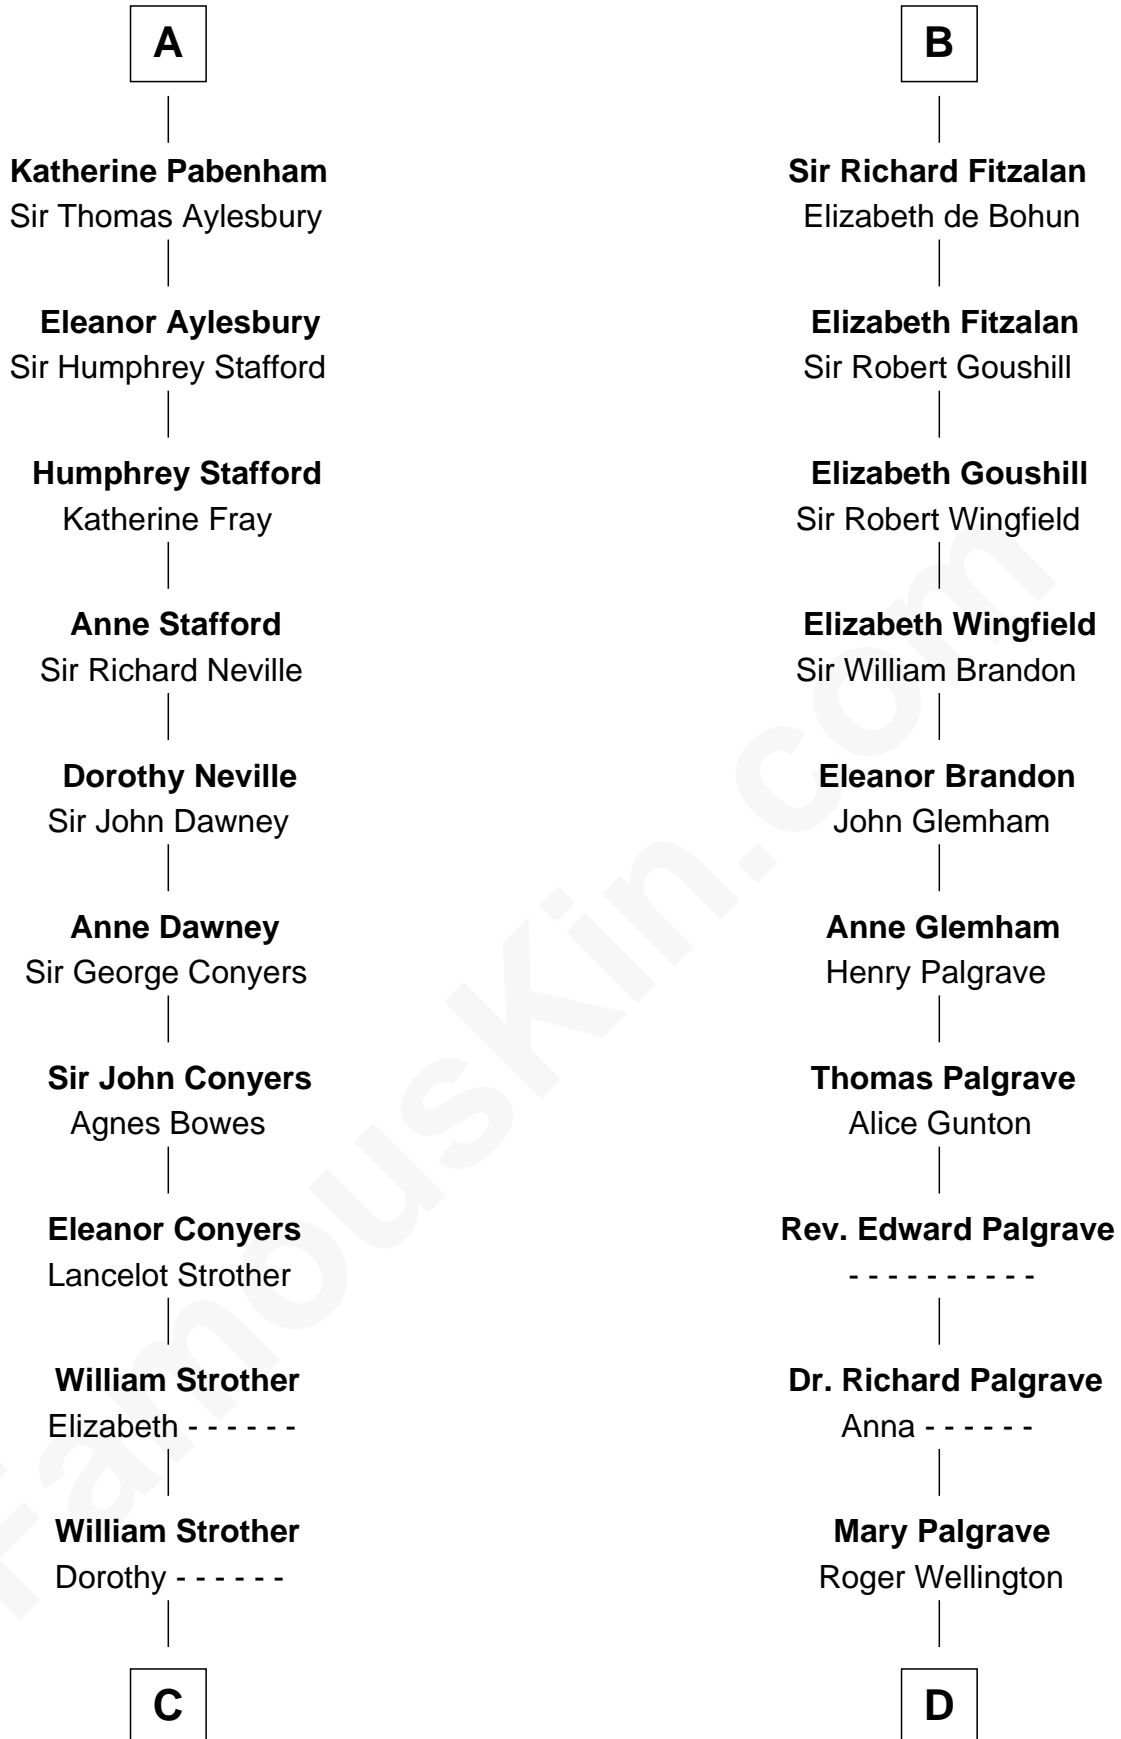

FamousKin.com Relationship Chart of

Zachary Taylor

12th U.S. President

21st cousin of

Eli Whitney

Inventor of the Cotton Gin

C

William Strother
Margaret Thornton

Francis Strother
Susannah Dabney

William Strother
Sarah Bayly

Sarah Dabney Strother
Col. Richard Taylor

Zachary Taylor
12th U.S. President

D

Benjamin Wellington
Elizabeth Sweetman

Elizabeth Wellington
John Fay

Benjamin Fay
Martha Miles

Elizabeth Fay
Eli Whitney

Eli Whitney
Inventor of the Cotton Gin