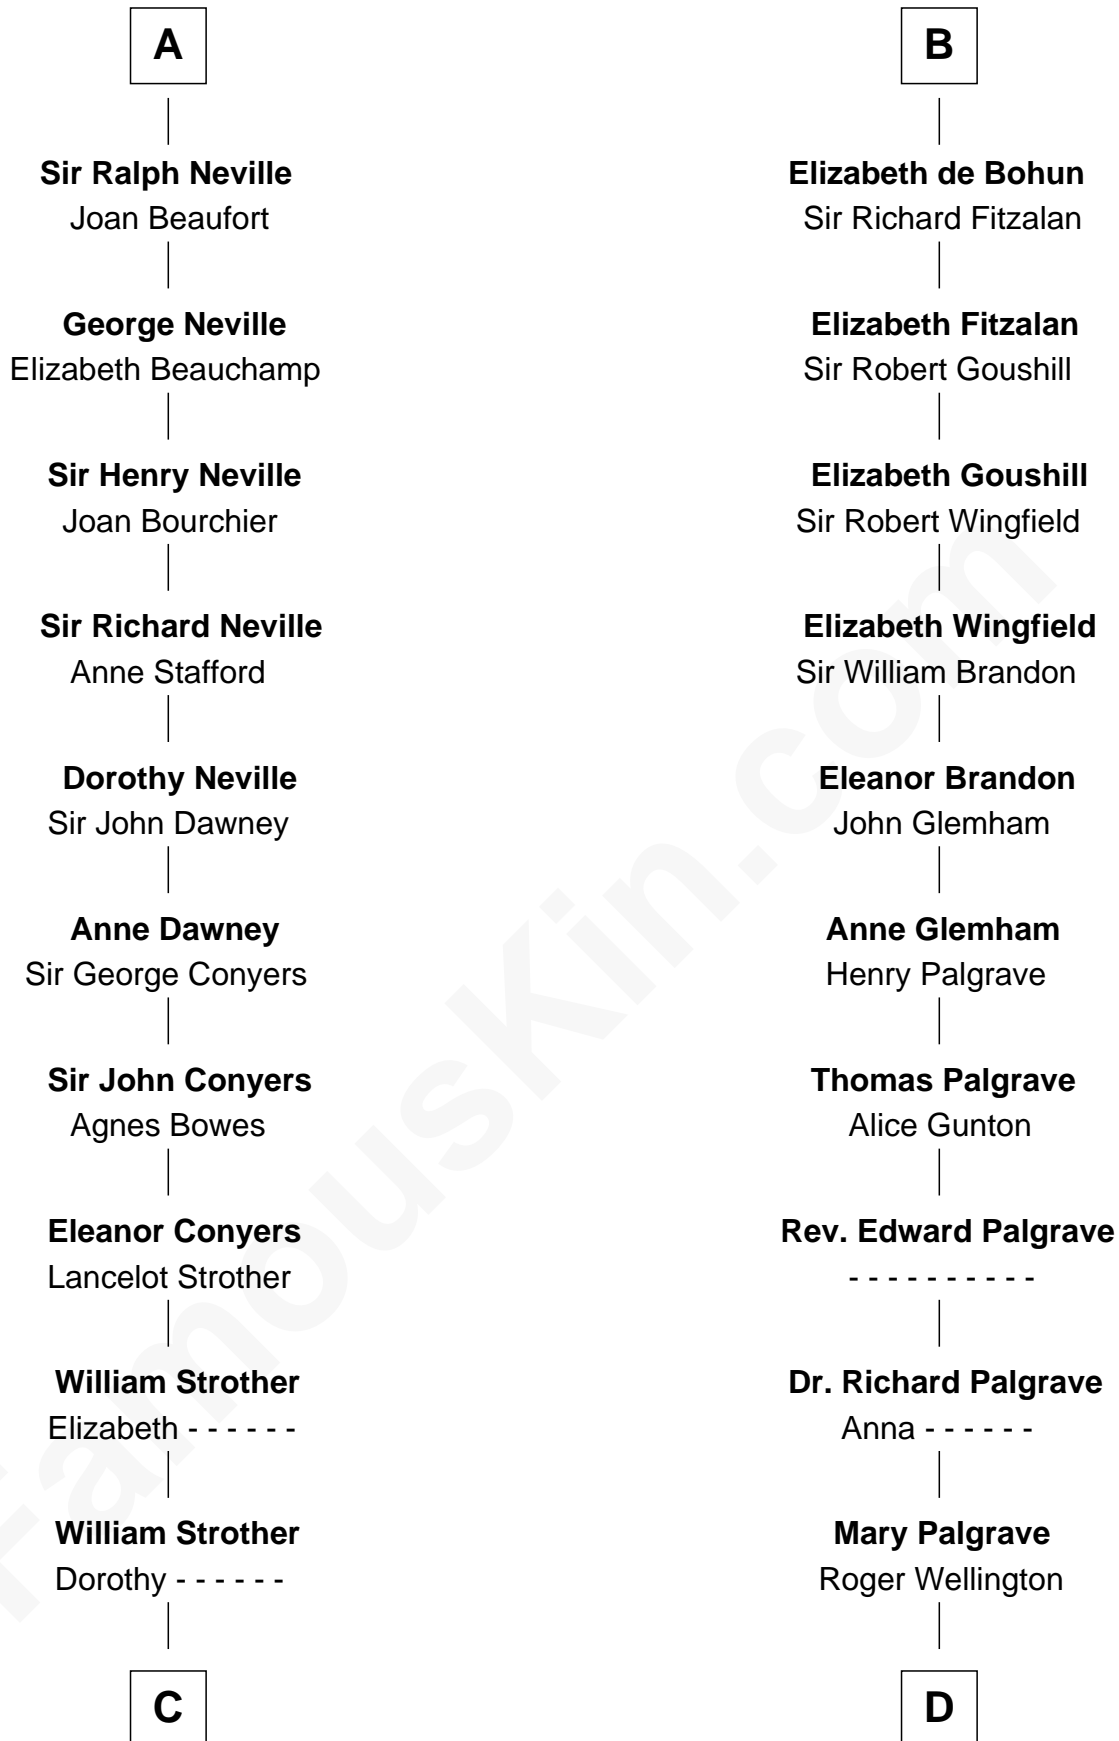

FamousKin.com Relationship Chart of

Zachary Taylor

12th U.S. President

21st cousin of

Eli Whitney

Inventor of the Cotton Gin

Robert de Beaumont
Petronella de Grantmesnil

Margaret de Beaumont
Sir Saher IV de Quincy

Sir Roger de Quincy
Helen of Galloway

Ellen de Quincy
Alan la Zouche

Margery la Zouche
Robert FitzRoger

Euphemia de Clavinging
Sir Ranulph de Neville

Sir Ralph de Neville
Alice de Audley

Sir John de Neville
Maude de Percy

A

Margaret de Beaumont
Sir Saher IV de Quincy

Sir Robert II de Quincy
Hawise of Chester

Margaret de Quincy
John de Lacy

Maud de Lacy
Sir Richard de Clare

Thomas de Clare
Juliana FitzMaurice

Margaret de Clare
Bartholomew de Badlesmere

Elizabeth de Badlesmere
Sir William de Bohun

B

C

William Strother
Margaret Thornton

Francis Strother
Susannah Dabney

William Strother
Sarah Bayly

Sarah Dabney Strother
Col. Richard Taylor

Zachary Taylor
12th U.S. President