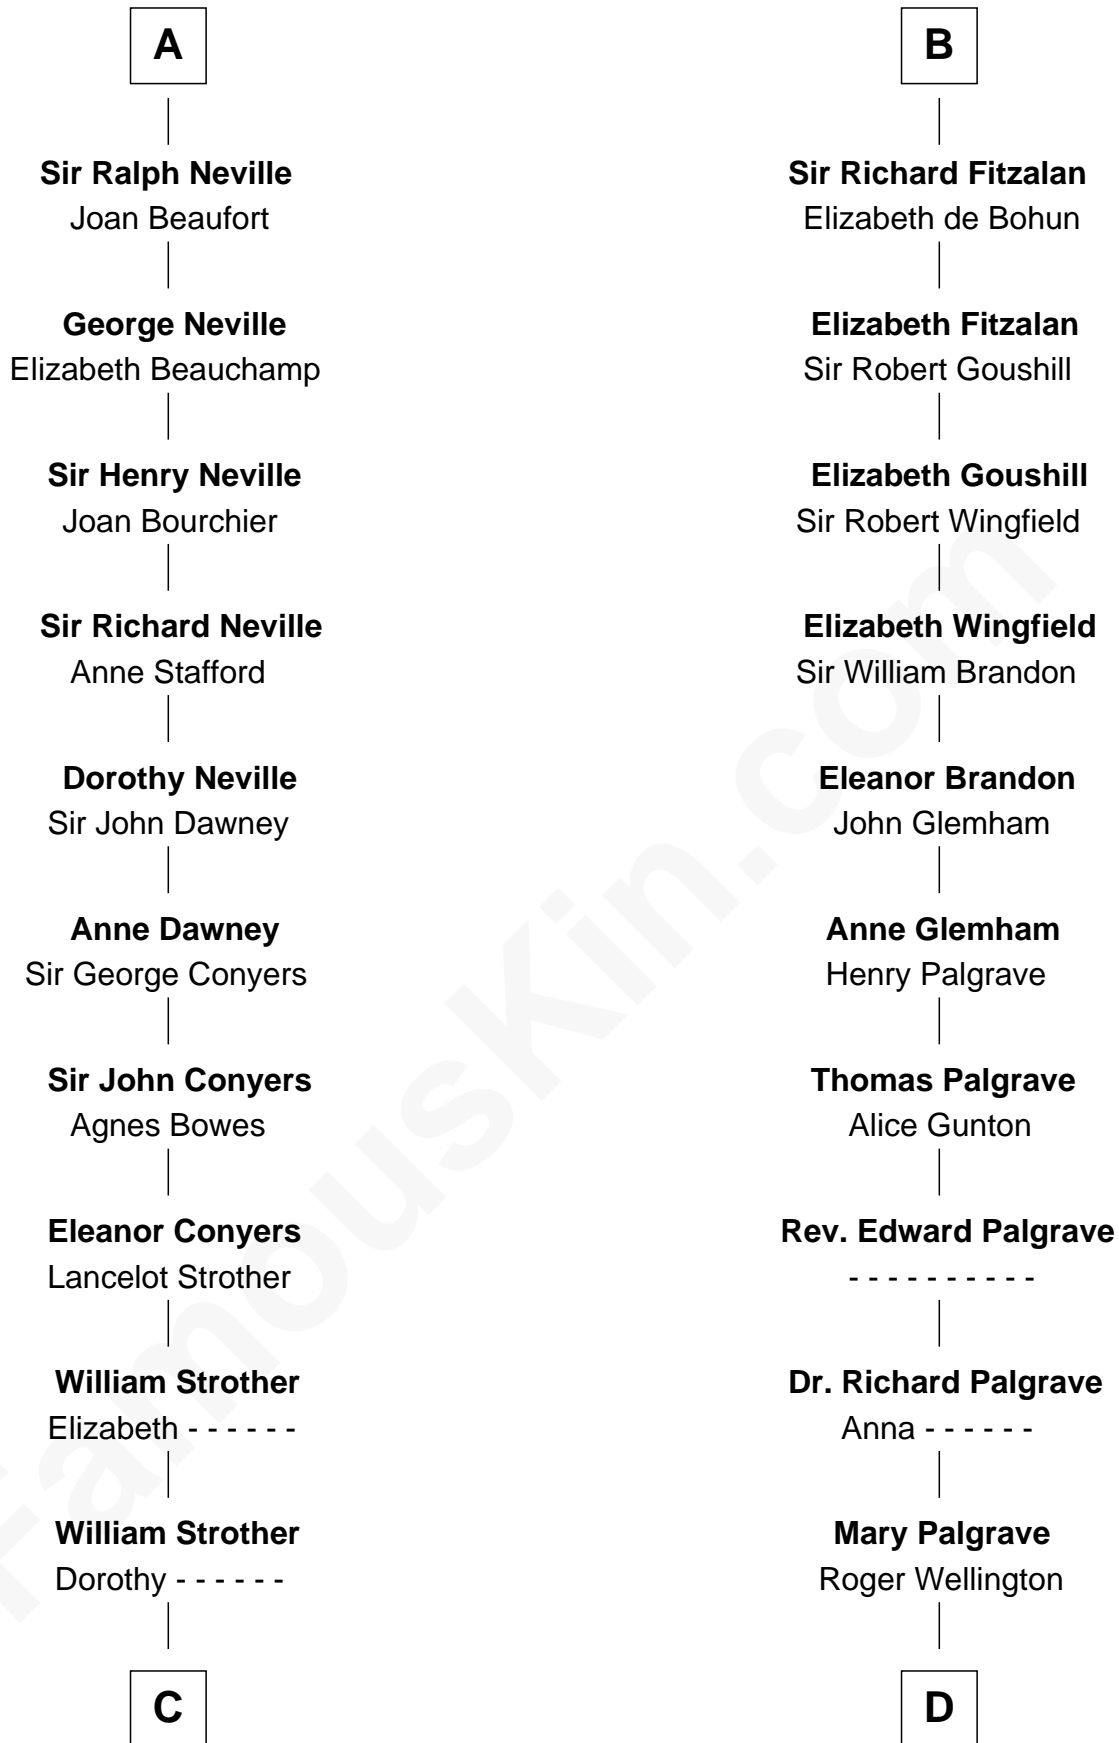

# FamousKin.com Relationship Chart of

**Zachary Taylor**

*12th U.S. President*

21st cousin of

**Eli Whitney**

*Inventor of the Cotton Gin*

**C**

**William Strother**  
Margaret Thornton

**Francis Strother**  
Susannah Dabney

**William Strother**  
Sarah Bayly

**Sarah Dabney Strother**  
Col. Richard Taylor

**Zachary Taylor**  
*12th U.S. President*

**D**

**Benjamin Wellington**  
Elizabeth Sweetman

**Elizabeth Wellington**  
John Fay

**Benjamin Fay**  
Martha Miles

**Elizabeth Fay**  
Eli Whitney

**Eli Whitney**  
*Inventor of the Cotton Gin*