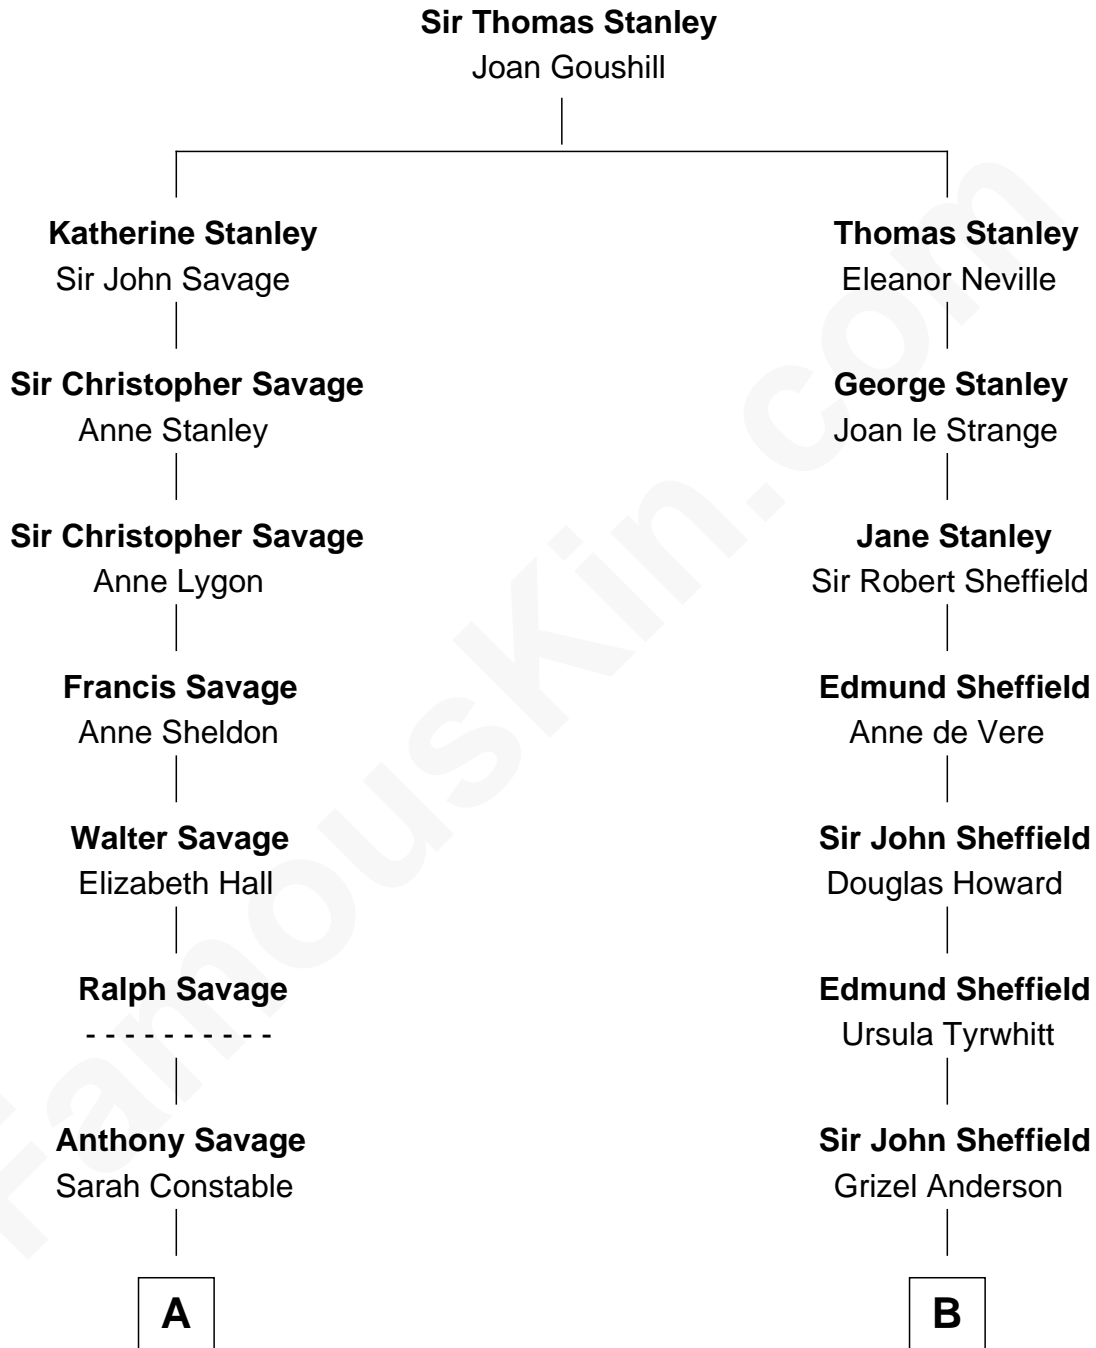

**FamousKin.com**  
**Relationship Chart of**  
**Zachary Taylor**  
*12th U.S. President*

**12th cousin 5 times removed of**  
**Cara Delevingne**  
*Fashion Model and Movie Actress*

Cara Delevingne photo by [Gage Skidmore](#) ([CC BY-SA 2.0](#))