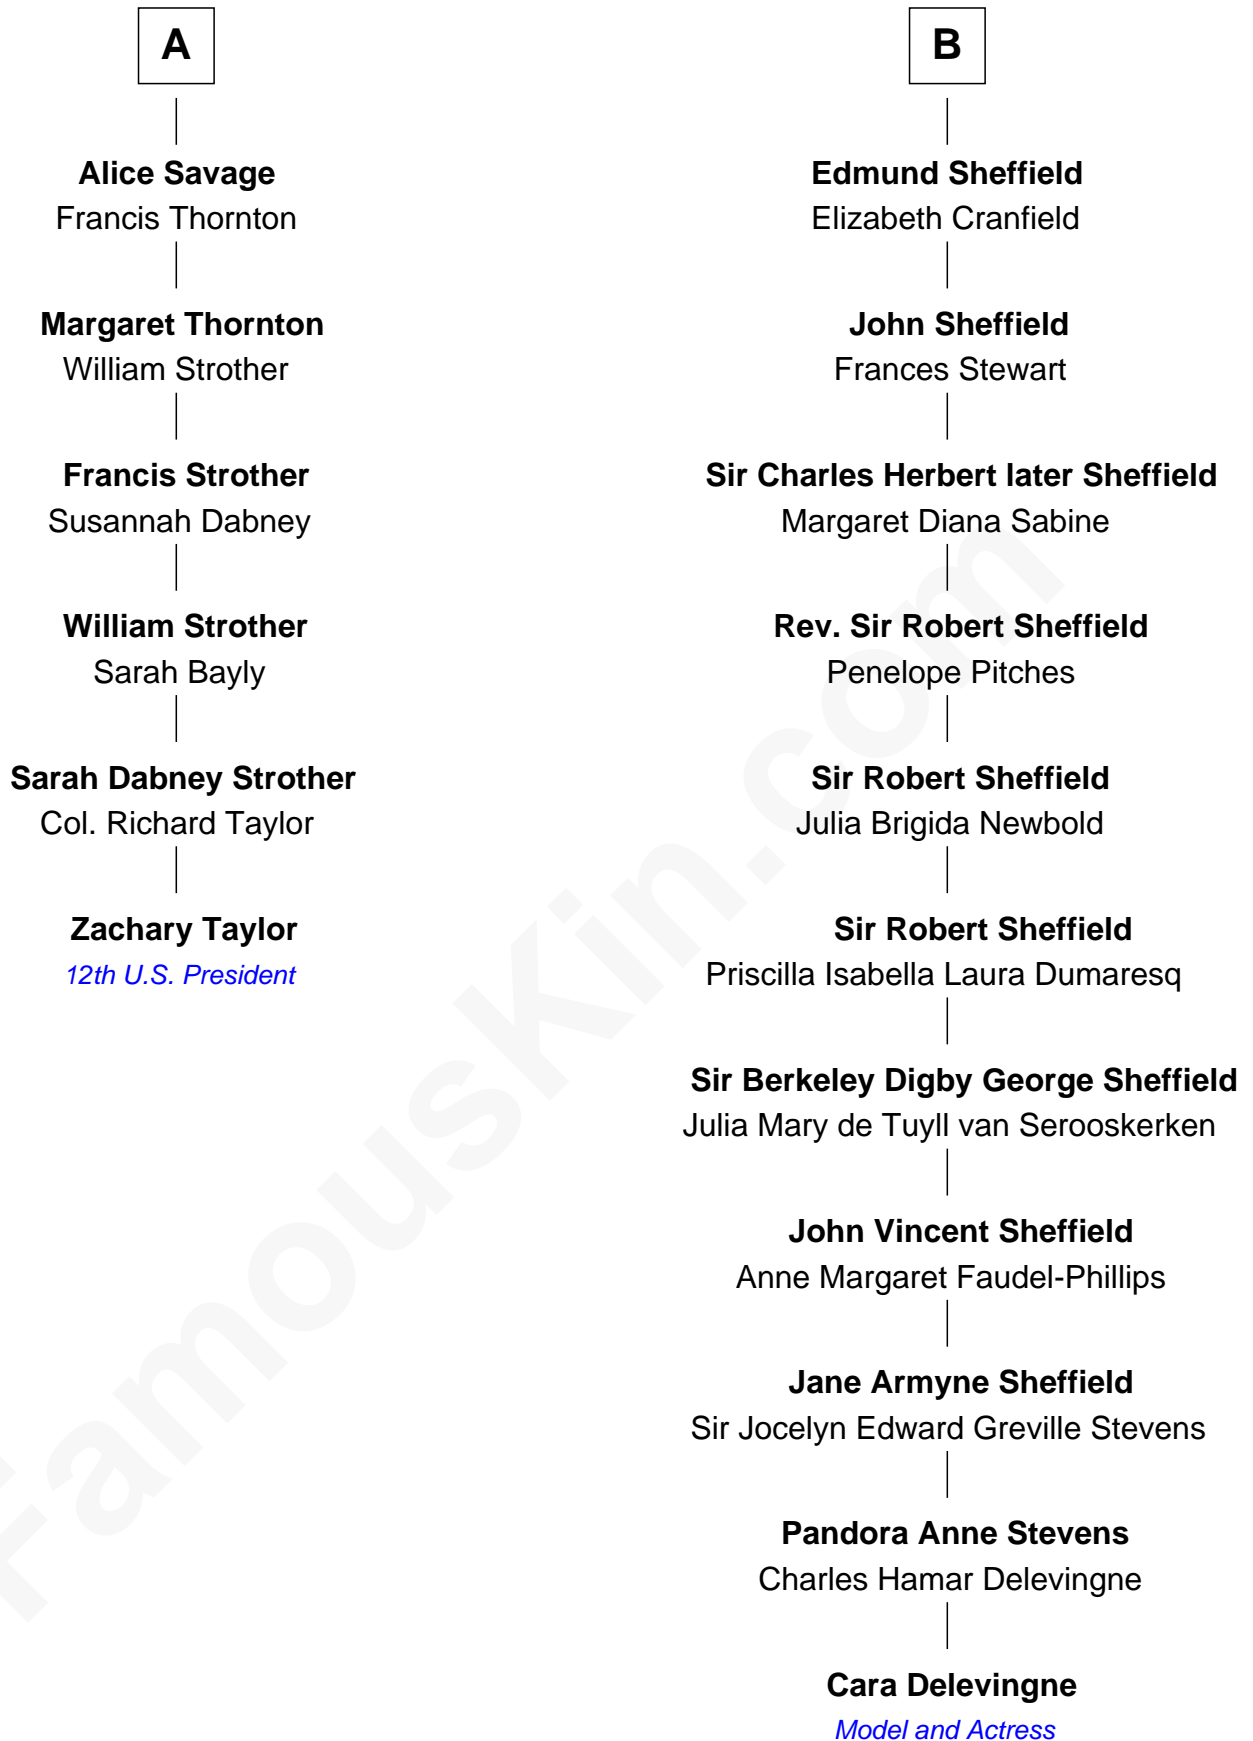

**FamousKin.com**  
**Relationship Chart of**  
**Zachary Taylor**  
*12th U.S. President*

**12th cousin 5 times removed of**  
**Cara Delevingne**  
*Fashion Model and Movie Actress*

Cara Delevingne photo by [Gage Skidmore](#) ([CC BY-SA 2.0](#))