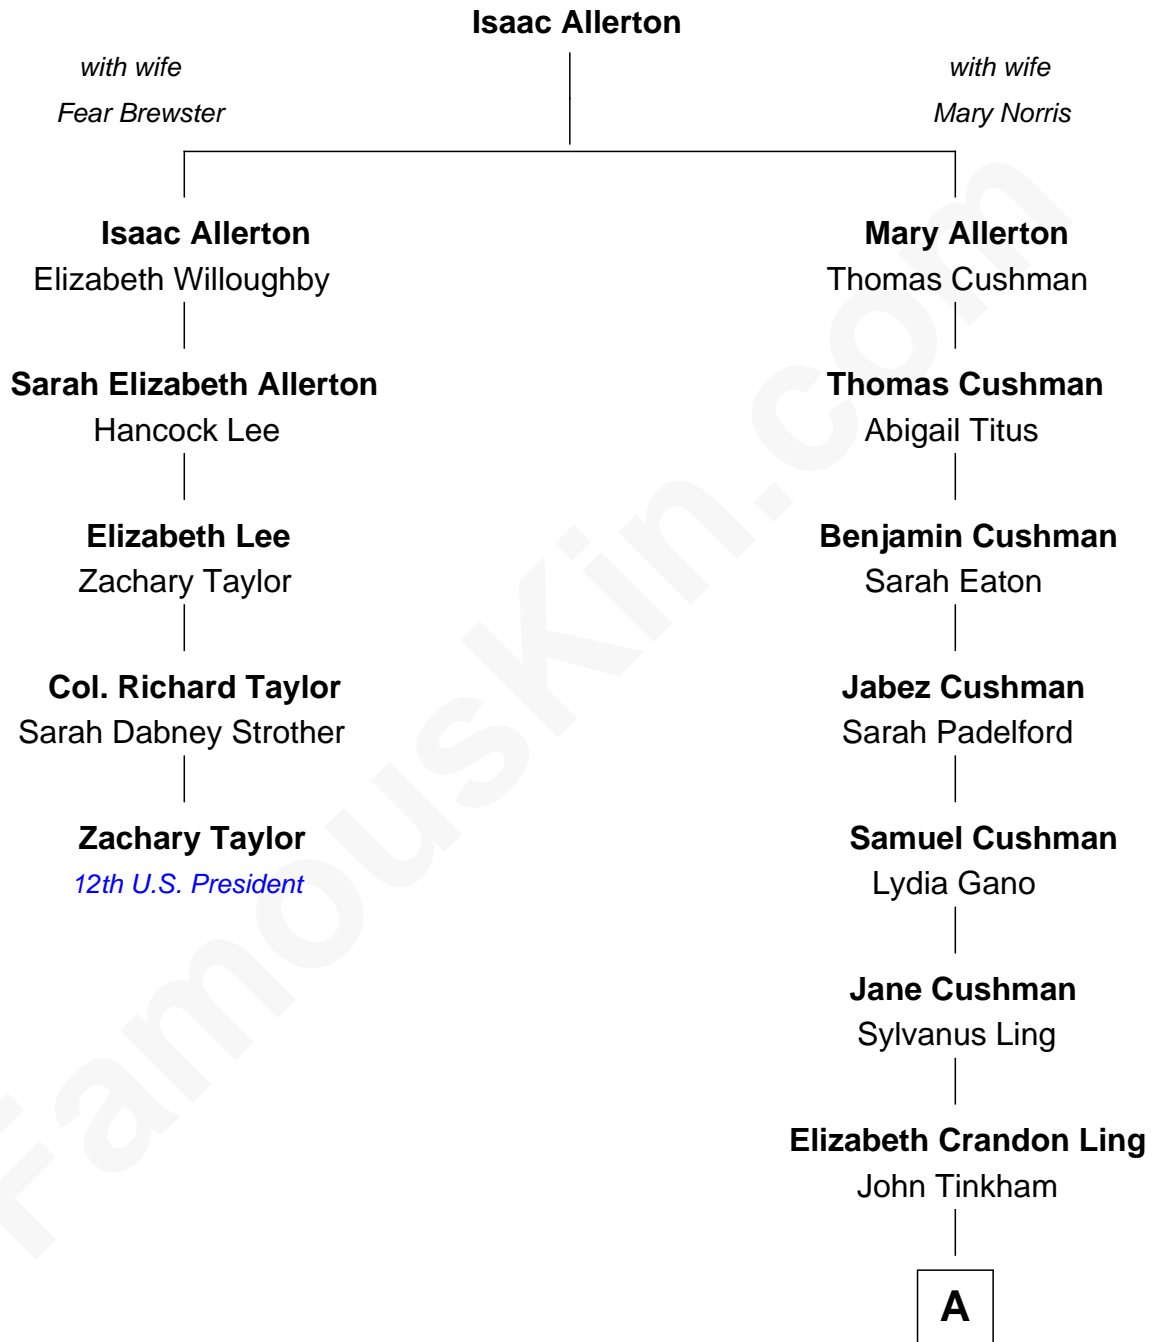

## Relationship Chart of

### Zachary Taylor

12th U.S. President

4th cousin 7 times removed of

**Scott Foley**  
TV, Stage and Movie Actor

**A**

**Arabel C. Tinkham**

Frank F. Fogg

**Harrington Dingley Fogg**