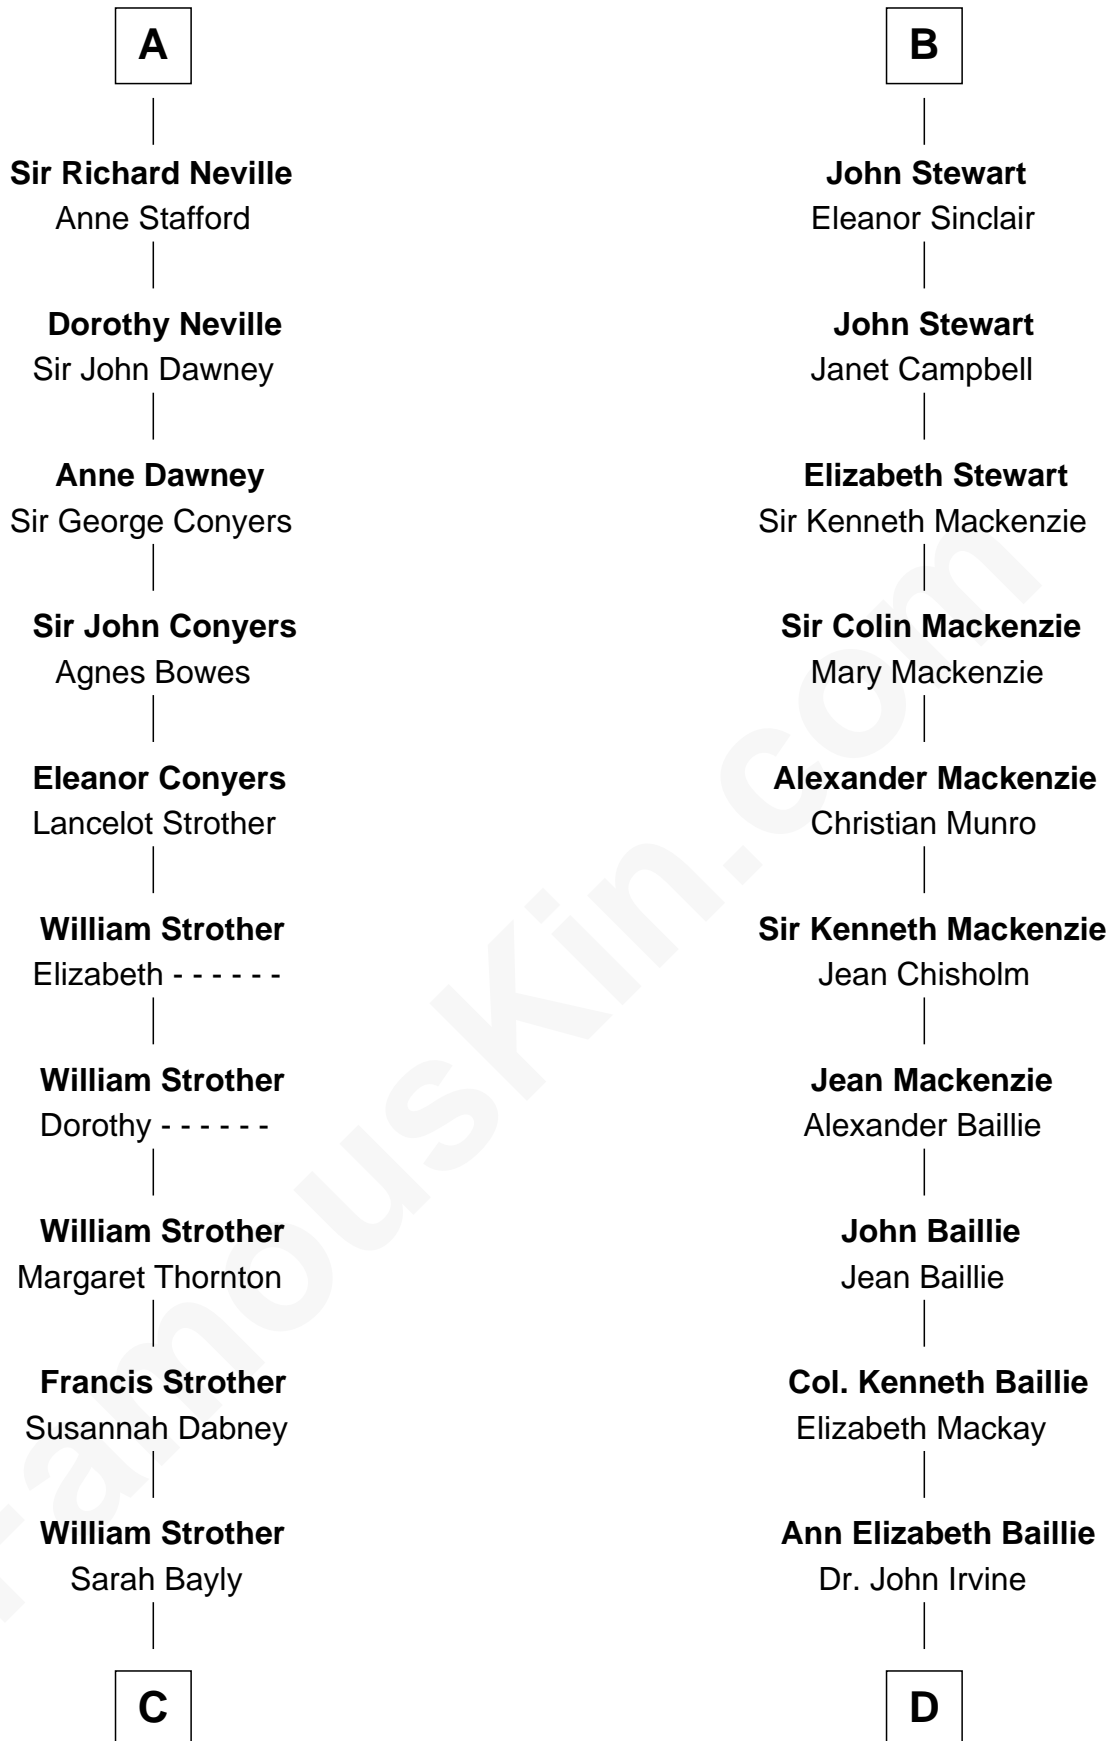

FamousKin.com
Relationship Chart of
Zachary Taylor
12th U.S. President

18th cousin 2 times removed of
Theodore Roosevelt
26th U.S. President

C

Sarah Dabney Strother

Col. Richard Taylor

Zachary Taylor

12th U.S. President

D

Anne Irvine

James Bulloch

James Stephens Bulloch

Martha Stewart

Martha Bulloch

Theodore Roosevelt

Theodore Roosevelt

26th U.S. President

FamousKin.com