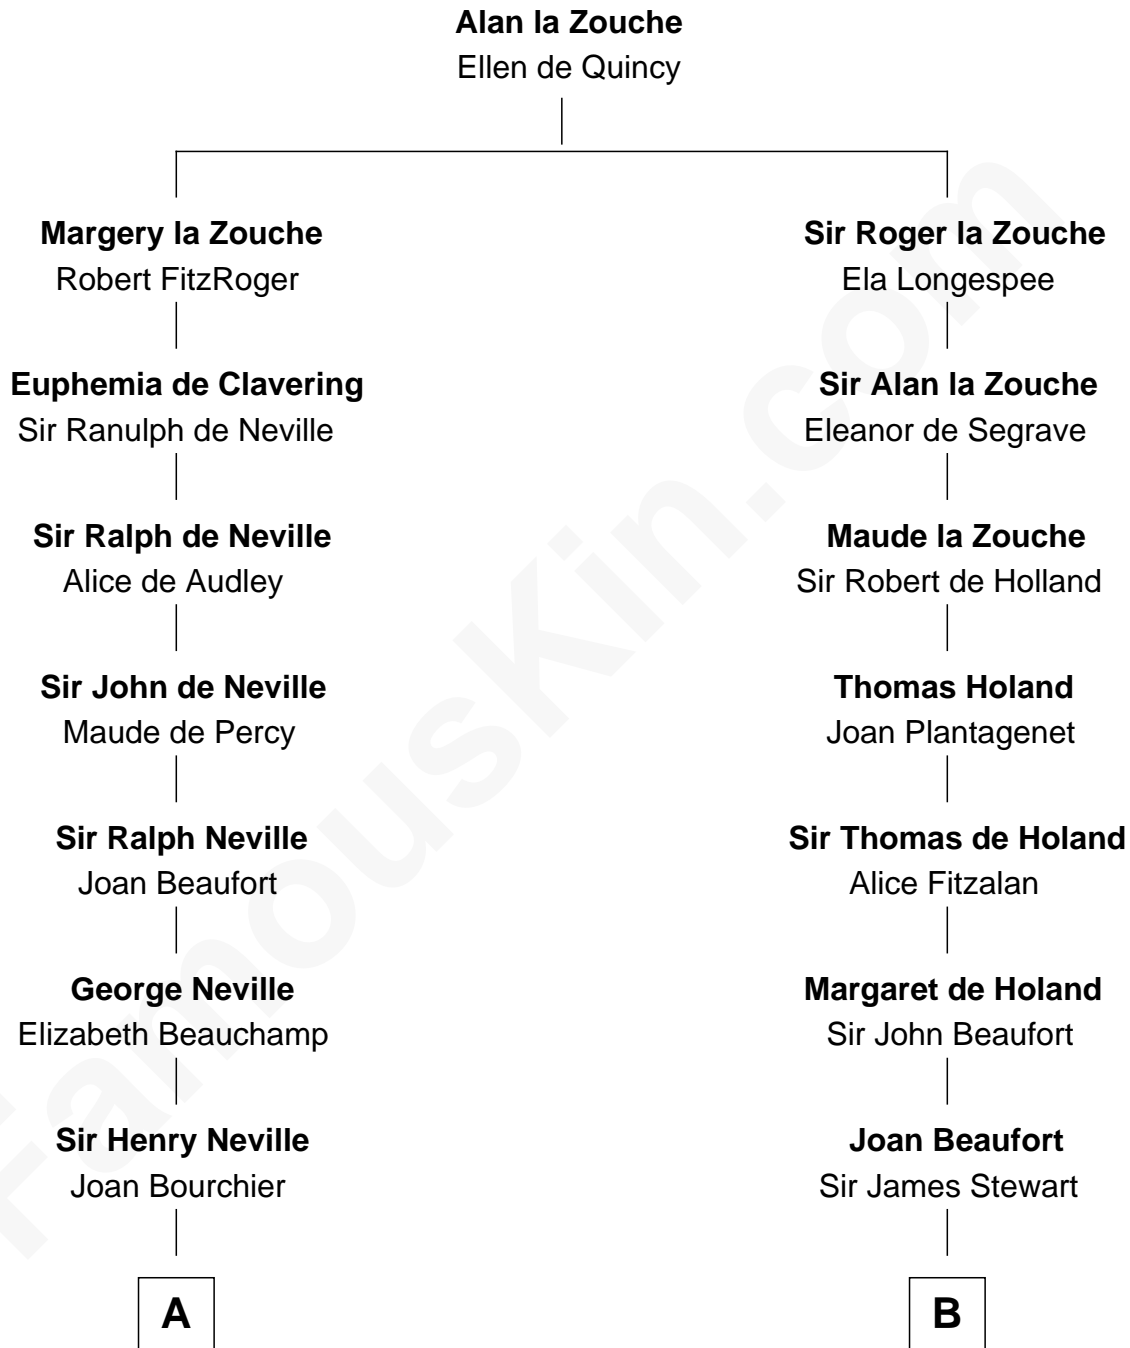

FamousKin.com
Relationship Chart of
Zachary Taylor
12th U.S. President

18th cousin 2 times removed of
Theodore Roosevelt
26th U.S. President

C

Sarah Dabney Strother

Col. Richard Taylor

Zachary Taylor

12th U.S. President

D

Anne Irvine

James Bulloch

James Stephens Bulloch

Martha Stewart

Martha Bulloch

Theodore Roosevelt

Theodore Roosevelt

26th U.S. President

FamousKin.com