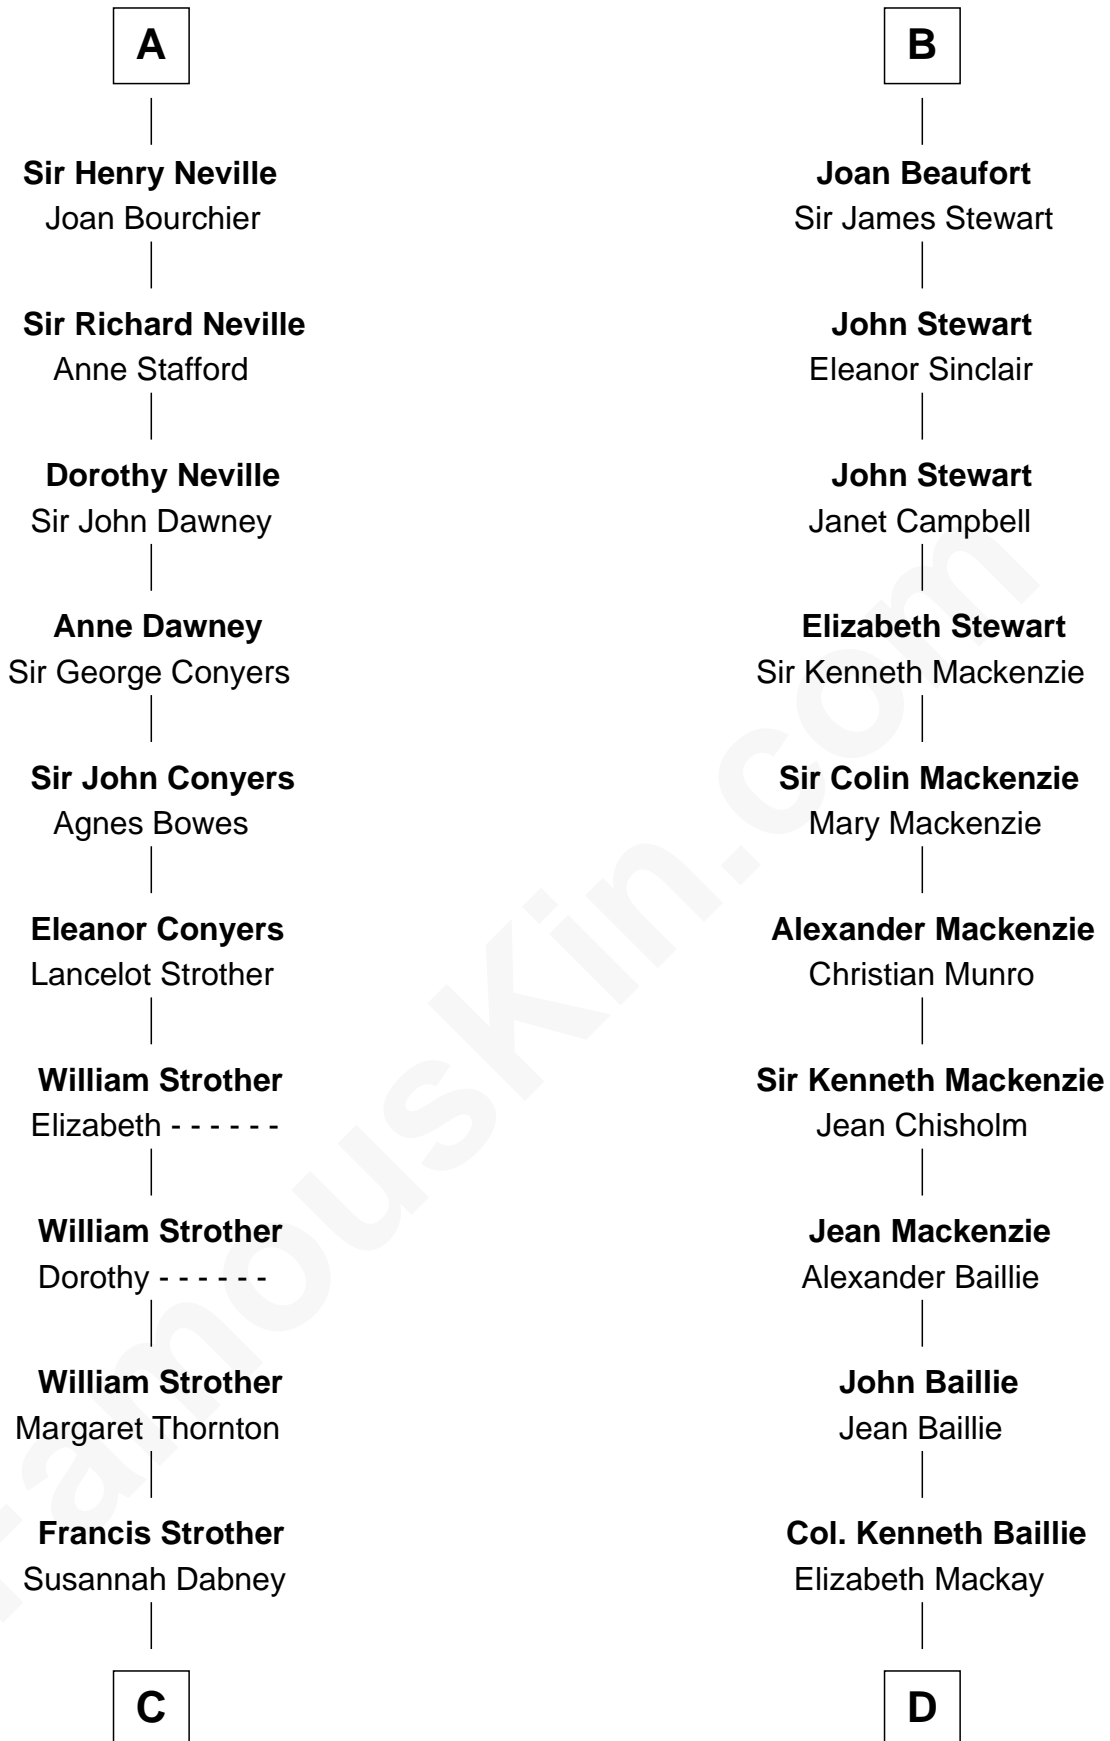

FamousKin.com
Relationship Chart of
Zachary Taylor
12th U.S. President

19th cousin 2 times removed of
Theodore Roosevelt
26th U.S. President

Sir William Longespee
 Ela of Salisbury

C

William Strother

Sarah Bayly

Sarah Dabney Strother

Col. Richard Taylor

Zachary Taylor

12th U.S. President

D

Ann Elizabeth Baillie

Dr. John Irvine

Anne Irvine

James Bulloch

James Stephens Bulloch

Martha Stewart

Martha Bulloch

Theodore Roosevelt

Theodore Roosevelt

26th U.S. President