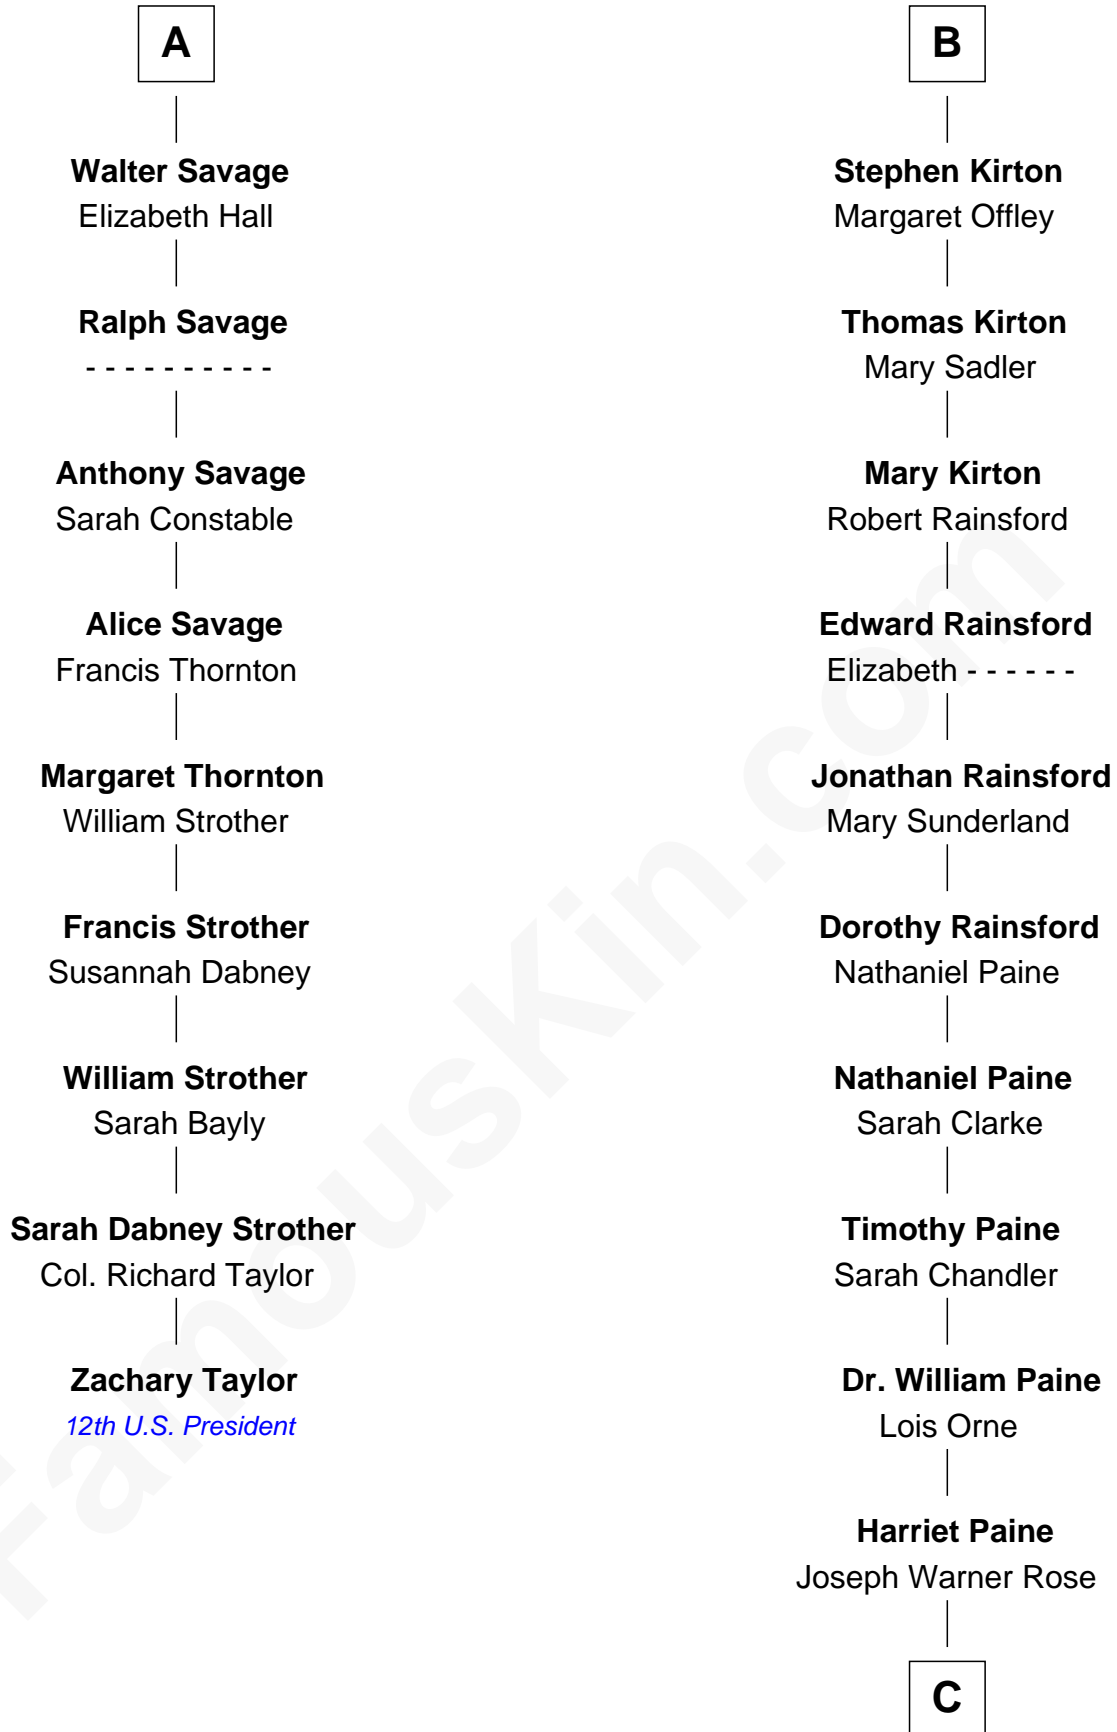

**FamousKin.com**  
**Relationship Chart of**  
**Zachary Taylor**  
*12th U.S. President*

15th cousin 4 times removed of

**Alice (Lee) Roosevelt**  
*First Wife of President Theodore Roosevelt*

**C**

—  
**Harriet Paine Rose**

John Clarke Lee

—  
**George Cabot Lee**

Caroline Watts Haskell

—  
**Alice (Lee) Roosevelt**

*Wife of President Theodore Roosevelt*

FamousKin.com