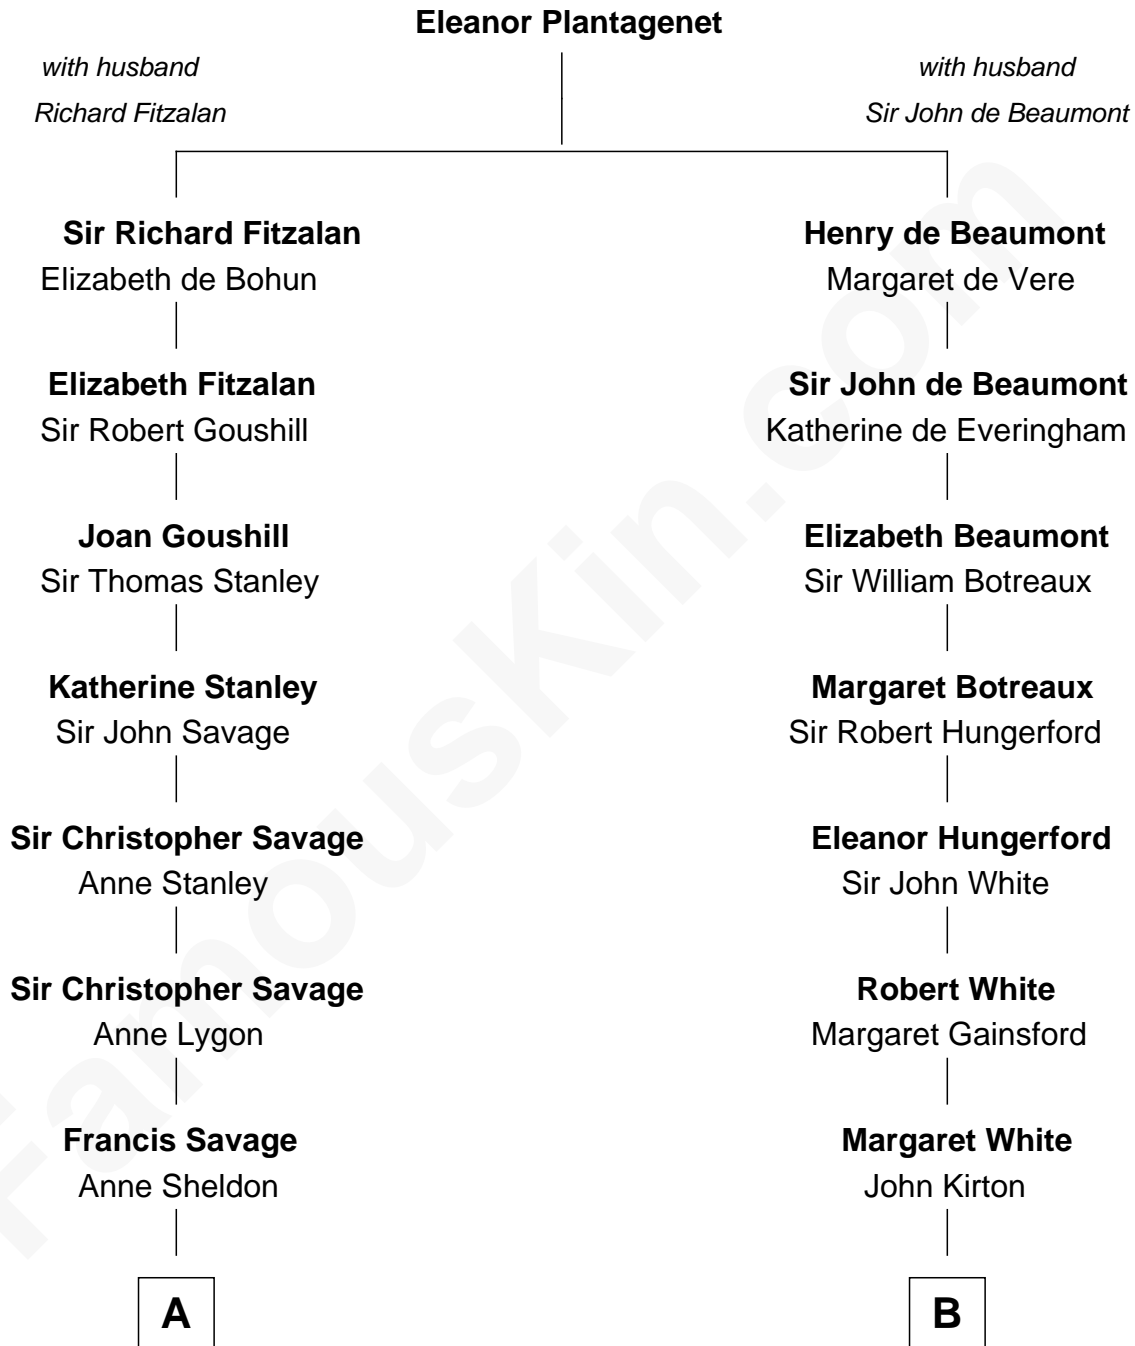

**FamousKin.com**  
**Relationship Chart of**  
**Zachary Taylor**  
*12th U.S. President*

15th cousin 4 times removed of

**Alice (Lee) Roosevelt**  
*First Wife of President Theodore Roosevelt*

**C**

—  
**Harriet Paine Rose**

John Clarke Lee

—  
**George Cabot Lee**

Caroline Watts Haskell

—  
**Alice (Lee) Roosevelt**

*Wife of President Theodore Roosevelt*

FamousKin.com