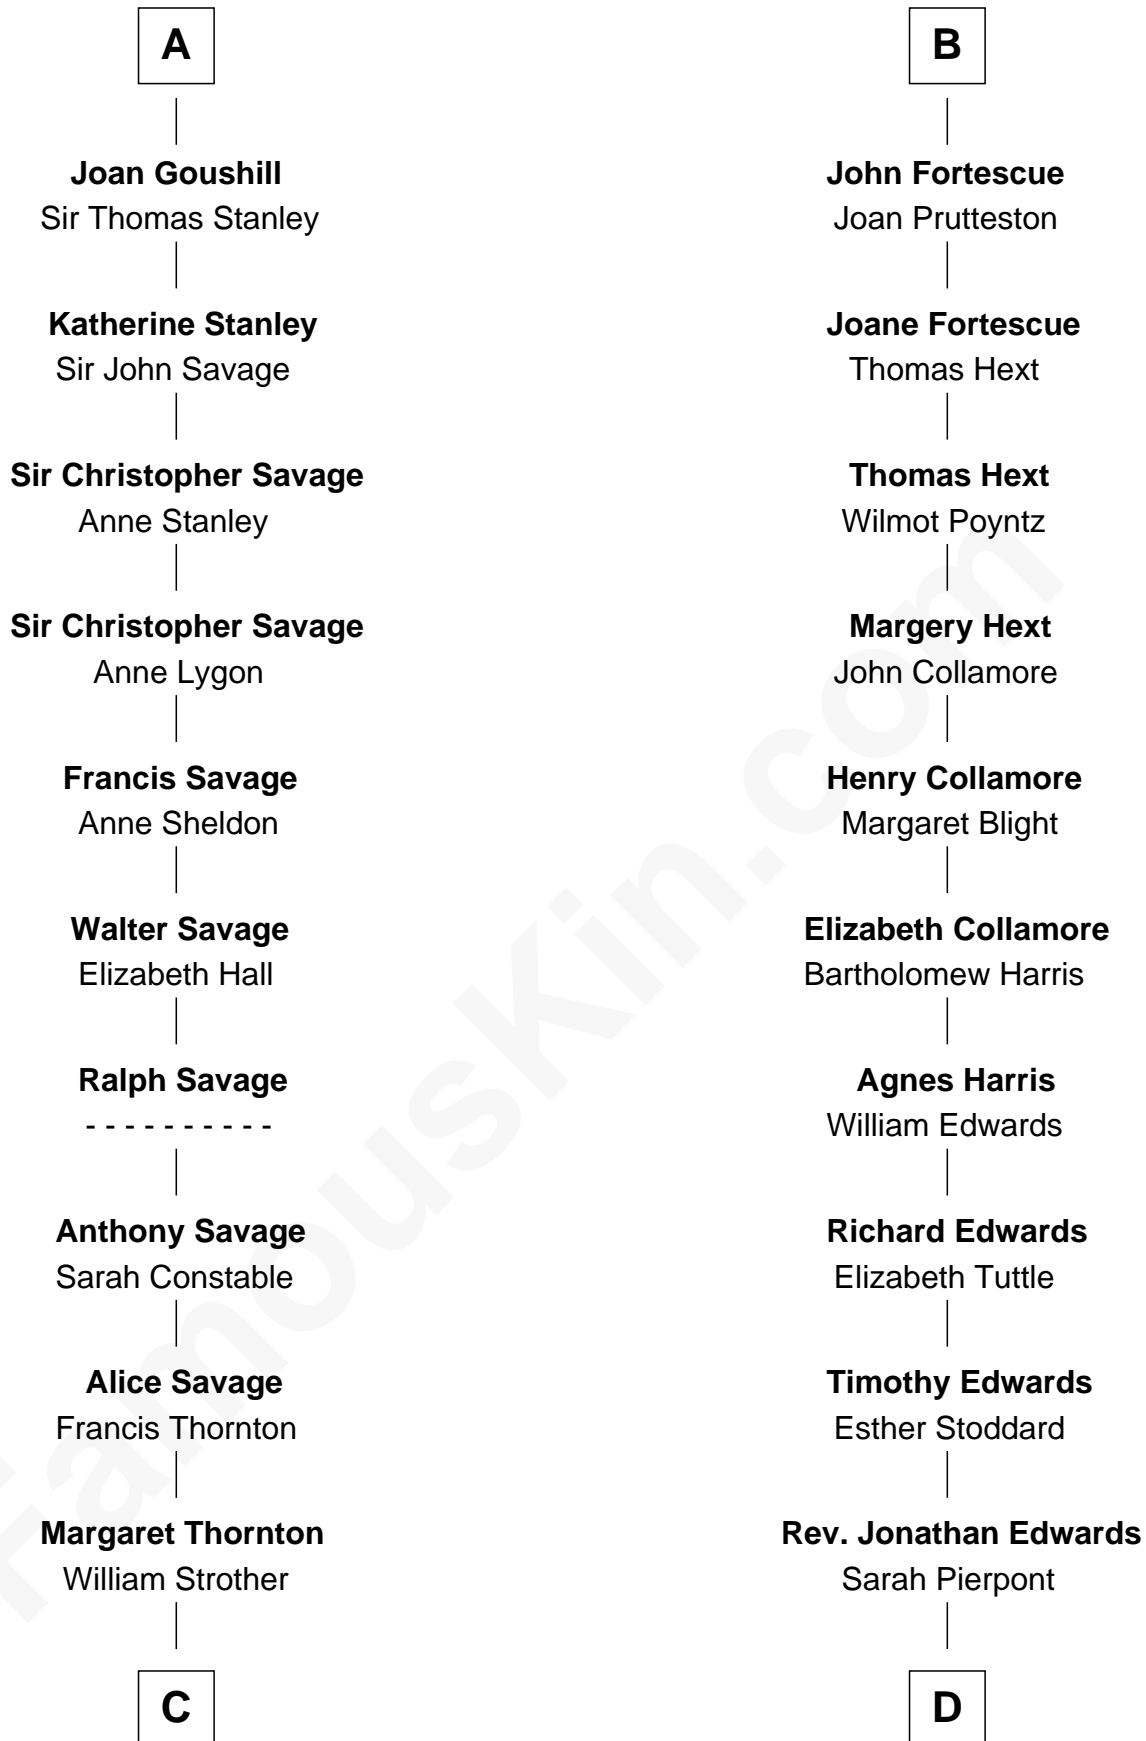

FamousKin.com
Relationship Chart of
Zachary Taylor
12th U.S. President

20th cousin 1 time removed of
Edith (Carow) Roosevelt
First Lady of President Theodore Roosevelt

C

Francis Strother
Susannah Dabney

William Strother
Sarah Bayly

Sarah Dabney Strother
Col. Richard Taylor

Zachary Taylor
12th U.S. President

D

Timothy Edwards
Rhoda Ogden

Sarah Edwards
Daniel Tyler

Gen. Daniel Tyler
Emily Lee

Gertrude Elizabeth Tyler
Charles Carow

Edith (Carow) Roosevelt
First Lady of Theodore Roosevelt