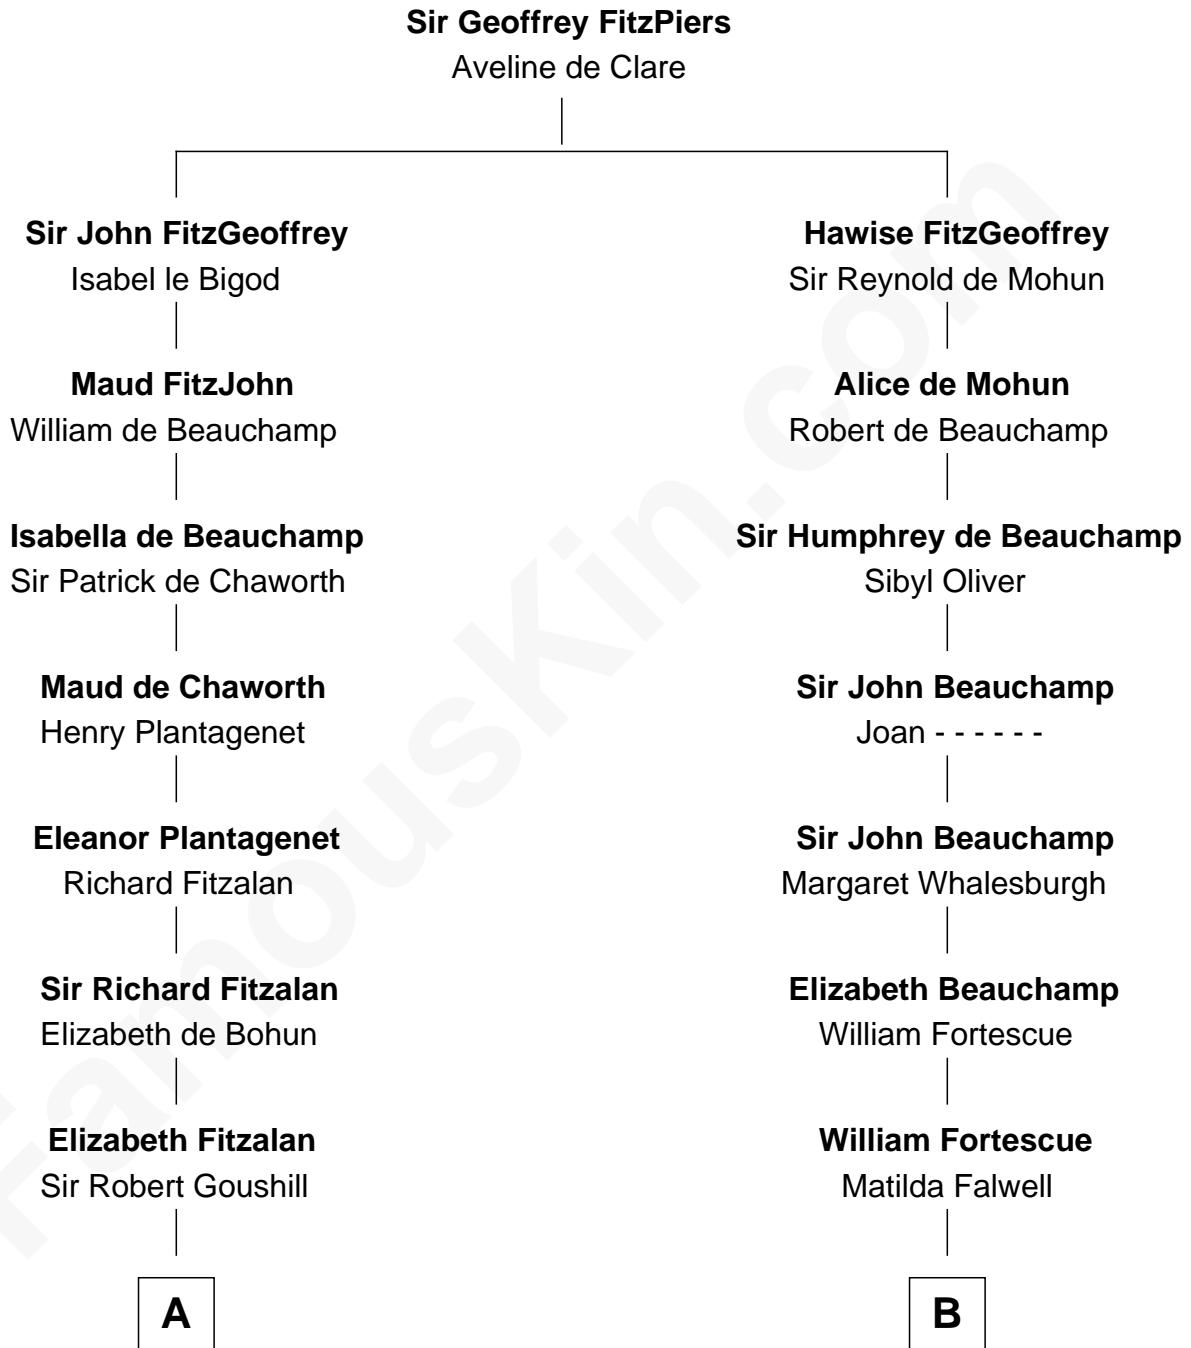

FamousKin.com
Relationship Chart of
Zachary Taylor
12th U.S. President

20th cousin 1 time removed of
Edith (Carow) Roosevelt
First Lady of President Theodore Roosevelt

C

Francis Strother
Susannah Dabney

William Strother
Sarah Bayly

Sarah Dabney Strother
Col. Richard Taylor

Zachary Taylor
12th U.S. President

D

Timothy Edwards
Rhoda Ogden

Sarah Edwards
Daniel Tyler

Gen. Daniel Tyler
Emily Lee

Gertrude Elizabeth Tyler
Charles Carow

Edith (Carow) Roosevelt
First Lady of Theodore Roosevelt