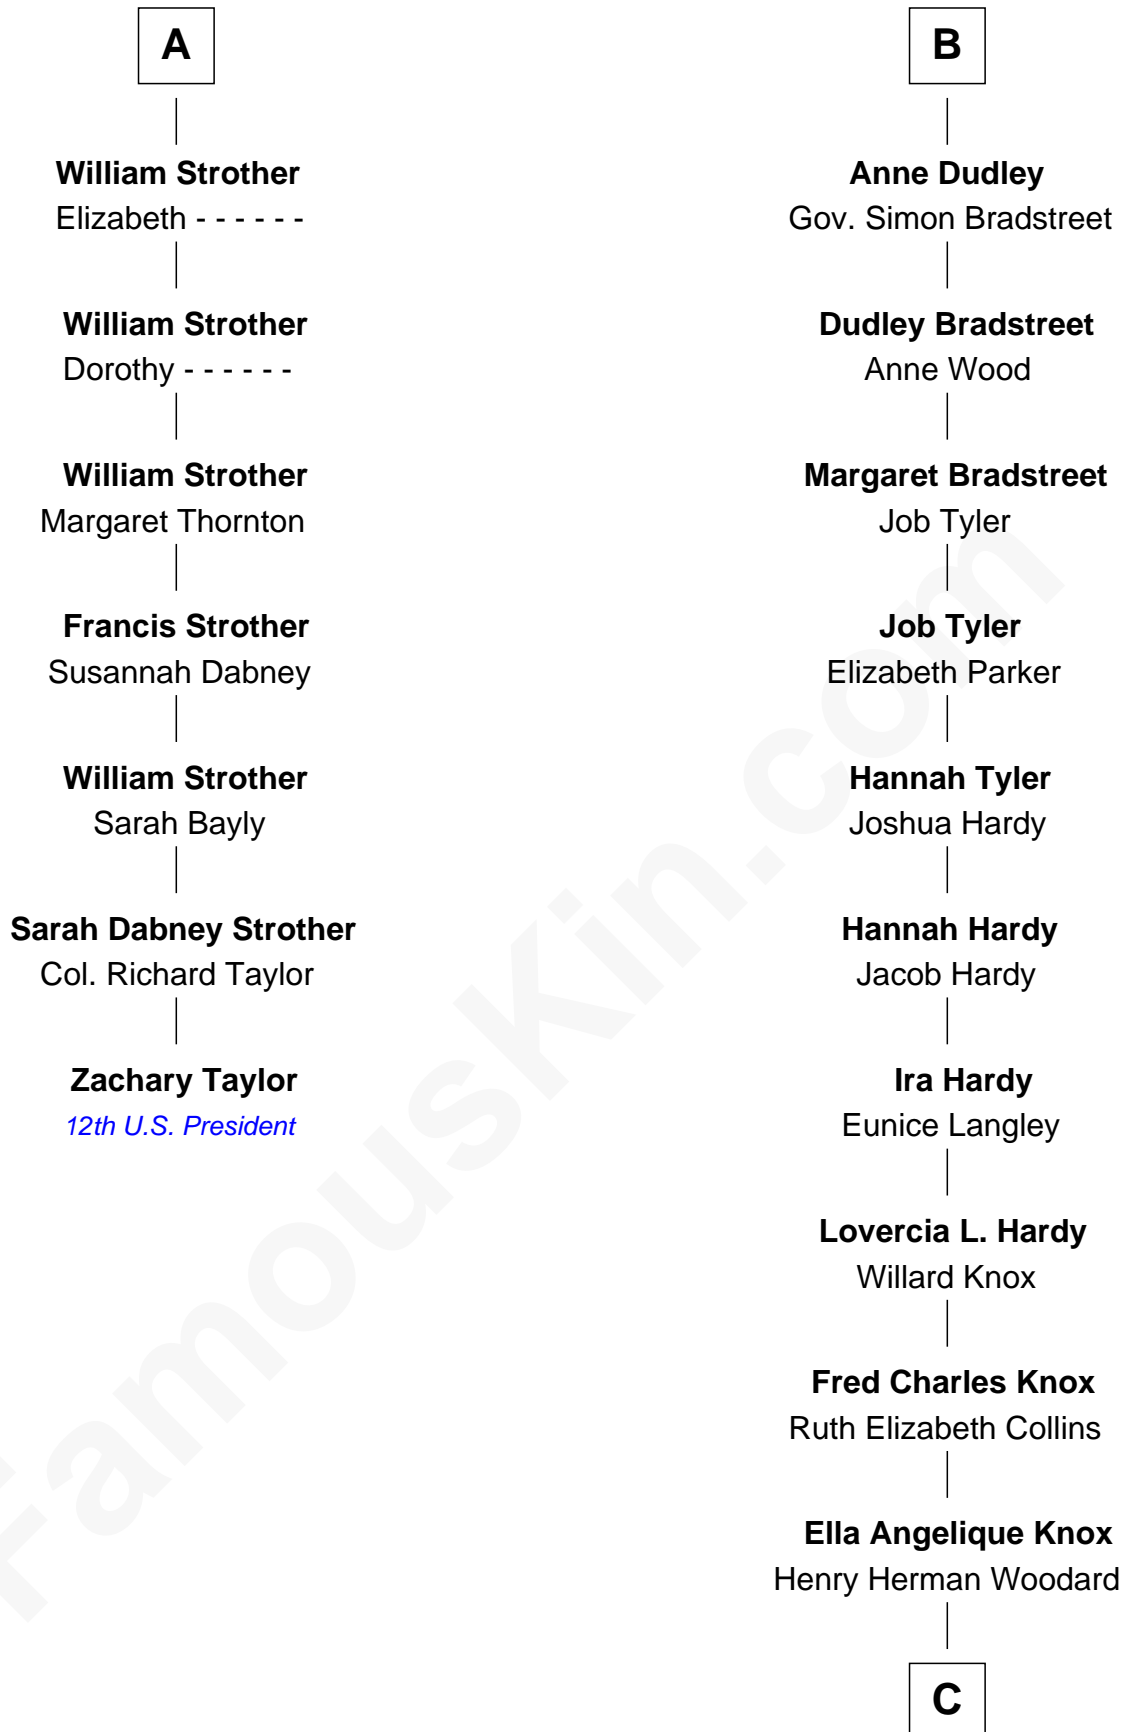

**FamousKin.com**  
**Relationship Chart of**  
**Zachary Taylor**  
*12th U.S. President*

13th cousin 5 times removed of

**James Taylor**  
*Singer-Songwriter*

**Sir Ralph Neville**  
 Joan Beaufort

**George Neville**  
 Elizabeth Beauchamp

**Sir Henry Neville**  
 Joan Bouchier

**Sir Richard Neville**  
 Anne Stafford

**Dorothy Neville**  
 Sir John Dawney

**Anne Dawney**  
 Sir George Conyers

**Sir John Conyers**  
 Agnes Bowes

**Eleanor Conyers**  
 Lancelot Strother

**A**

**Katherine Neville**  
 Sir Thomas Strangeways

**Joan Strangeways**  
 Sir William Willoughby

**Cecily Willoughby**  
 Sir Edward Sutton

**Sir John Sutton**  
 Cecily Grey

**Sir Henry Dudley**  
 ----- Ashton

*Probable*

**Roger Dudley**  
 Susanna Thorne

**Gov. Thomas Dudley**  
 Dorothy York

**B**

**C**

**Gertrude Arline Woodard**

Dr. Isaac Montrose Taylor

**James Taylor**