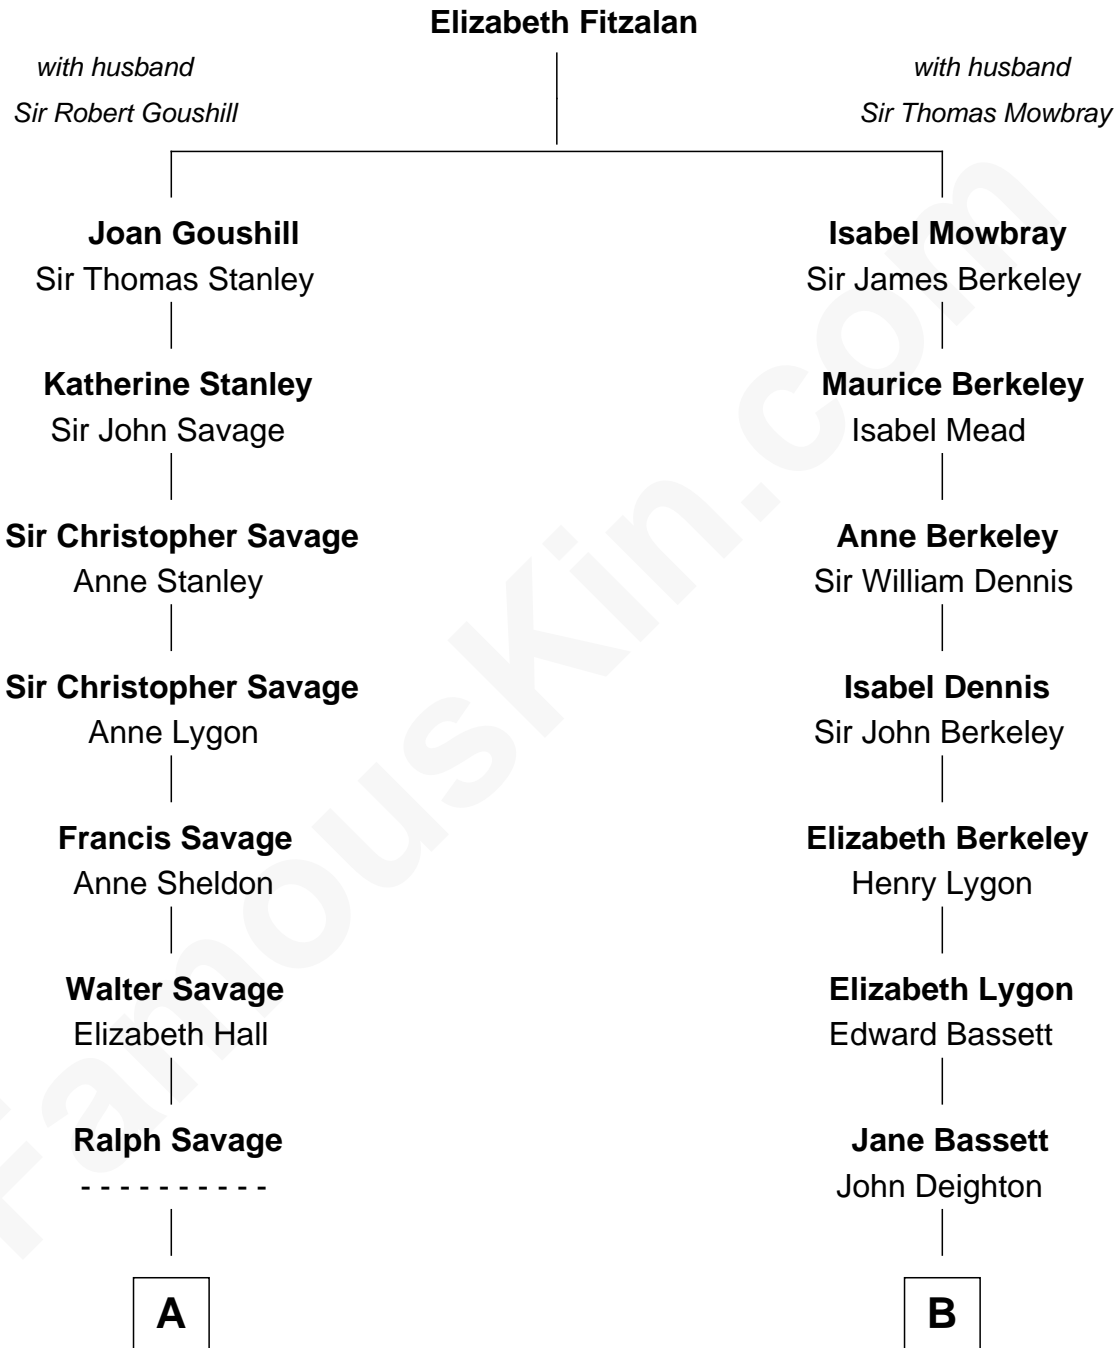

FamousKin.com
Relationship Chart of
Zachary Taylor
12th U.S. President

13th cousin 5 times removed of
James Taylor
Singer-Songwriter

C

Dr. Isaac Montrose Taylor

Gertrude Arline Woodard

James Taylor

Singer-Songwriter

FamousKin.com