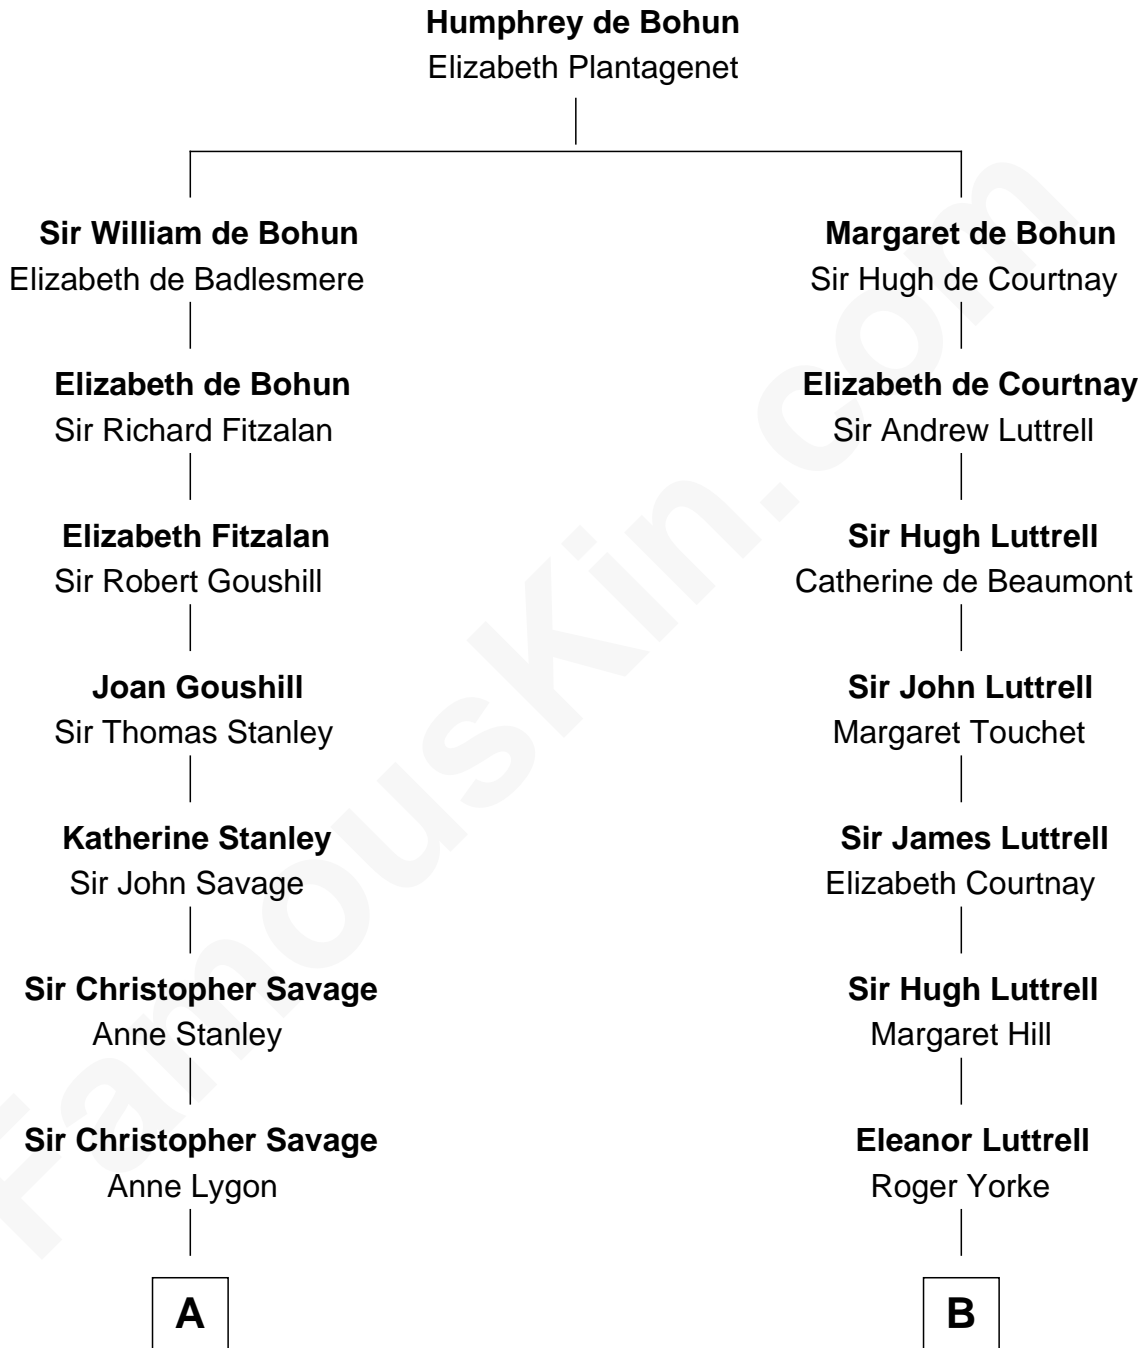

**FamousKin.com**  
**Relationship Chart of**  
**Zachary Taylor**  
*12th U.S. President*

**16th cousin 5 times removed of**  
**Marie-Chantal Miller**  
*Crown Princess of Greece*

C

**George H. Appleton**

Mary Helen Edson

**Blanche Louise Appleton**

Ellis John Springer Miller

**Ellis Warren Appleton Miller**

Sophia June Squarebriggs

**Robert Warren Miller**

Marie Clara Pesantes

**Marie-Chantal Miller**

*Crown Princess of Greece*