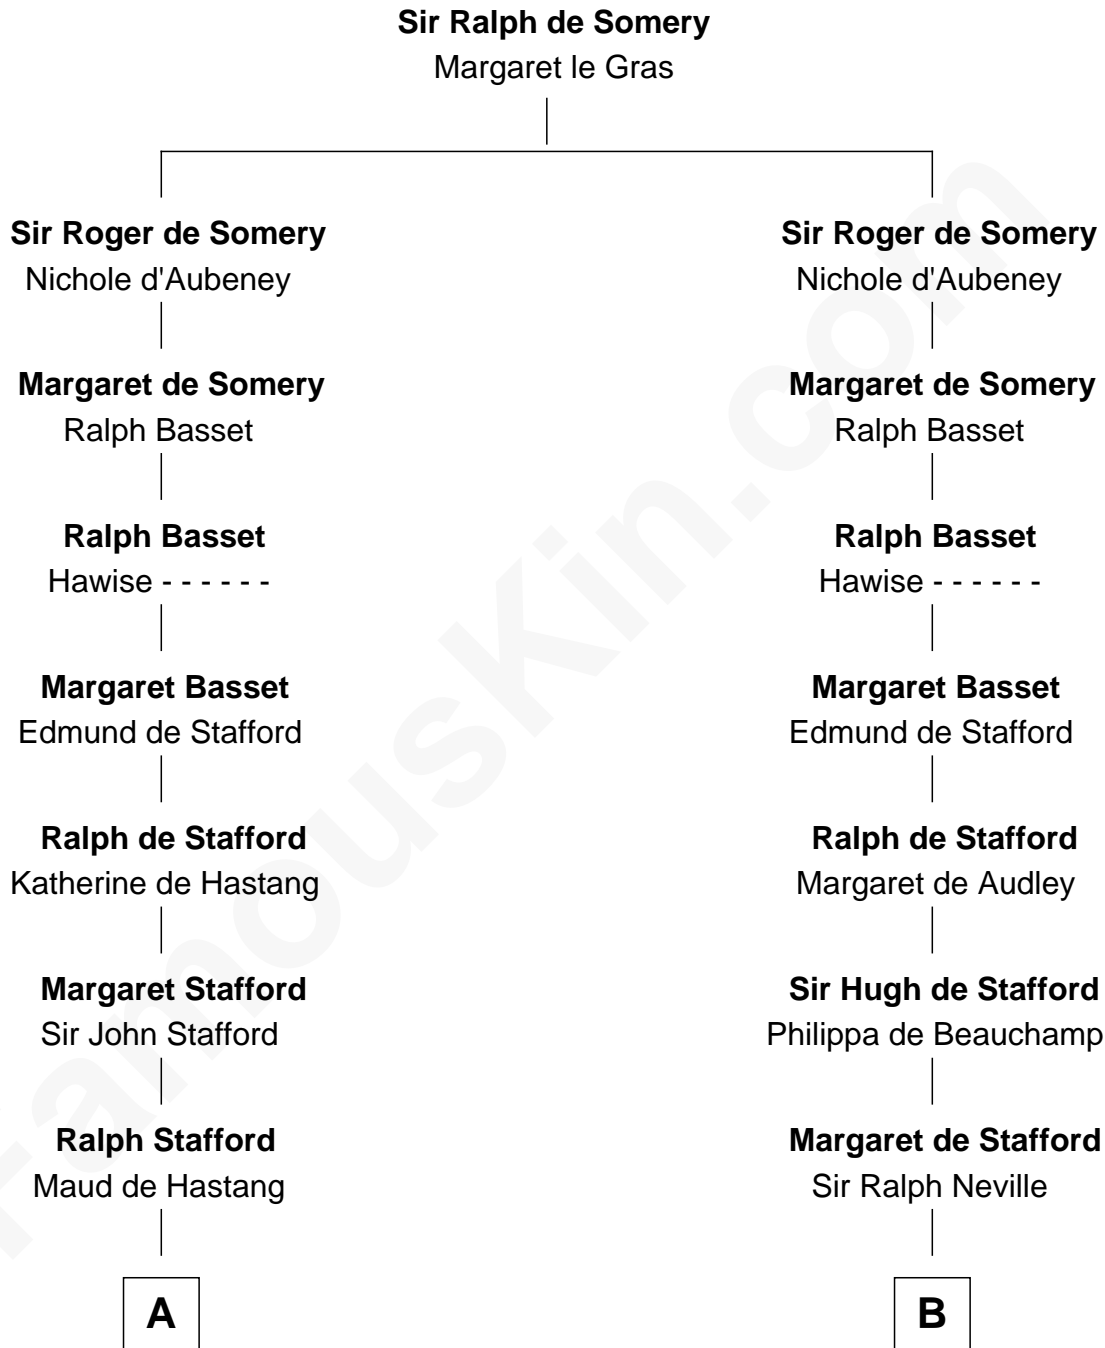

FamousKin.com
Relationship Chart of
Zachary Taylor
12th U.S. President

18th cousin 3 times removed of
James Madison
4th U.S. President

C

William Strother
Margaret Thornton

Francis Strother
Susannah Dabney

William Strother
Sarah Bayly

Sarah Dabney Strother
Col. Richard Taylor

Zachary Taylor
12th U.S. President

D

Eleanor Rose Conway
James Madison

James Madison
4th U.S. President

FamousKin.com